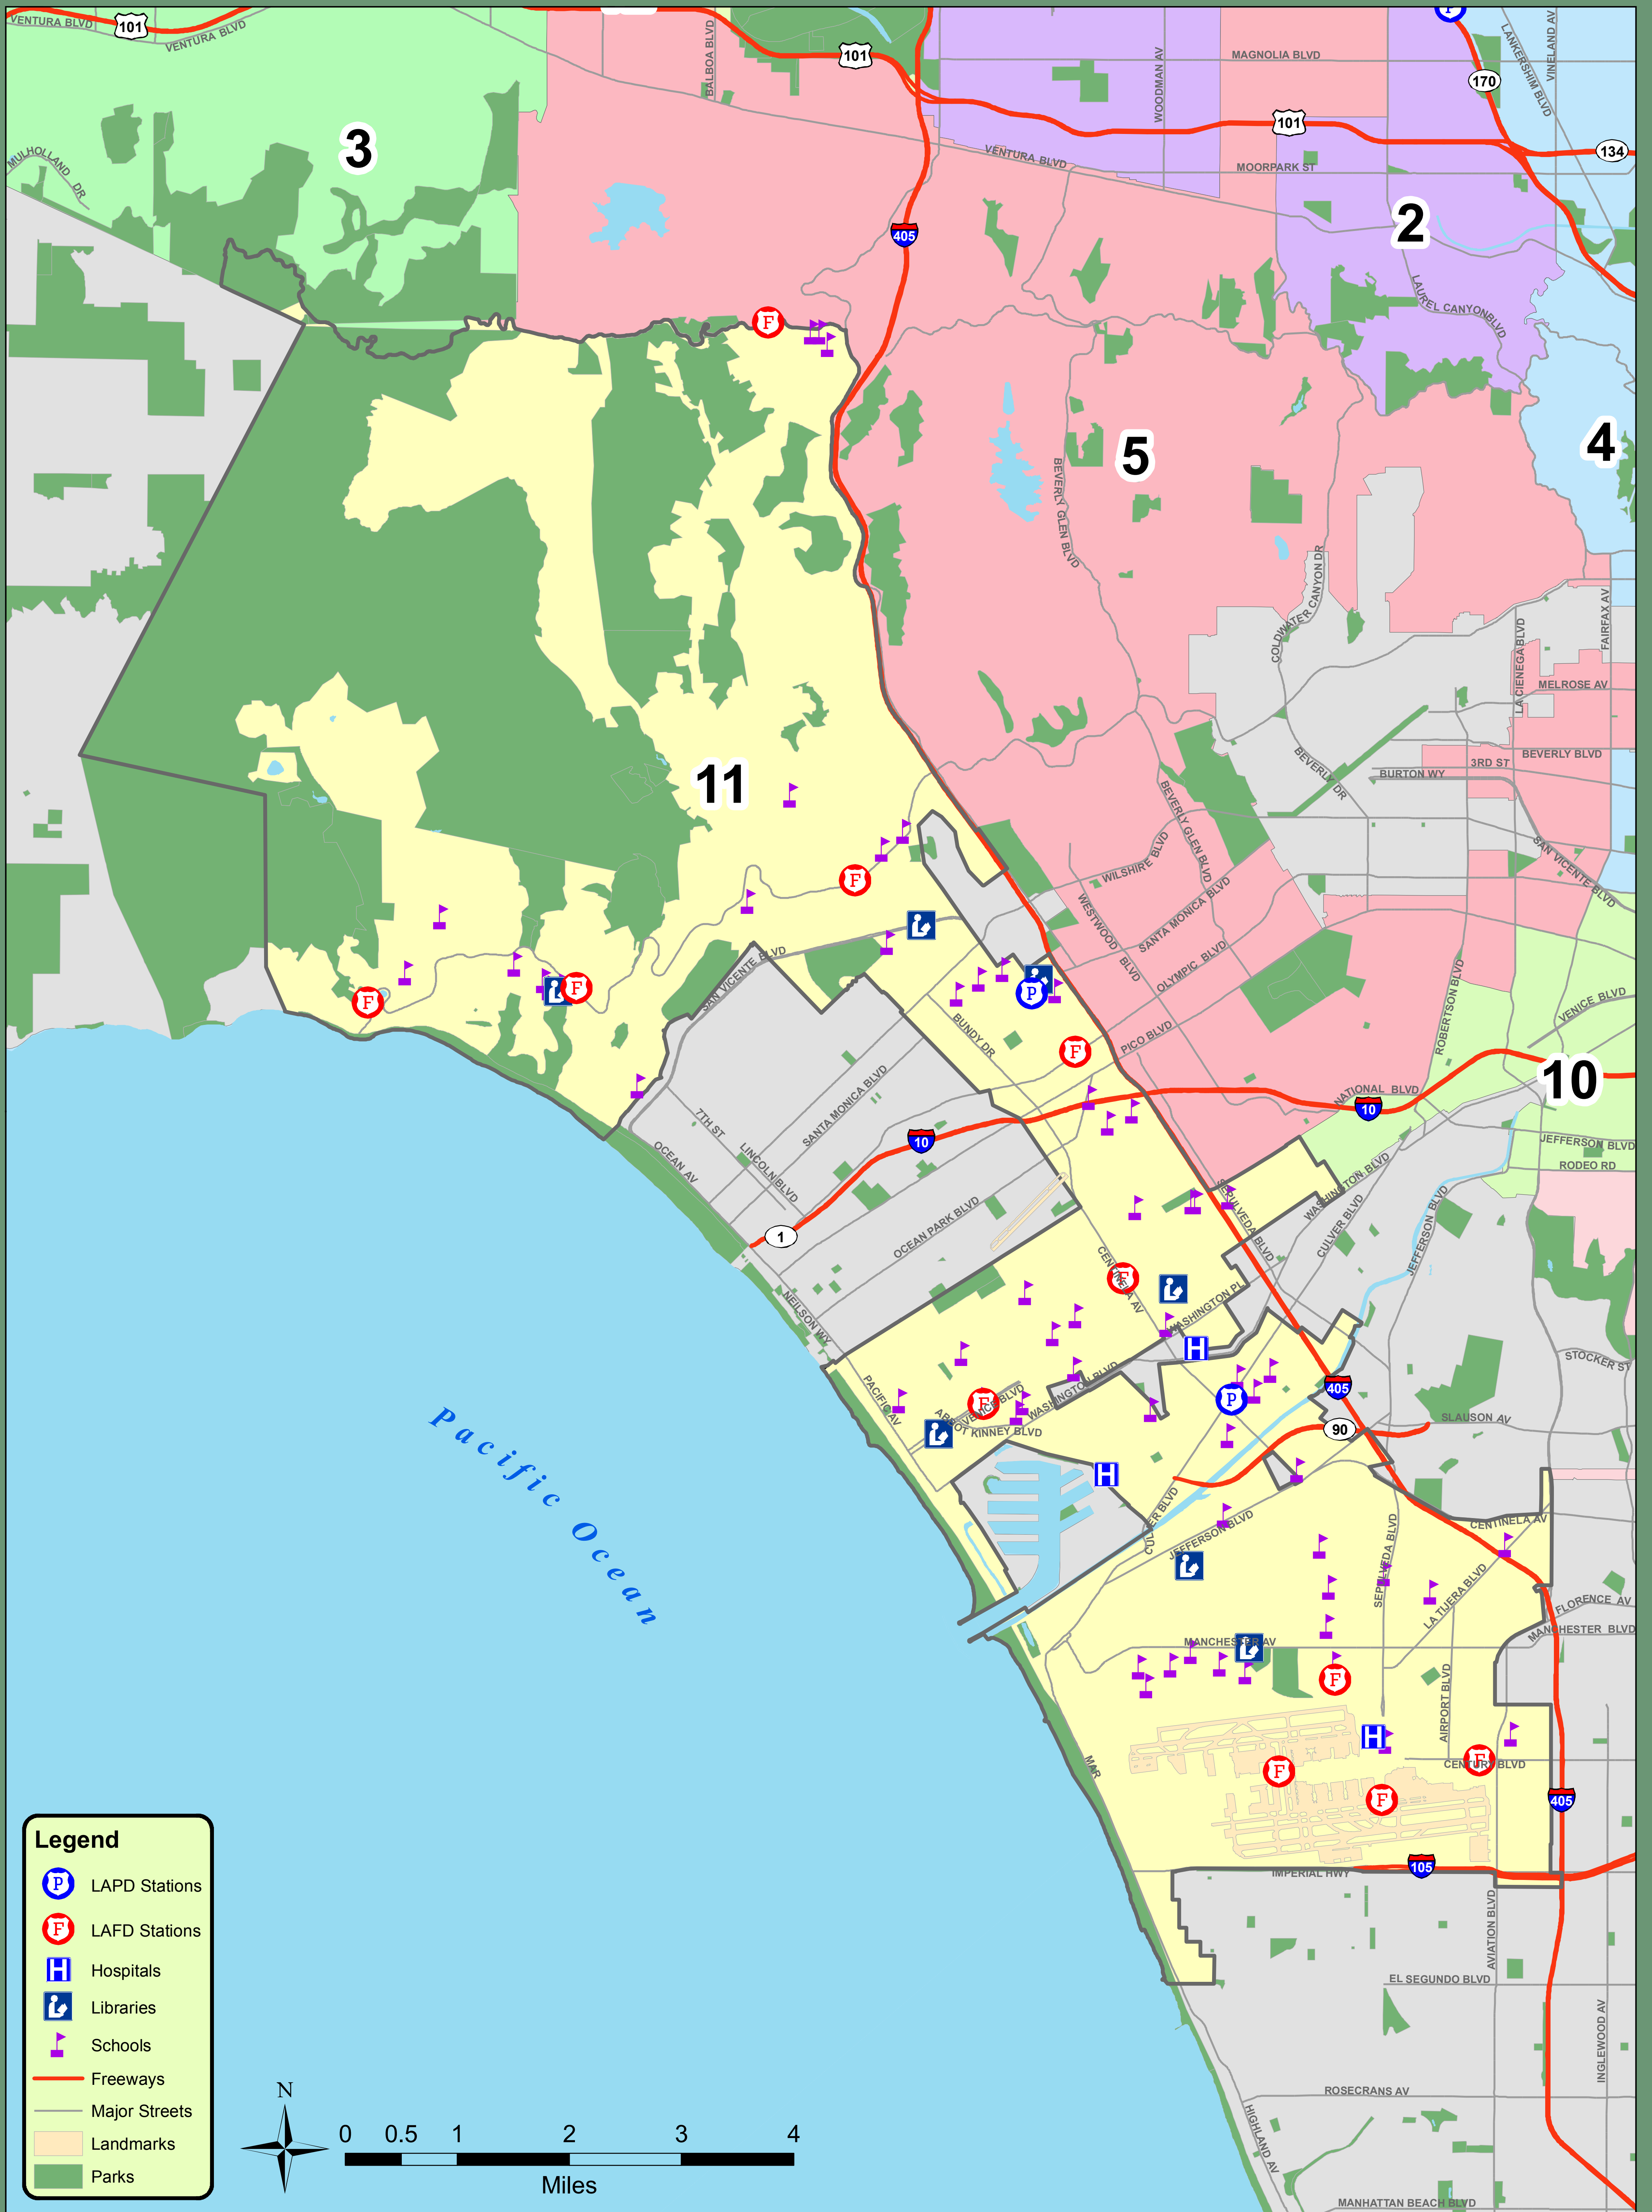

CITY OF LOS ANGELES - COUNCIL DISTRICT 11

1. **Legend**
2. LAPD Stations
   - LAFD Stations
   - Hospitals
   - Libraries
   - Schools
   - Freeways
   - Major Streets
   - Landmarks
   - Parks