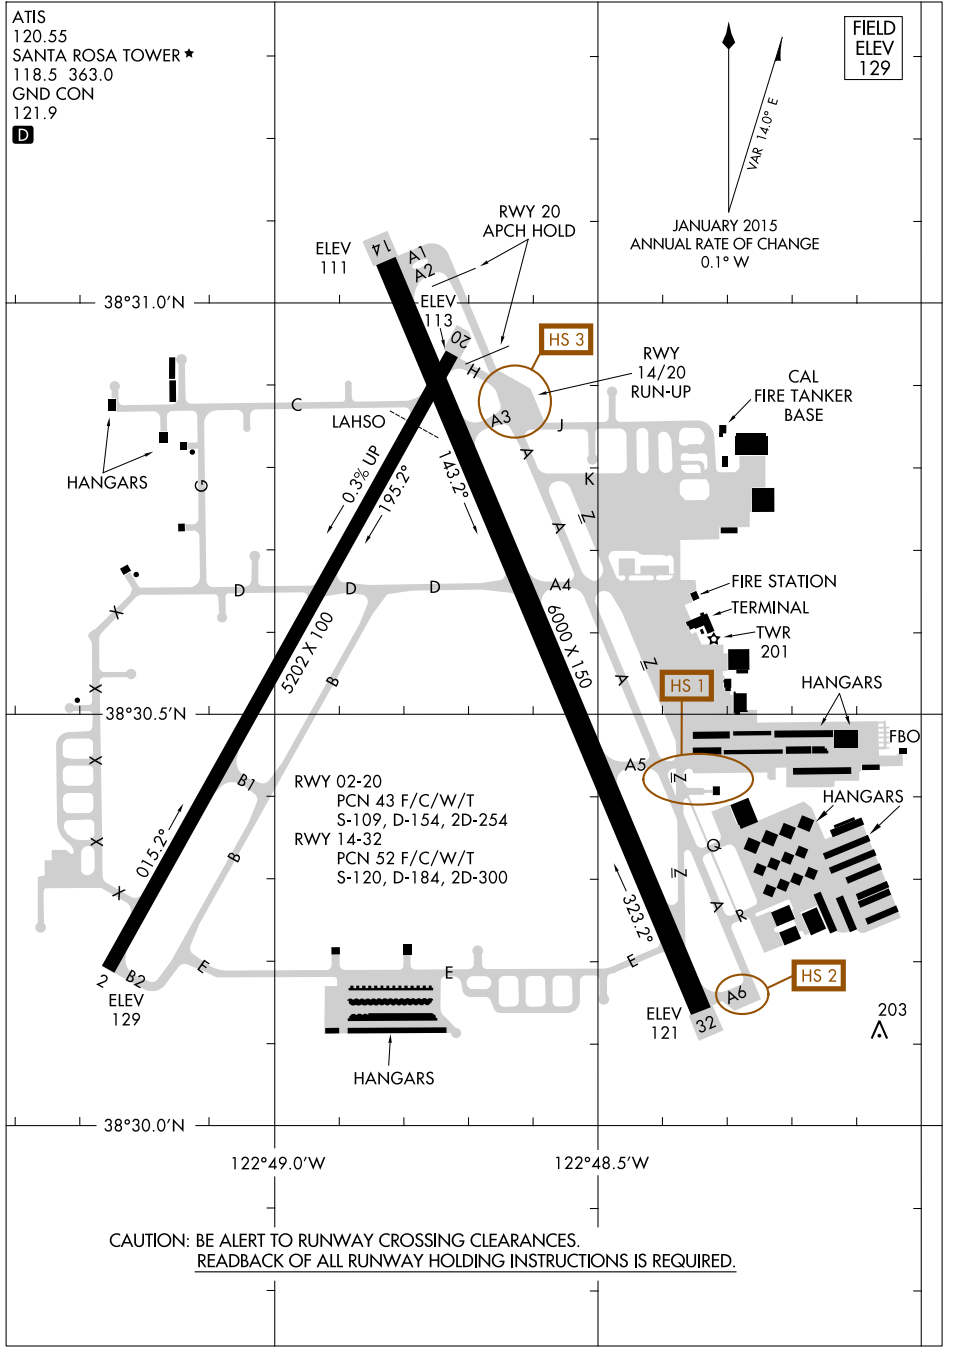

15232
AIRPORT DIAGRAM

CHARLES M SCHULZ-SONOMA COUNTY (STS)
AL-696 (FAA)
SANTA ROSA, CALIFORNIA

SW-2, 17 SEP 2015 to 15 OCT 2015

SW-2, 17 SEP 2015 to 15 OCT 2015

15232
AIRPORT DIAGRAM

SANTA ROSA, CALIFORNIA
CHARLES M SCHULZ-SONOMA COUNTY (STS)