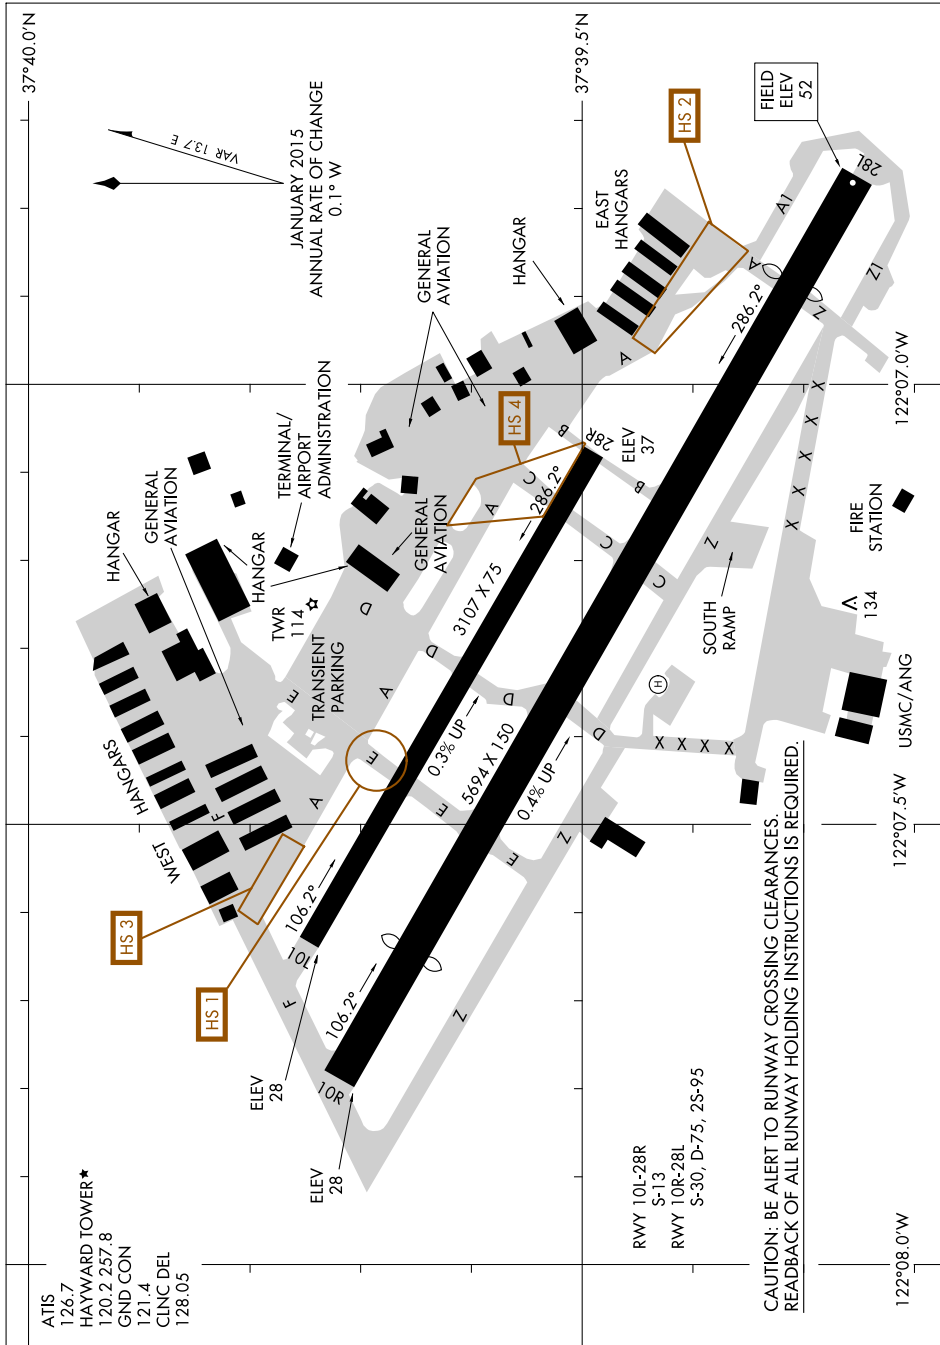

KHWD — KSTS

Block Time

IN : _____

OUT : _____

TOTAL : _____

Flight Time

ON : _____

OFF : _____

TOTAL : _____

Fuel Totals

START : _____

REMAIN : _____

USED : _____

Planned Route

3746N12223W CA35 KDVO O69 3825N12243W

Squawk Code

Clearance

Waypoint	Route Altitude	wDir	wSpd	TAS	Track	TH	MH	GS	Dist	ETE	ATE	Fuel	Fuel
		Temp (dev)			WCA	Var				ETO	ATO	EFR	AFR
KHWD N 37°39.54' W 122°07.30'	-D→	290°	9	59	298°	297°	282°	51	1.9	2.2		0.0	
TOC N 37°40.41' W 122°09.40'	↗	26°C (+10°)			-1°	-15°				2.2		0.0	
UserFix N 37°46.16' W 122°23.23'	-D→	305°	9	90	298°	298°	283°	81	12.4	9.1		0.0	
CA35 N 38°01.01' W 122°31.25'	1500	24°C (+10°)			+1°	-15°				11		0.0	
CA35 N 38°01.01' W 122°31.25'	-D→	304°	10	90	337°	333°	320°	82	16.1	12		0.0	
KDVO N 38°08.61' W 122°33.37'	1500	23°C (+10°)			-3°	-14°				23		0.0	
KDVO N 38°08.61' W 122°33.37'	-D→	292°	10	90	348°	343°	327°	84	7.8	5.5		0.0	
O69 N 38°15.47' W 122°36.32'	1500	23°C (+10°)			-5°	-16°				29		0.0	
O69 N 38°15.47' W 122°36.32'	-D→	288°	9	90	341°	337°	321°	84	7.2	5.1		0.0	
UserFix N 38°25.06' W 122°43.05'	1500	24°C (+11°)			-5°	-16°				34		0.0	
UserFix N 38°25.06' W 122°43.05'	-D→	284°	8	90	331°	327°	311°	84	10.9	7.8		0.0	
TOD N 38°30.41' W 122°48.59'	1500	25°C (+12°)			-4°	-16°				42		0.0	
TOD N 38°30.41' W 122°48.59'	-D→	279°	8	90	321°	317°	304°	84	6.9	4.9		0.0	
KSTS N 38°30.58' W 122°48.77'	1500	25°C (+12°)			-3°	-14°				47		0.0	
KSTS N 38°30.58' W 122°48.77'	-D→	278°	8	92	321°	317°	304°	86	0.2	0.2		0.0	
	↘	25°C (+12°)			-3°	-14°				47		0.0	

AIRPORT DIAGRAM

AL-5015 (FAA)

HAYWARD EXECUTIVE(HWD)
HAYWARD, CALIFORNIA

SW-2, 17 SEP 2015 to 15 OCT 2015

CAUTION: BE ALERT TO RUNWAY CROSSING CLEARANCES.
READBACK OF ALL RUNWAY HOLDING INSTRUCTIONS IS REQUIRED.