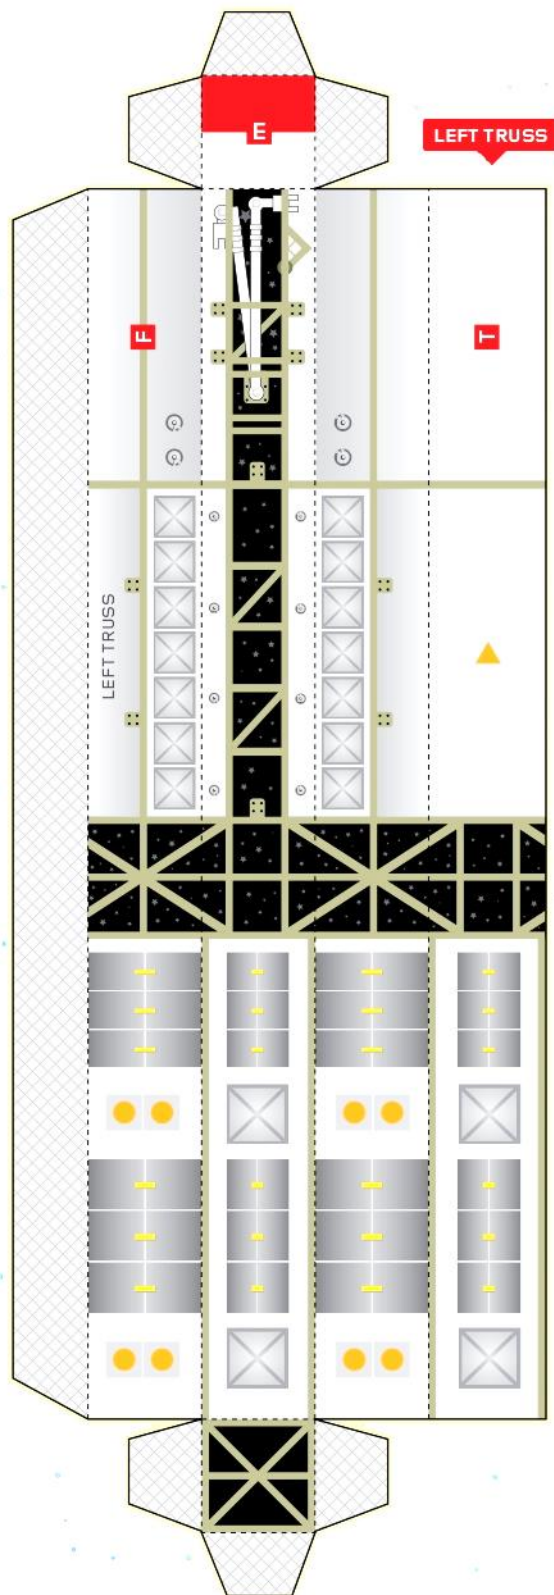

INTERNATIONAL SPACE STATION PAPER MODEL

## INTERNATIONAL SPACE STATION

Created by Alfonso X Moreno

Produced by CSIRO's Double Helix Science Club [www.csiro.au/helix](http://www.csiro.au/helix)

This model and the instructions to build it can be found online [www.csiro.au/iss](http://www.csiro.au/iss)

LARGE SOLAR PANELS