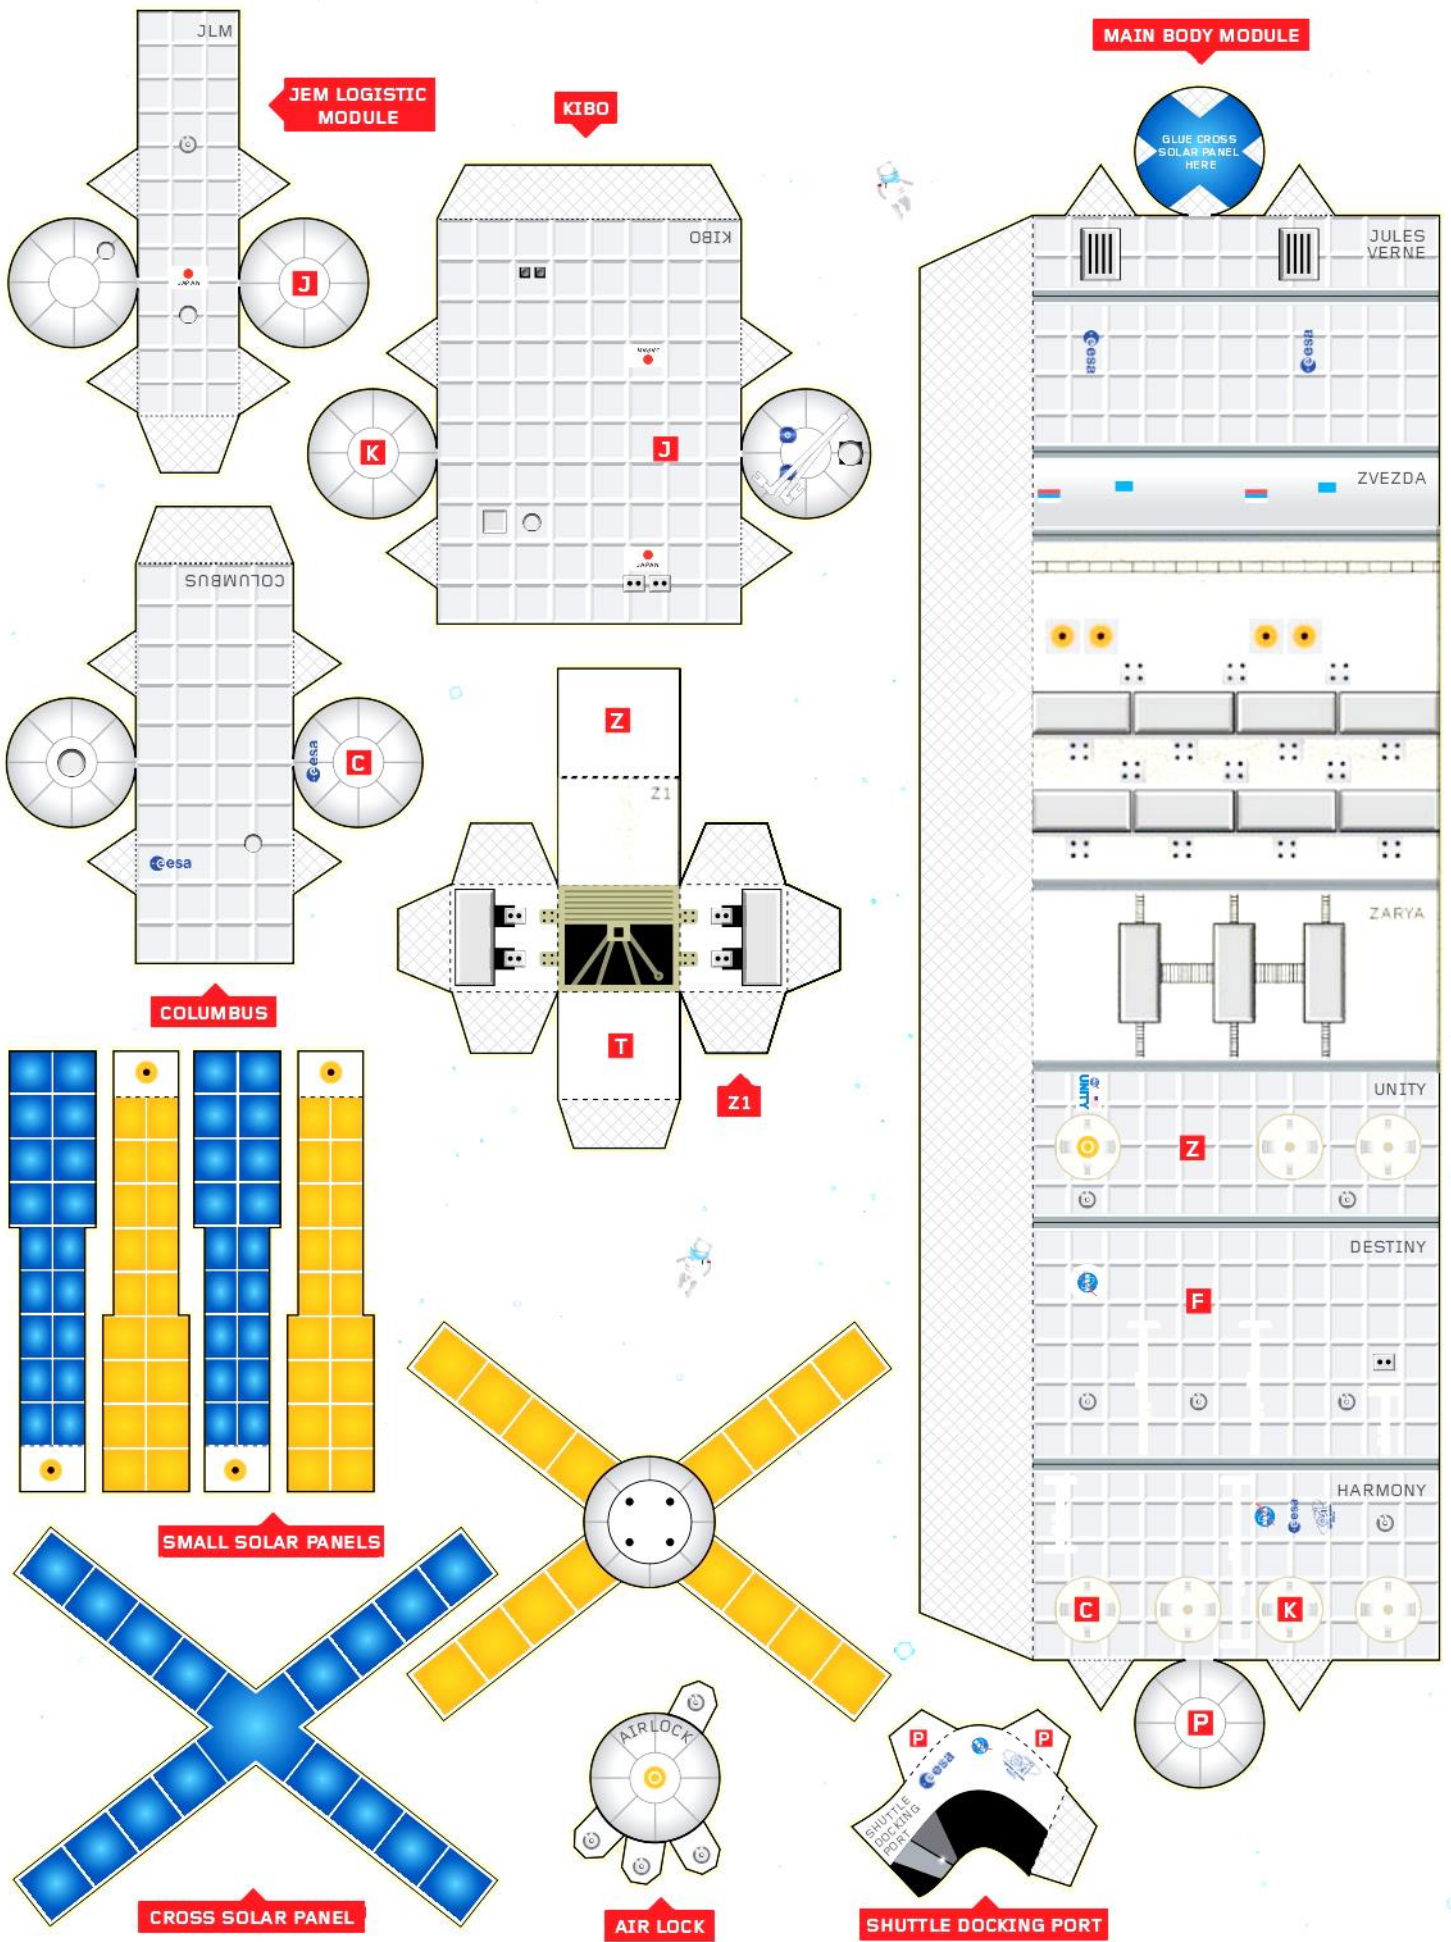

INTERNATIONAL SPACE STATION PAPER MODEL

## INTERNATIONAL SPACE STATION

Created by Alfonso X Moreno

Produced by CSIRO's Double Helix Science Club [www.csiro.au/helix](http://www.csiro.au/helix)

This model and the instructions to build it can be found online [www.csiro.au/iss](http://www.csiro.au/iss)

LARGE SOLAR PANELS