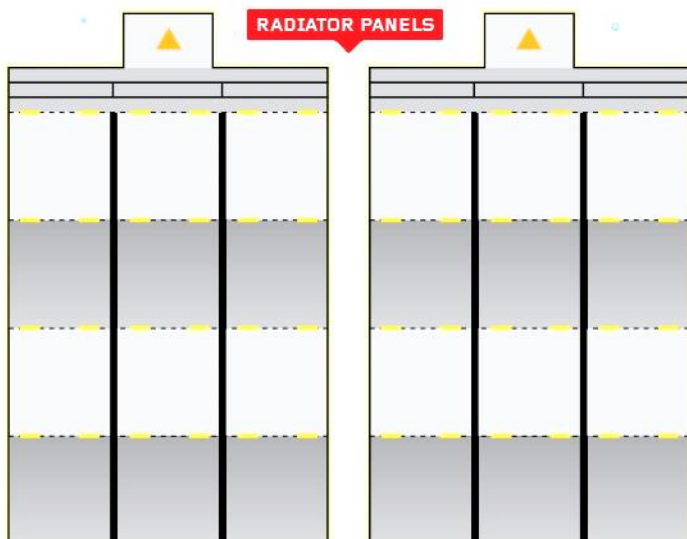

## INTERNATIONAL SPACE STATION

Created by Alfonso X Moreno

Produced by CSIRO's Double Helix Science Club [www.csiro.au/helix](http://www.csiro.au/helix)

This model and the instructions to build it can be found online [www.csiro.au/iss](http://www.csiro.au/iss)