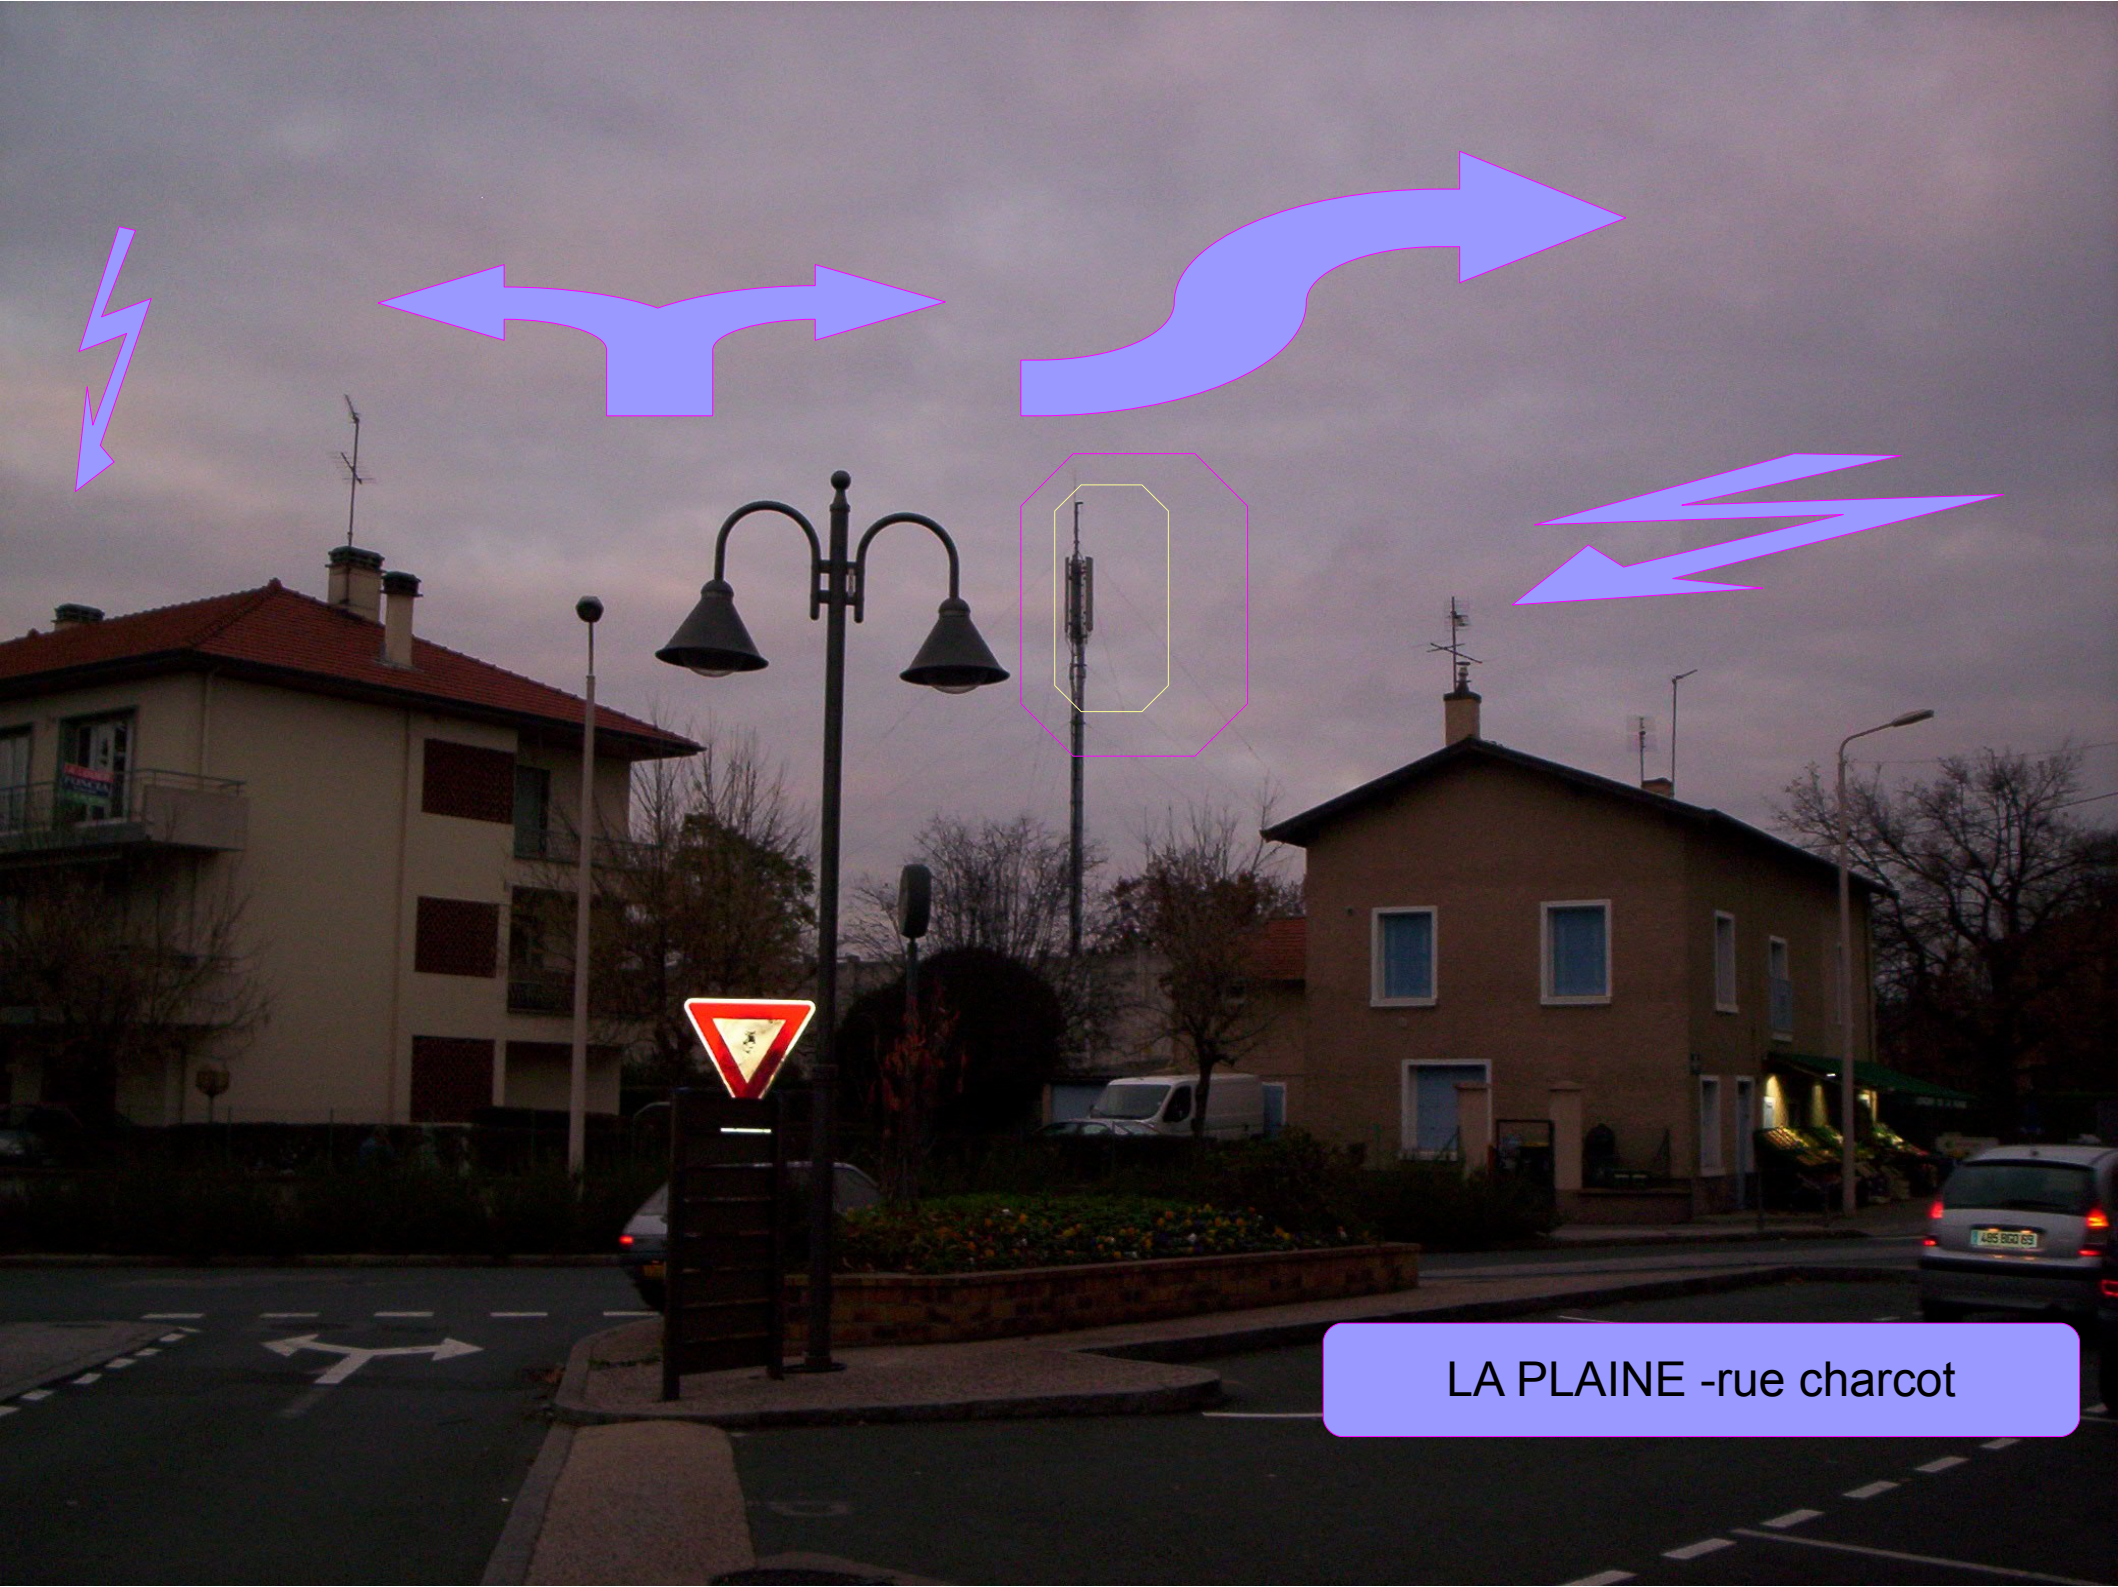

# Antenne à la plaine

Rue Cdt- charcot

Rue charcot

La plaine rue charcot

Moins 10 mètres

La plaine st -foy

L'ÉPICIER DE LA PLAINE

Rue charcot

LA PLAINE -rue charcot

HABITATION EN DANGER

**COMMENT JE FAIS MOI !!  
POUR ME PROTEGER ??  
MOI !**

**10/11/2008**

**DE CETTE FACON  
CELA NE VA PAS  
NON PLUS**

10/11/2008

A small brown and white dog is sitting inside the drum of a washing machine. The dog is looking towards the camera with a slightly nervous expression. The drum is made of stainless steel and has a perforated surface. The washing machine door is open, and the dog is positioned in the center of the drum. There are some orange circles on the drum's surface, possibly representing water droplets or reflections.