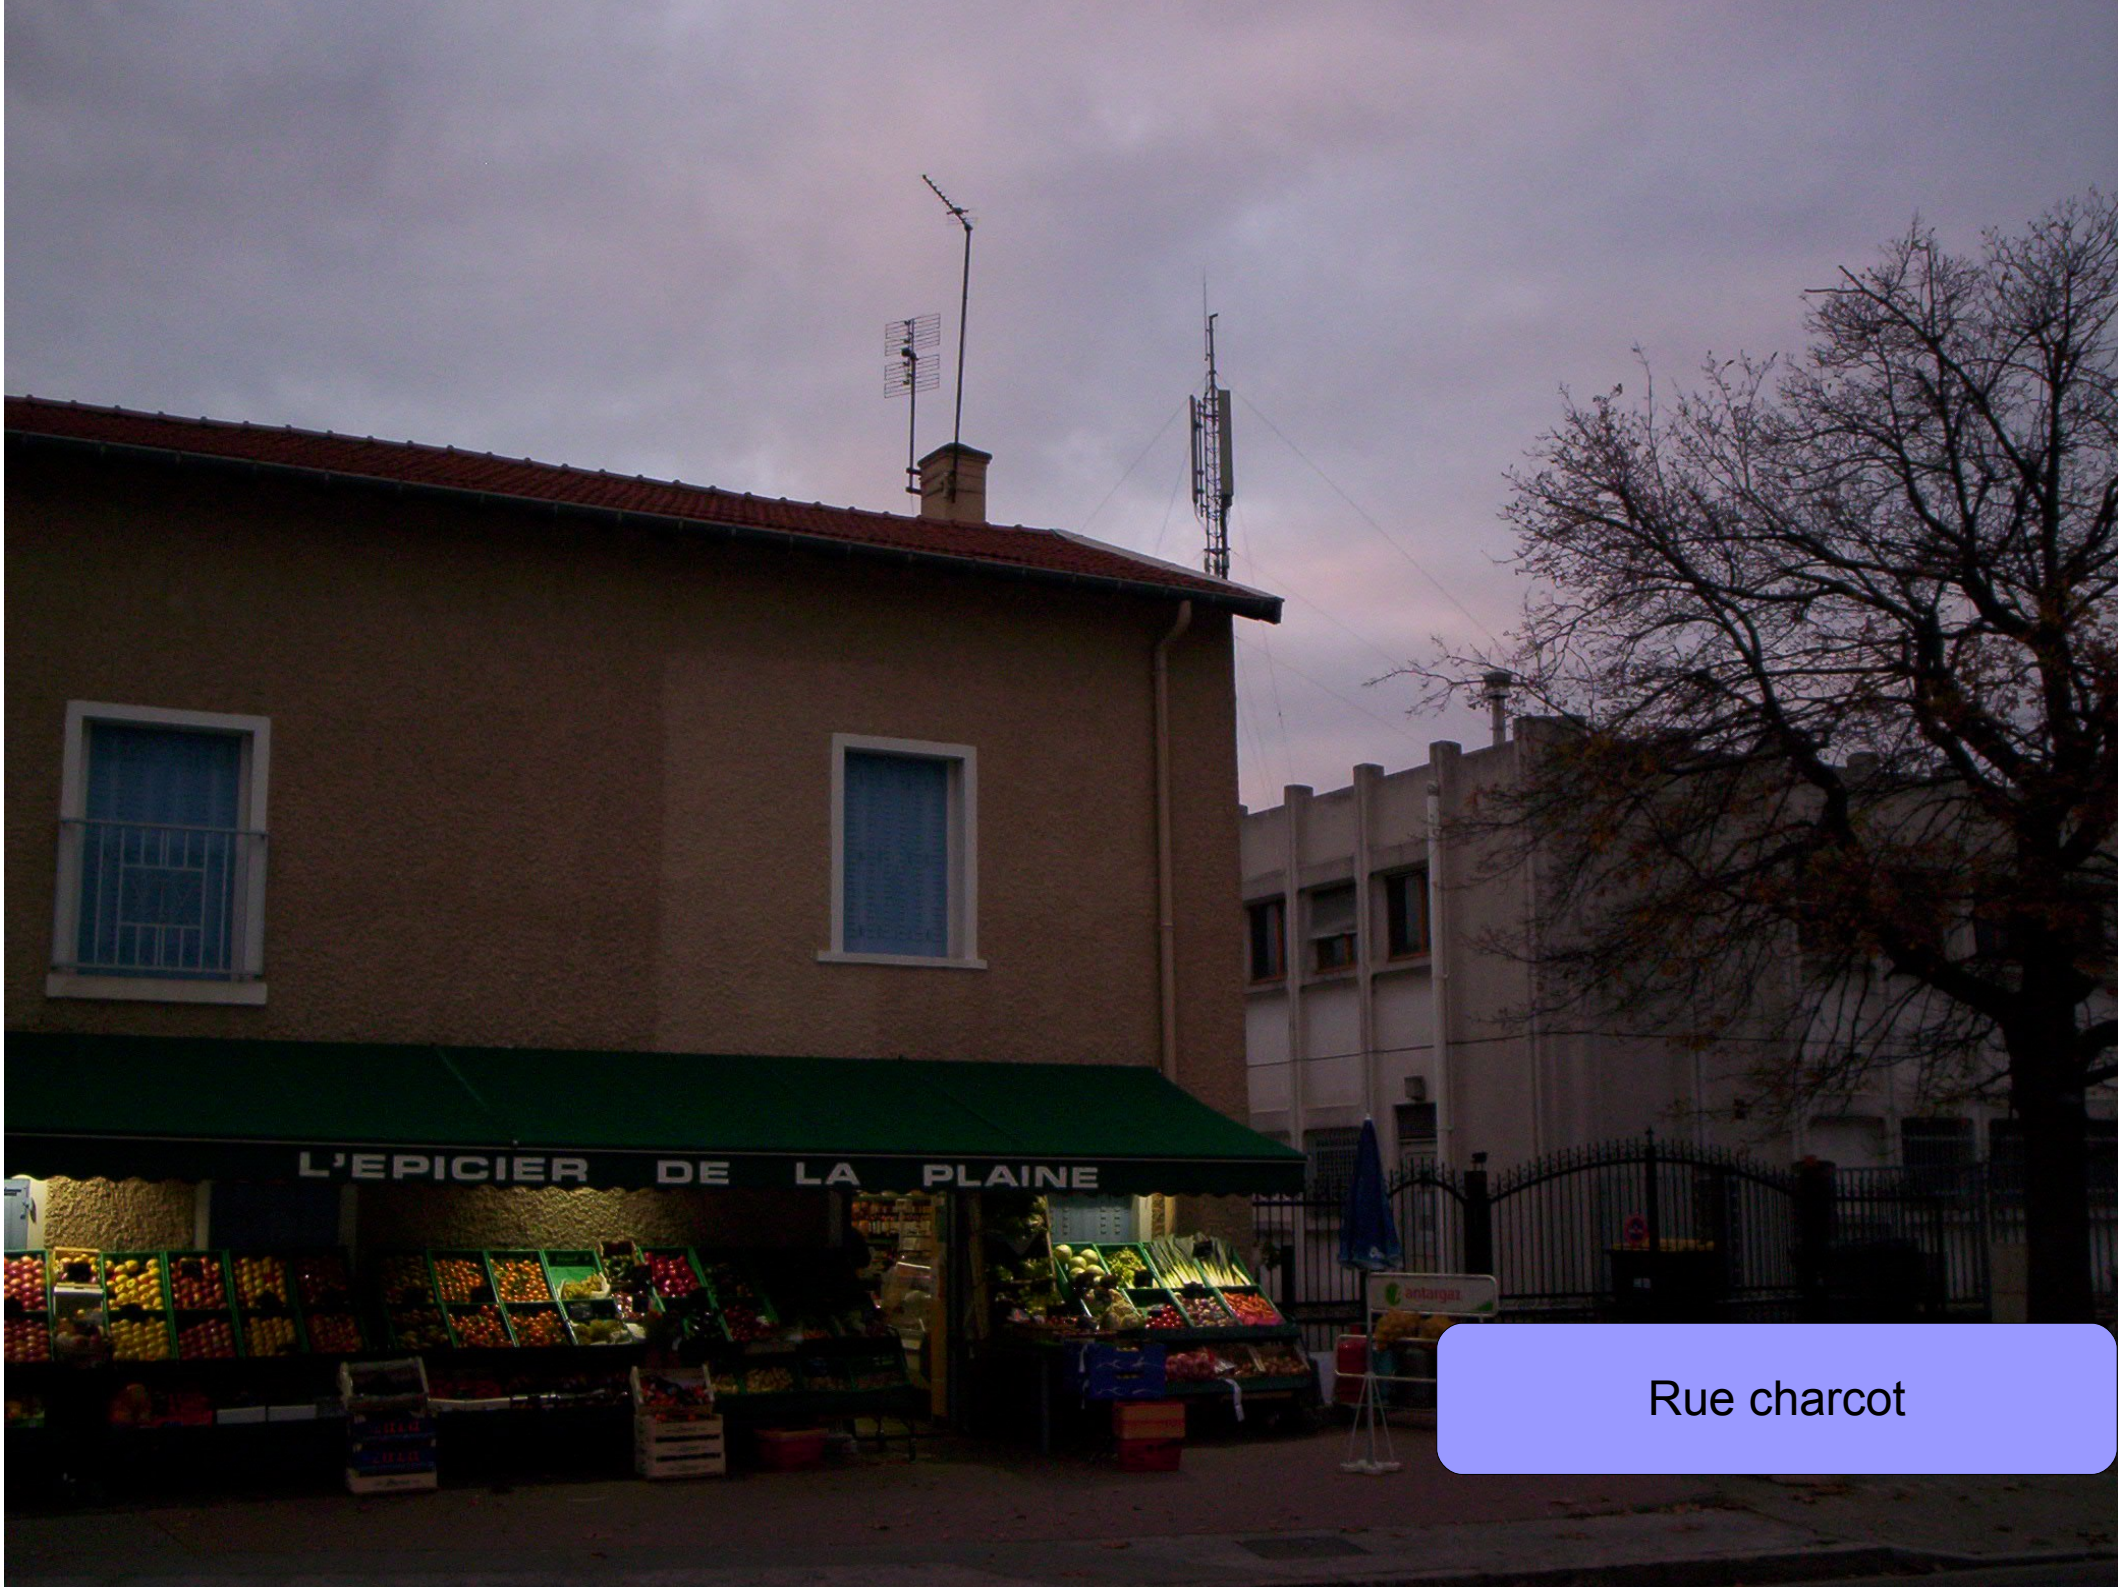

# Antenne à la plaine

Rue Cdt- charcot

Rue charcot

La plaine rue charcot

Moins 10 mètres

La plaine st -foy

L'ÉPICIER DE LA PLAINE

Rue charcot

LA PLAINE -rue charcot

HABITATION EN DANGER

**COMMENT JE FAIS MOI !!  
POUR ME PROTEGER ??  
MOI !**

**10/11/2008**

**DE CETTE FACON  
CELA NE VA PAS  
NON PLUS**

10/11/2008

A small brown and white dog is sitting inside the drum of a washing machine. The dog is looking towards the camera with a slightly nervous expression. The drum is made of stainless steel and has a perforated surface. The washing machine door is open, and the dog is positioned in the center of the drum. There are some orange circles on the drum's surface, possibly representing water droplets or reflections.