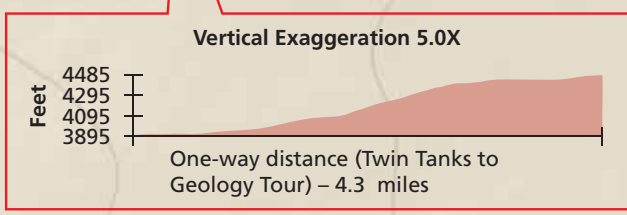

Queen Valley Trail

Pine City Trail

WILDERNESS AREA

Pine City **B**

Negro Hill

Desert Queen Mine

Queen Valley Rd

Lucky Boy Vista—Queen Mine Loop Trail

Split Rock Picnic Area

Park Boulevard

Split Rock Loop Trail

Skull Rock Nature Trail

Live Oak Picnic Area

Ivanpah Tank

Jumbo Rocks Campground

Geology Tour

Twin Tanks **B**

Crown Prince Lookout

Arch Rock Nature Trail

White Tank Campground

California Riding and Hiking Trail