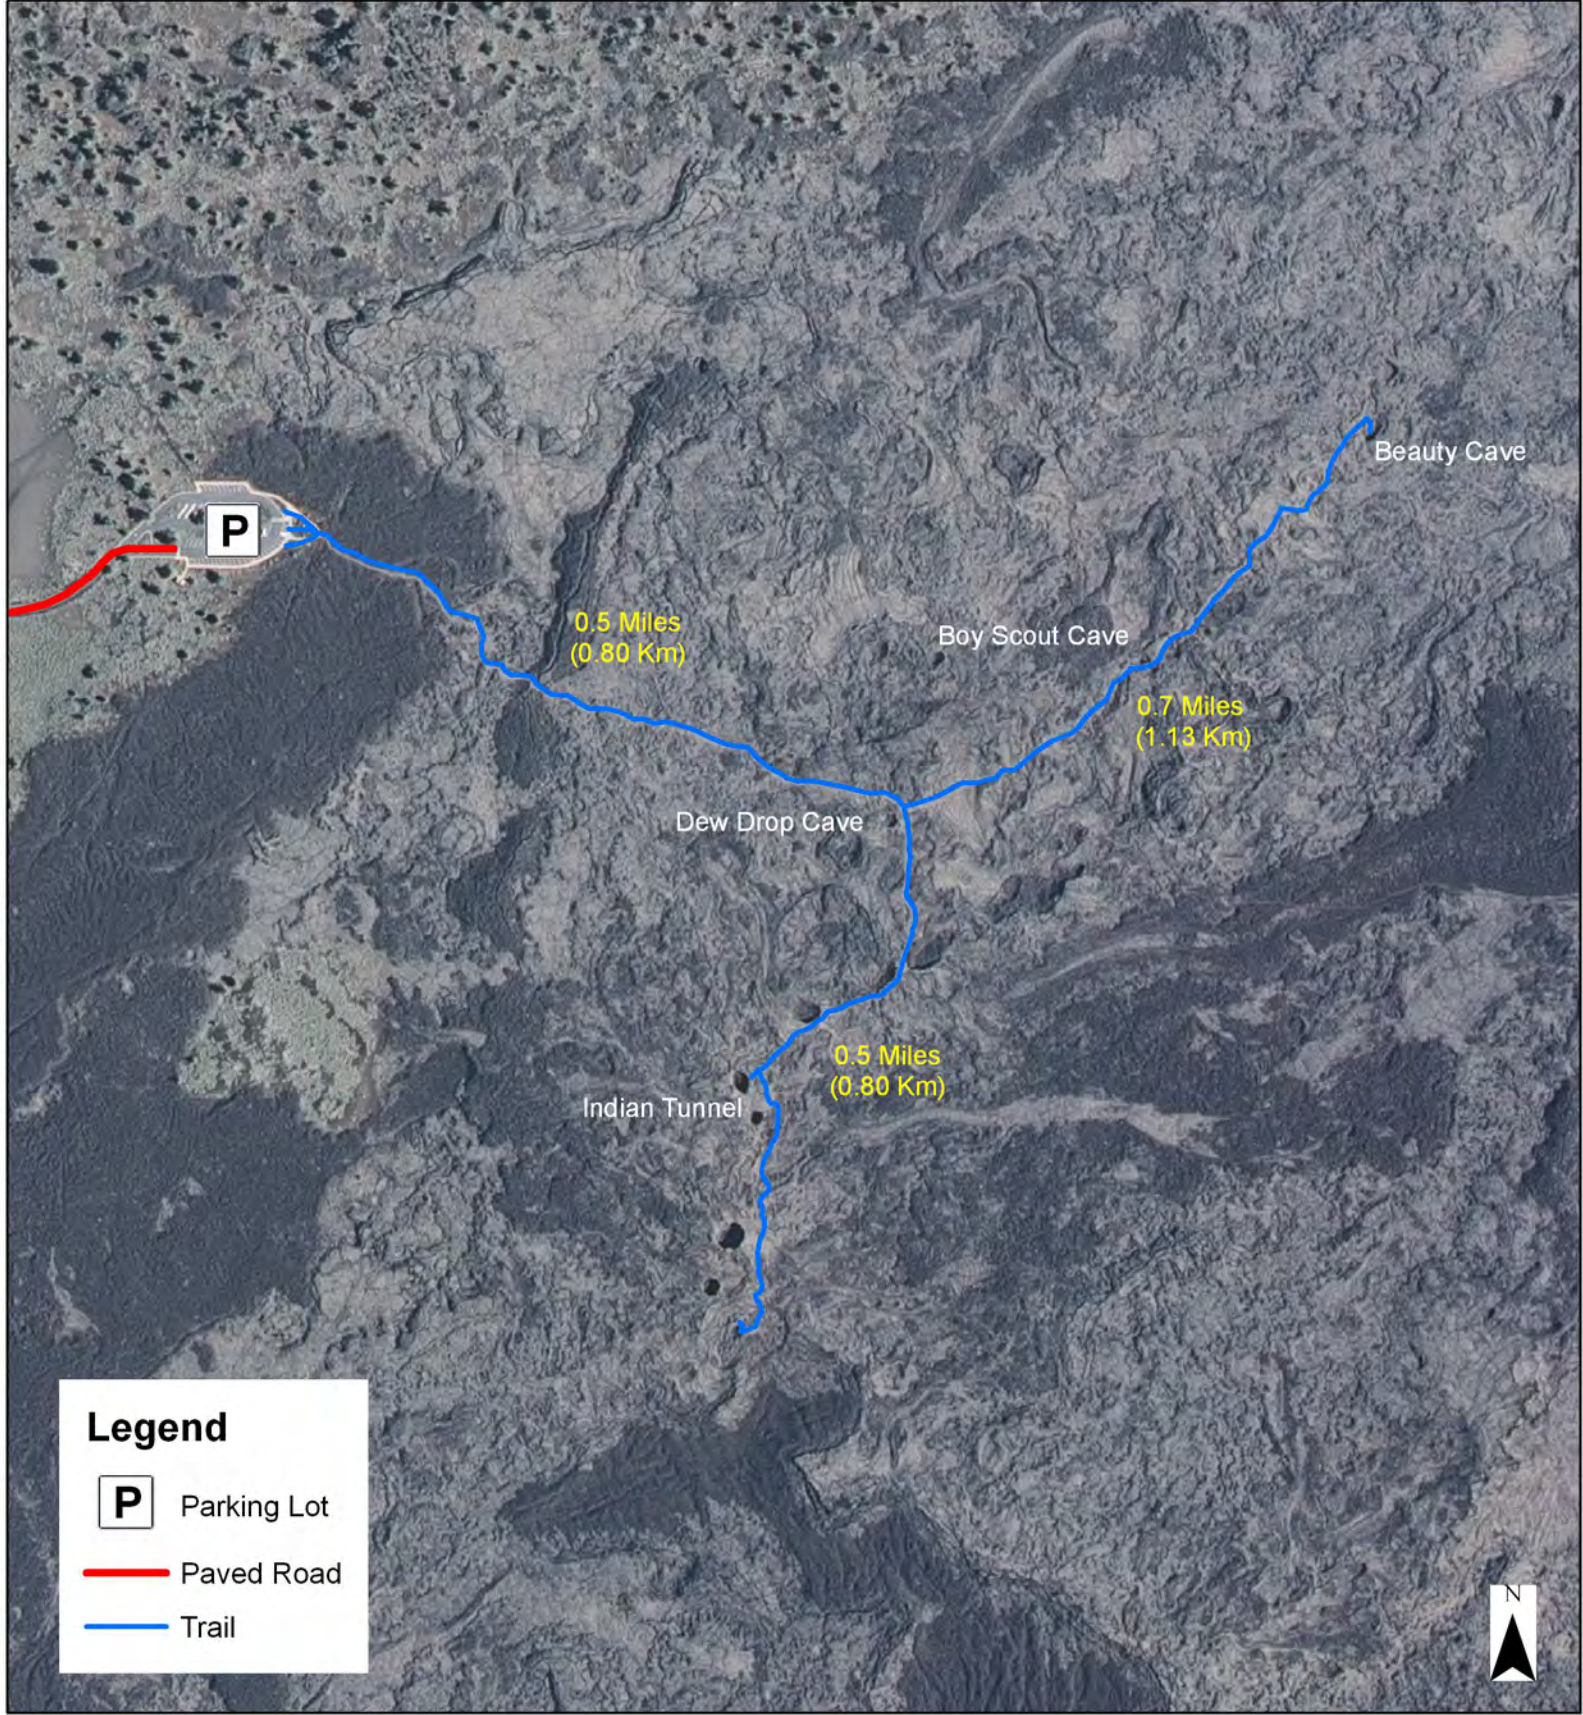

# Caves Trail

**Legend**

- Parking Lot
- Paved Road
- Trail

1:5,500