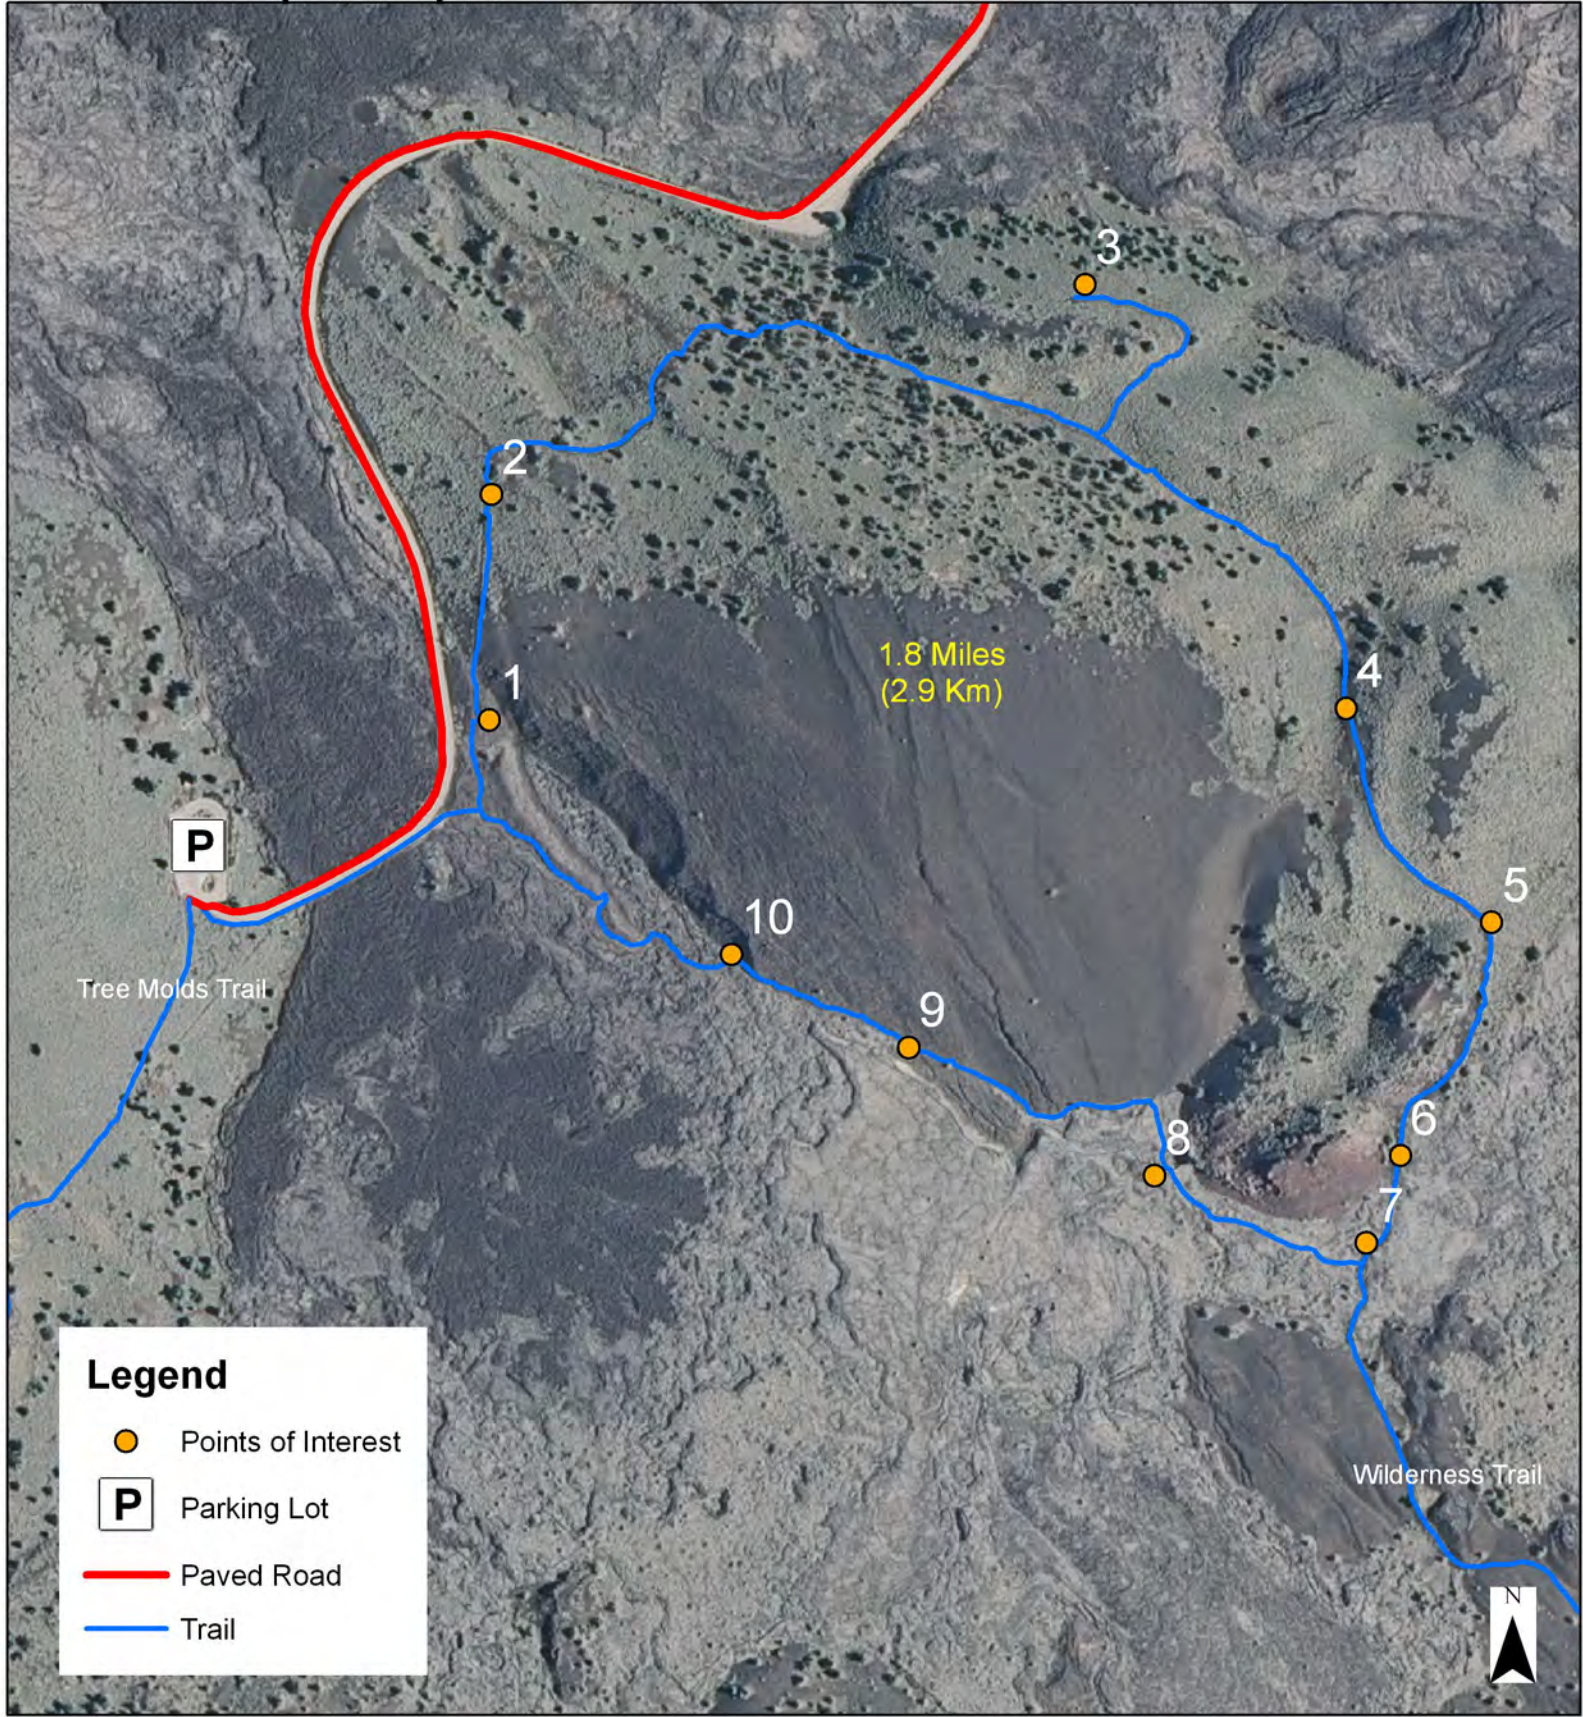

Broken Top Loop Trail

Legend

- Points of Interest
- P** Parking Lot
- Paved Road
- Trail

1:5,000