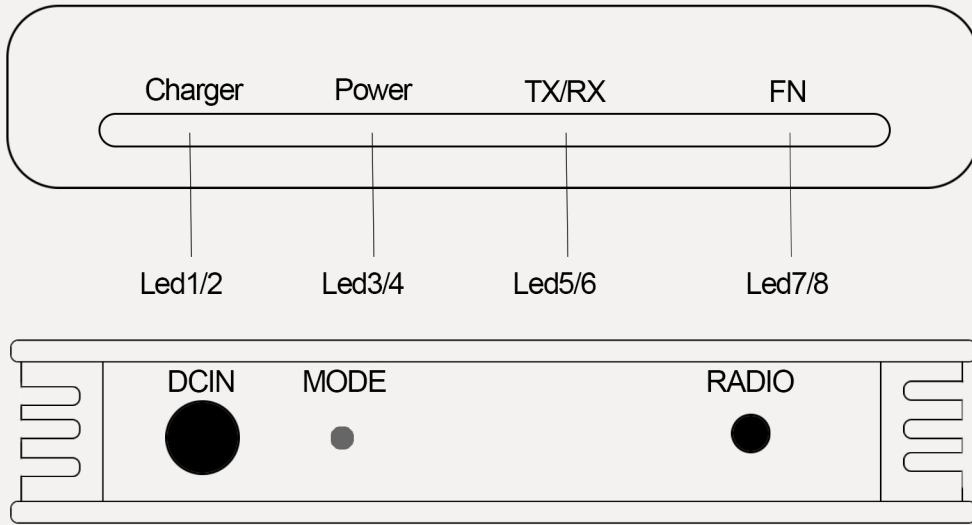

SPECIFICATIONS

SR-112 Radio record simplex repeater Controller

The SR-112 is a multi-function voice recorder device that connects to virtually any handheld, base, or mobile radio. It features exceptional voice recording quality and higher capacity than any other comparable device on the market.

Simplex Repeater

A simplex repeater records incoming transmissions and retransmits them on the same frequency. This has the effect of doubling the time required to transmit a message, but while a traditional repeater typically costs thousands of dollars and might be semi-portable at best, a simplex repeater can be set up with a single handheld radio and

operated from batteries. This makes it perfect for disaster response, home or campground use, and any place where radio range needs to be extended but the cost and complexity of a traditional repeater can't be justified.

Major Features

- Up to 180 seconds total recording time

- 19.2 KHZ sample rate for excellent voice clarity
- Operates from 5V-24V DC supply
- build-in rechargeable Lithium-ion battery support 72 hours long life operation
- User to change the DTMF remote control password by radio
- User set the Repeater Operates On/Off by DTMF

- Works with most popular CB,FRS, PMR, Amateur radios, Mobile Radio (optional of Cable)

Charger	
Led1	Led2
Red	Blue

Power	
Led3	Led4
Red	Blue

TX/RX	
Led5	Led6
Red	Blue

FN	
Led7	Led8
Red	Blue

LED Display

Charge	Red	Charge
	Blue	FULL

Power	Red	Power on
	Red Flash	Sleep

Status	Red	Audio Recording
	Blue	Radio Transmit

Battery Life	Red+Blue	100%
	Red	80%
	Blue	50%
	Red+Blue Flash	40%
	Red Flash	30%
	Blue Flash	20%

Message Recording time:	180sec
Build in 3.7V Li-ion Battery:	900MAH
Ext.DC Jack 5.5/2.1mm:	DC5V~24V
Standby Time:	180 hours
SIZE:	110×80×25mm

OPTIONS