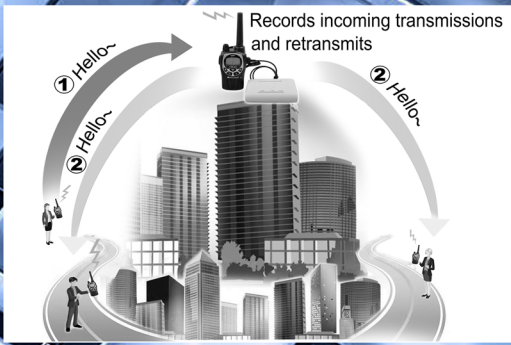

SURECOM®

SR-112

A simplex repeater records incoming transmissions and retransmits them on the same frequency. This has the effect of doubling the time required to transmit a message, but while a traditional repeater typically costs thousands of dollars and might be semi-portable at best, a simplex repeater can be set up with a single handheld radio and operated from batteries. This makes it perfect for disaster response, home or campground use, and any place where radio range needs to be extended but the cost and complexity of a traditional repeater can't be justified.

Radio Record Simplex Repeater Controller