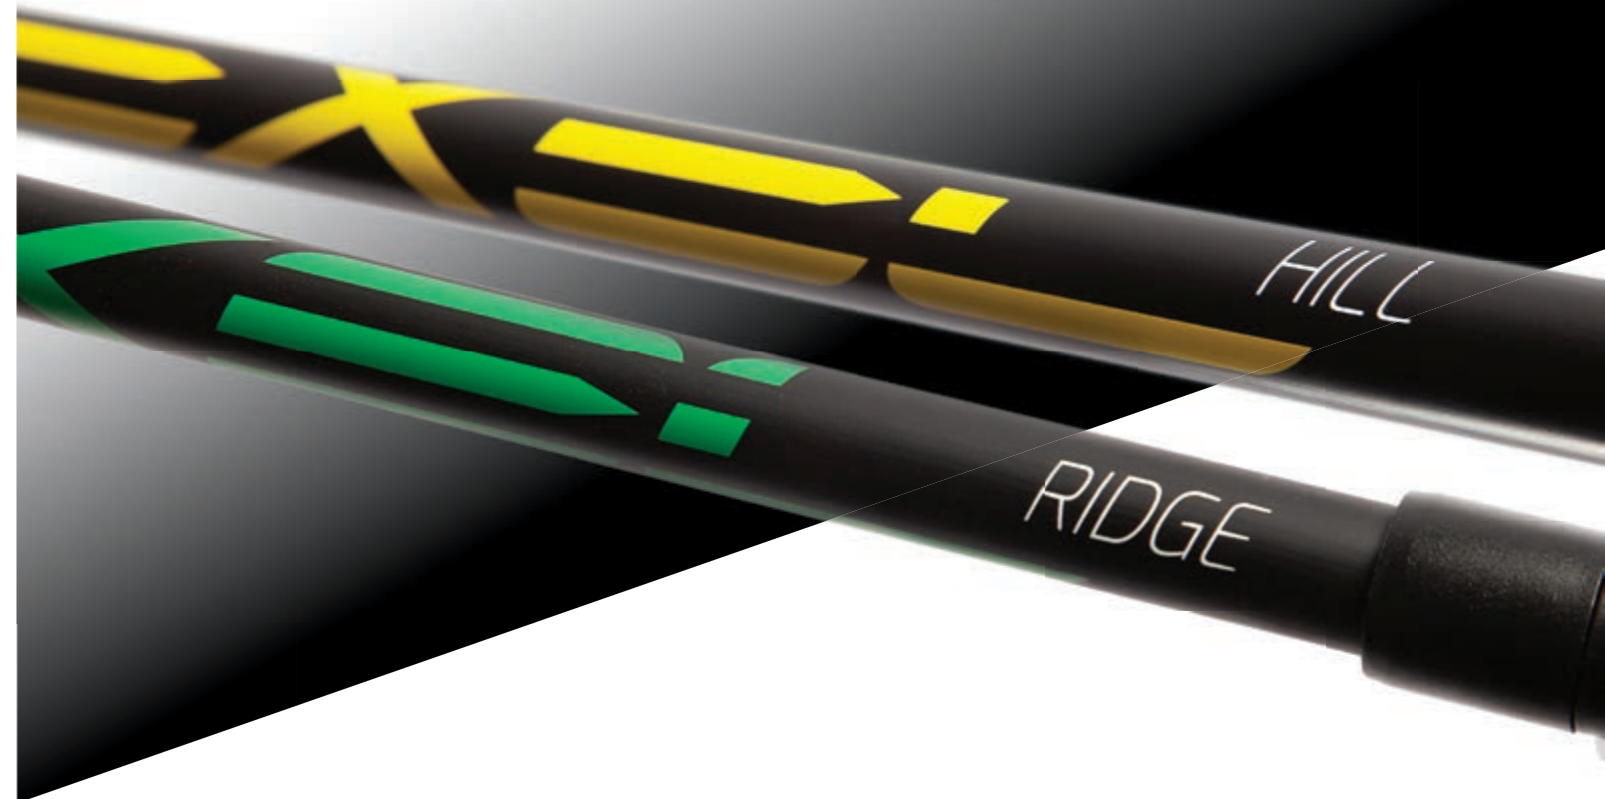

TRK21006 **HIKE**

Length: (67cm) 100-135cm
Shaft: 7075 alu / 18-16-14mm

- Q-LOCK ALU
- OM GRIP
- OM STRAP
- L BASKET
- TREK TIP

TRK21007 **HIKE**

Length: (67cm) 100-135cm
Shaft: 7075 alu / 18-16-14mm

- Q-LOCK ALU
- OM GRIP
- OM STRAP
- L BASKET
- TREK TIP

TRK21008 **RIDGE**

Length: (67cm) 100-135cm
Shaft: 6068 alu / 18-16-14mm

- Q-LOCK ALU
- OM GRIP
- OM STRAP
- L BASKET
- TREK TIP

TRK21009 **HILL**

Length: (67cm) 100-135cm
Shaft: 6068 alu / 18-16-14mm

- Q-LOCK ALU
- OM GRIP
- OM STRAP
- L BASKET
- TREK TIP