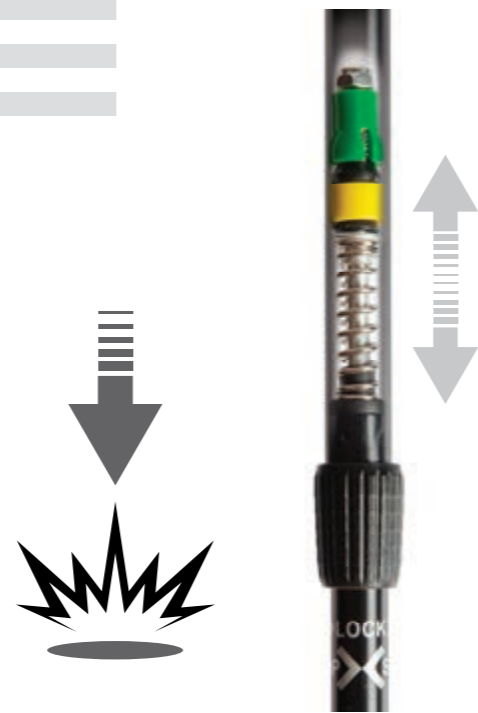

Trek Grip System

- Easy strap adjustment system with security support
- Encompassing supportive top area

Q-Lock System

- Simple and easy to use
- Durable aluminum lever

Anti-Shock System

- Reduces the ground impact
- Adopted to the lower shaft