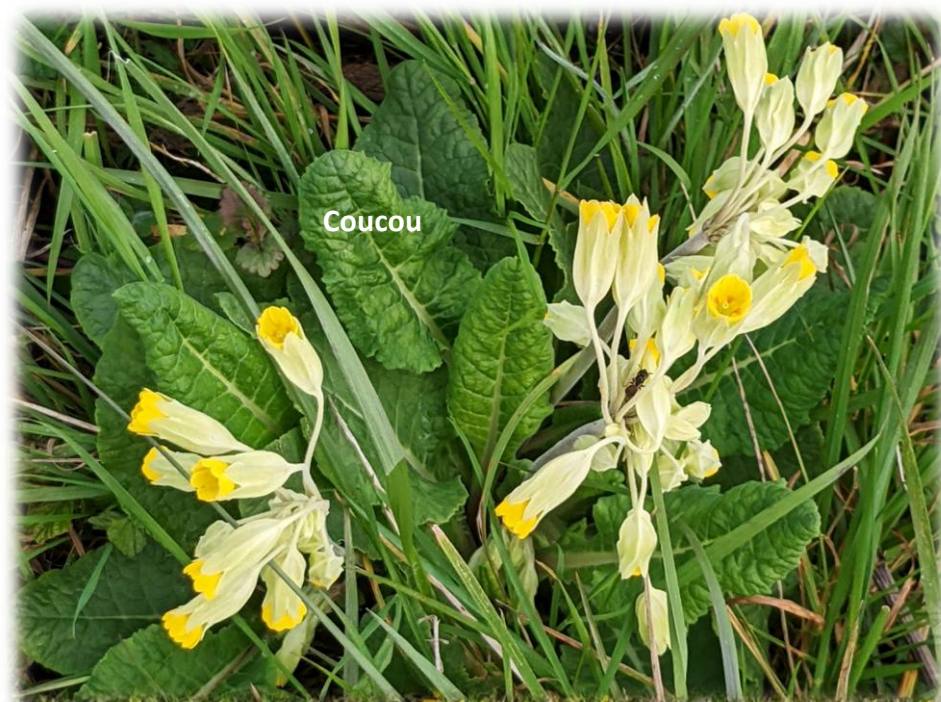

Coucou

Montage d'Emérance Bétis - 1er avril 2024