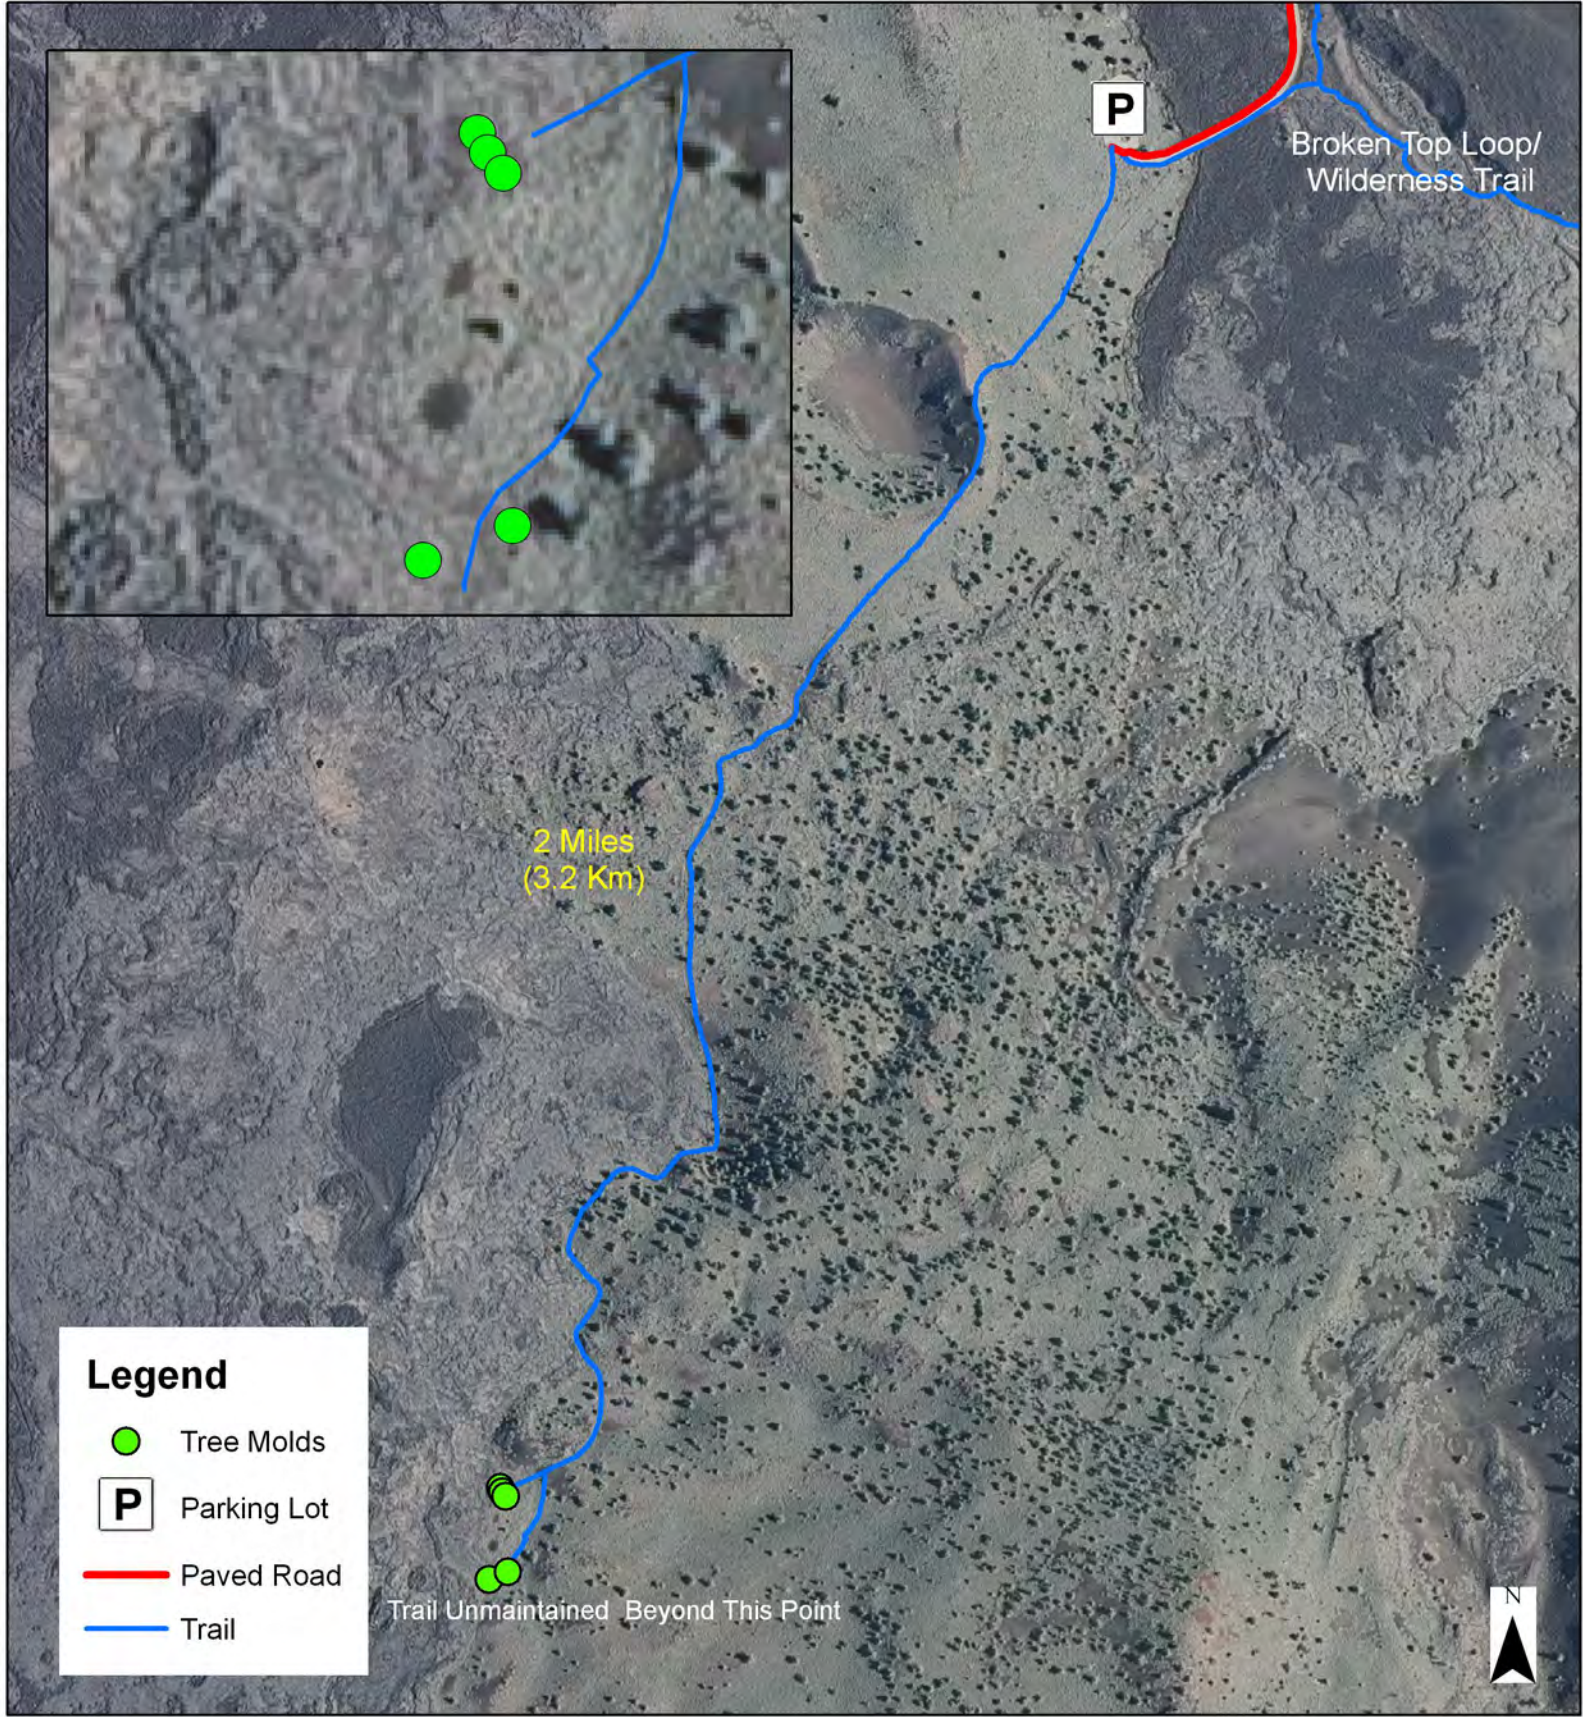

# Tree Molds Trail

P

Broken Top Loop/  
Wilderness Trail

2 Miles  
(3.2 Km)

Trail Unmaintained Beyond This Point

## Legend

- Tree Molds
- Parking Lot
- Paved Road
- Trail

0 0.05 0.1 0.2 Miles

0 0.1 0.2 0.4 Kilometers

1:7,000