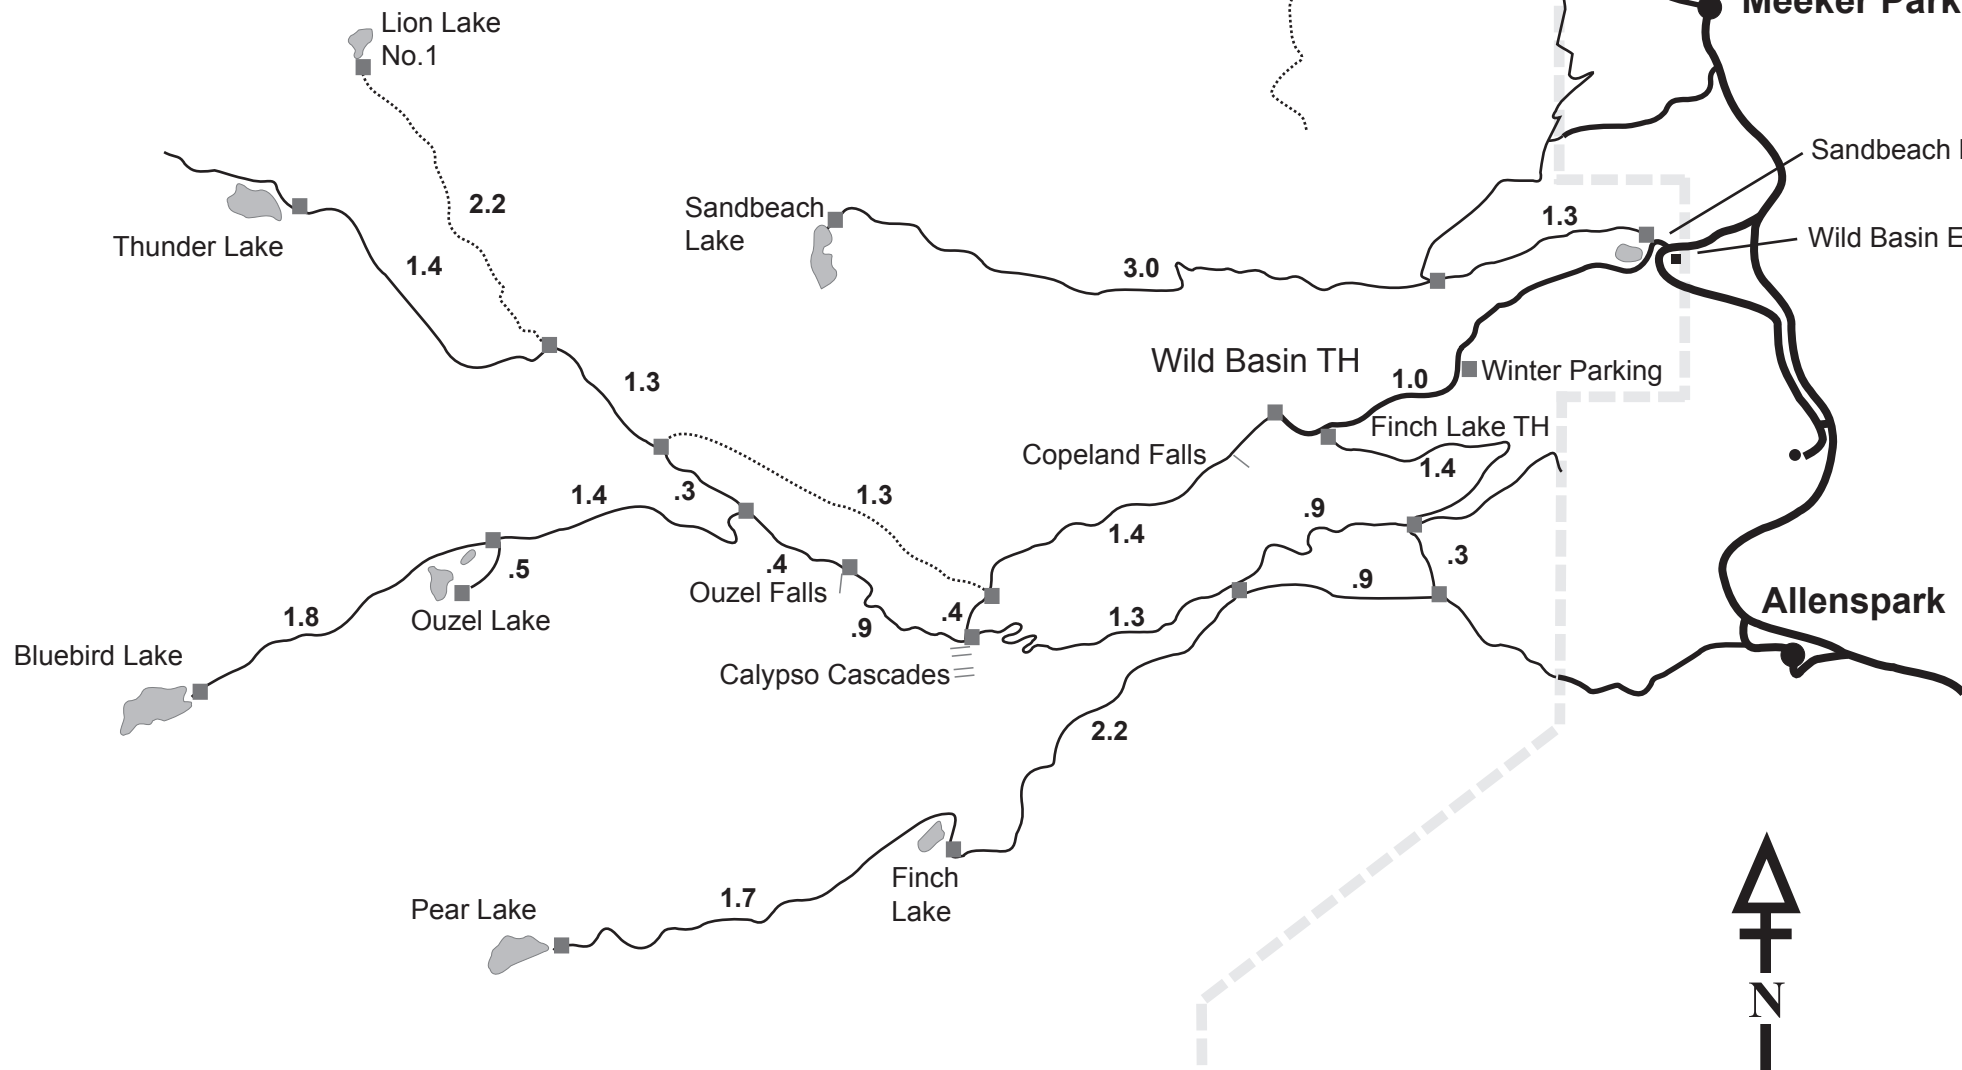

Wild Basin Area Trails

To Estes Park

7

Meeker Park

Sandbeach Lake TH

Wild Basin Entrance

Wild Basin TH

Winter Parking

Finch Lake TH

Copeland Falls

Allenspark

LEGEND

- Roads
- Horse/ Hikers Trail
- Hikers Only Trail
- Park Boundary

Destination Miles Gain
(One way from nearest trailhead)

From Wild Basin Ranger Station:		
Copeland Falls	0.3 mi	15'
Calypso Cascades	1.8 mi	700'
Ouzel Falls	2.7 mi	920'
Ouzel Lake	4.9 mi	1,510'
Thunder Lake	6.8 mi	2,074'
Lion Lake #1	7.0 mi	2,563'
Bluebird Lake	6.3 mi	2,478'
Finch Lake	5.2 mi	1,412'
From Finch Lake Trailhead:		
Finch Lake	4.5 mi	1,442'
Pear Lake	6.5 mi	2,112'
From Sandbeach Lake Trailhead:		
Sandbeach Lake	4.2 mi	1,963'