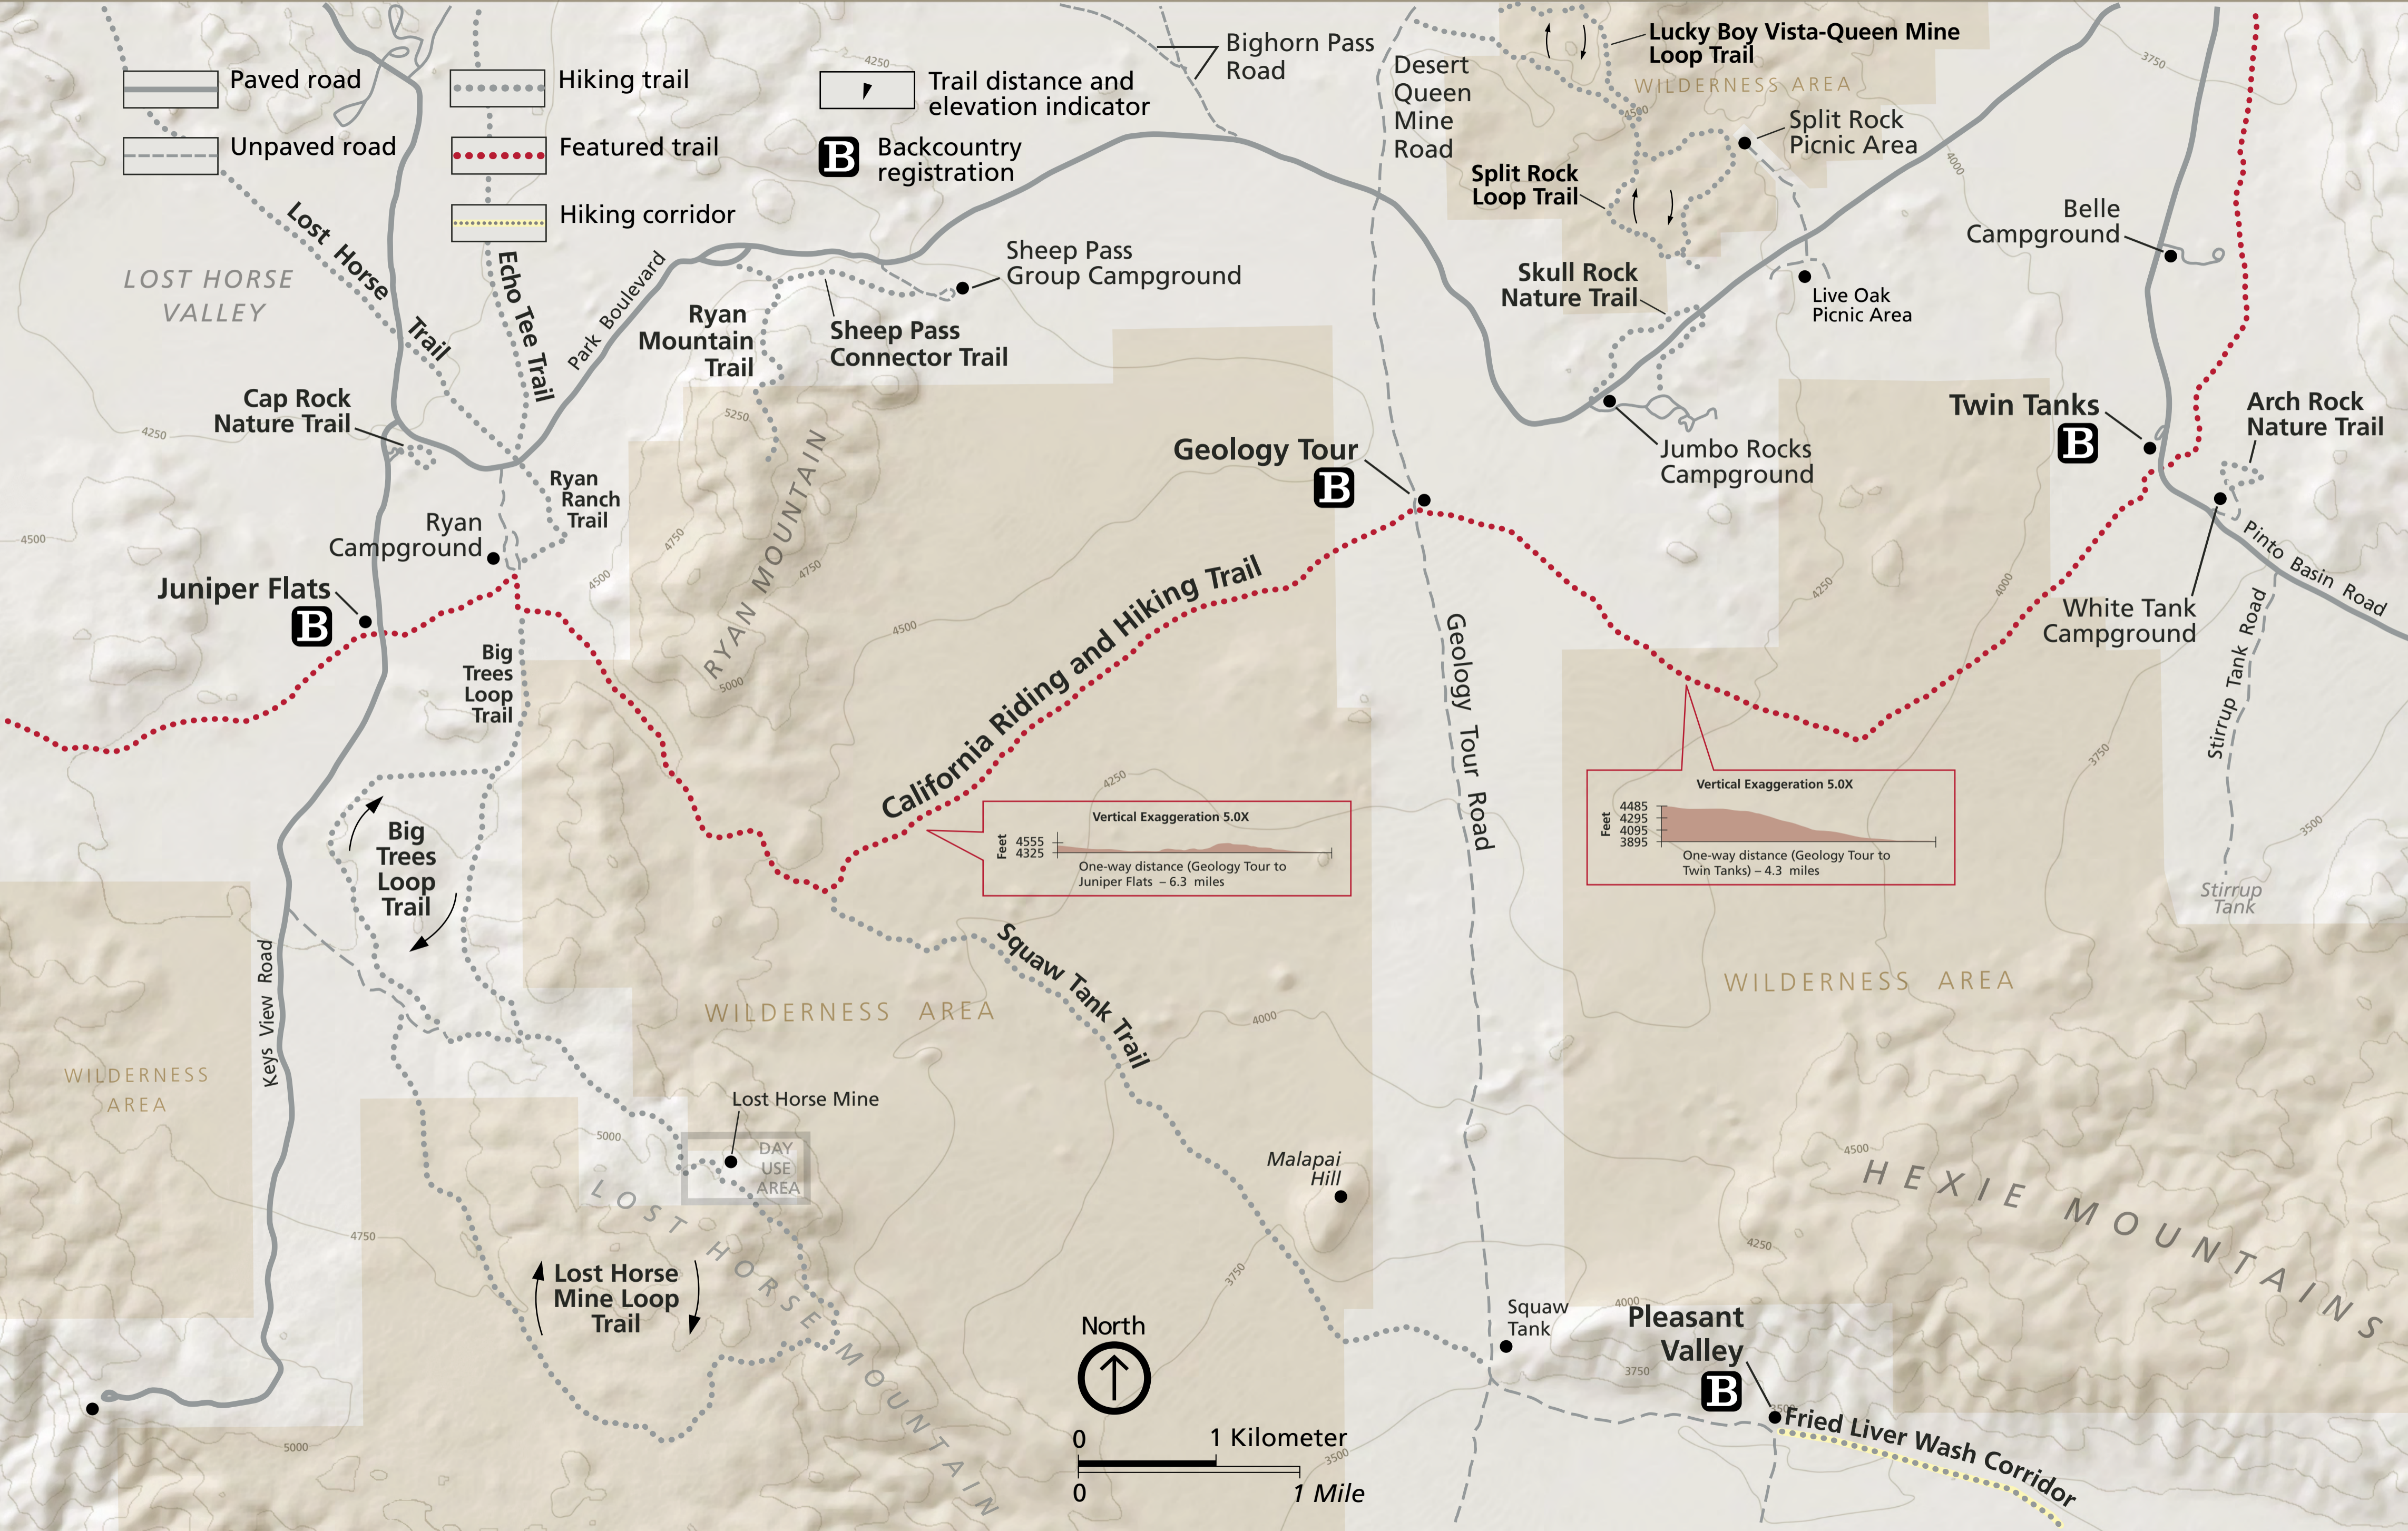

- Paved road
- Unpaved road

- Hiking trail
- Featured trail
- Hiking corridor

- Trail distance and elevation indicator
- Backcountry registration

LOST HORSE VALLEY

RYAN MOUNTAIN

WILDERNESS AREA

HEXIE MOUNTAINS

Juniper Flats **B**

Geology Tour **B**

Twin Tanks **B**

Pleasant Valley **B**

Lost Horse Trail

Echo Tee Trail

Ryan Mountain Trail

Sheep Pass Connector Trail

California Riding and Hiking Trail

Squaw Tank Trail

Big Trees Loop Trail

Lost Horse Mine Loop Trail

Split Rock Loop Trail

Skull Rock Nature Trail

Lucky Boy Vista-Queen Mine Loop Trail

Split Rock Picnic Area

Live Oak Picnic Area

Jumbo Rocks Campground

Belle Campground

White Tank Campground

Arch Rock Nature Trail

Pinto Basin Road

Stirrup Tank Road

Stirrup Tank

Keys View Road

Park Boulevard

Bighorn Pass Road

Desert Queen Mine Road

Lost Horse Mine

DAY USE AREA

Malapai Hill

Squaw Tank

Fried Liver Wash Corridor