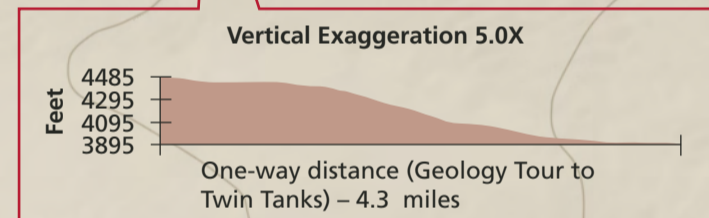

- Paved road
- Unpaved road

- Hiking trail
- Featured trail
- Hiking corridor

- Trail distance and elevation indicator
- Backcountry registration

LOST HORSE VALLEY

RYAN MOUNTAIN

WILDERNESS AREA

HEXIE MOUNTAINS

Juniper Flats **B**

Geology Tour **B**

Twin Tanks **B**

Pleasant Valley **B**

Lost Horse Trail

Echo Tee Trail

Ryan Mountain Trail

Sheep Pass Connector Trail