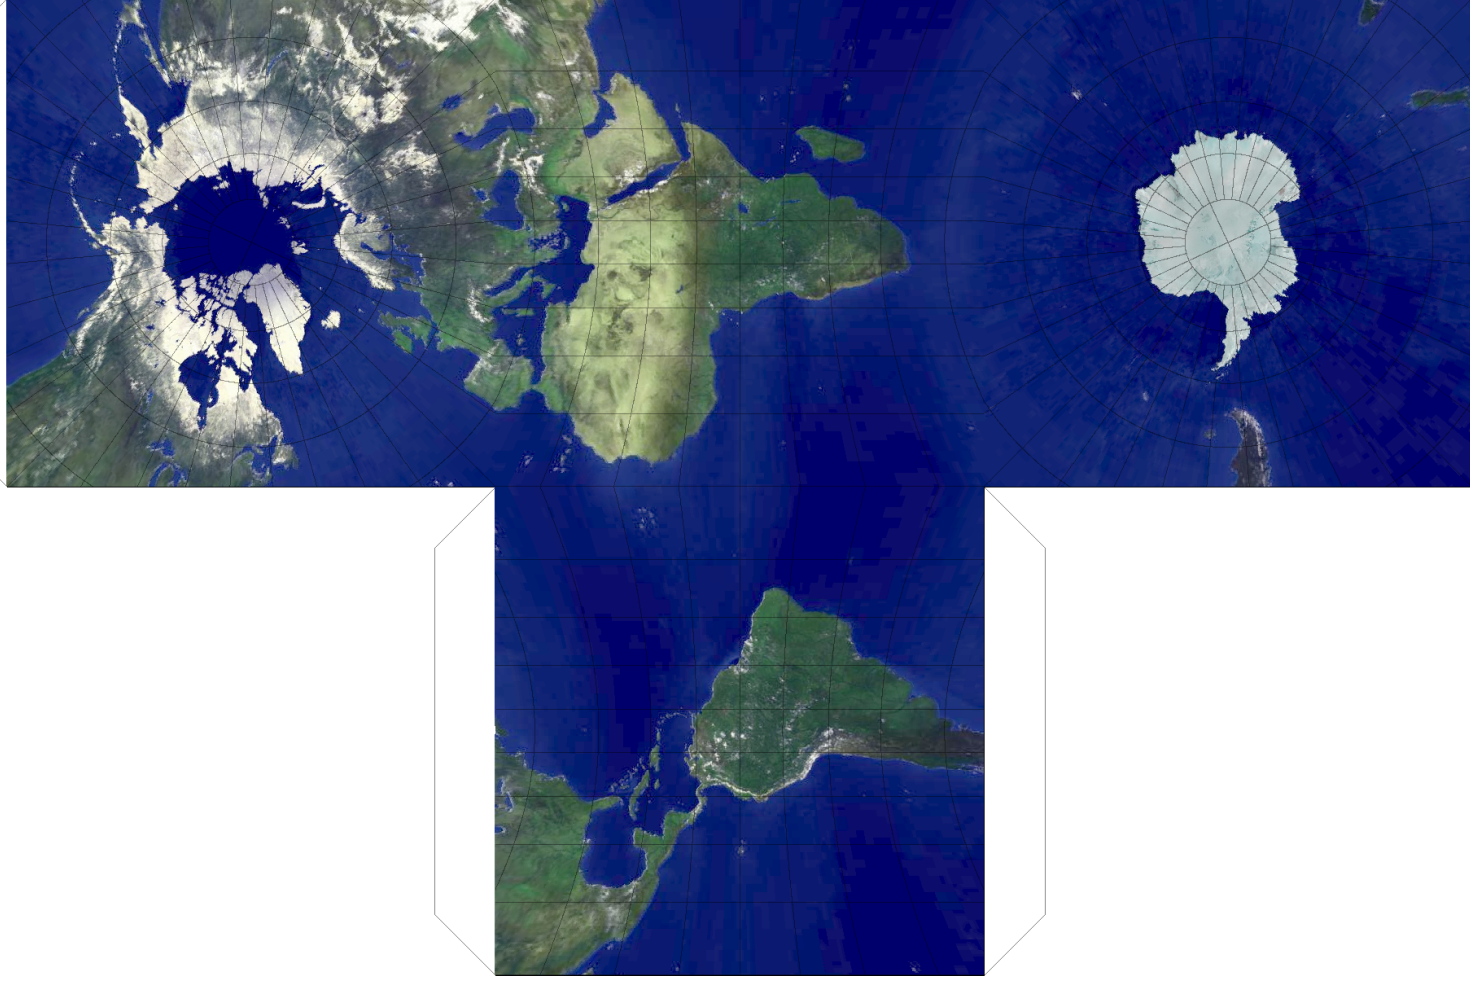

# World Map on a Cube

Gnomonic projection

Copyright © 2006 Carlos A. Furuti  
All rights reserved — Not for sale  
[www.progonos.com/furuti](http://www.progonos.com/furuti)

Original satellite imagery:  
AVHRR Pathfinder data by Dave Pape, [resumbrae.com](http://resumbrae.com)