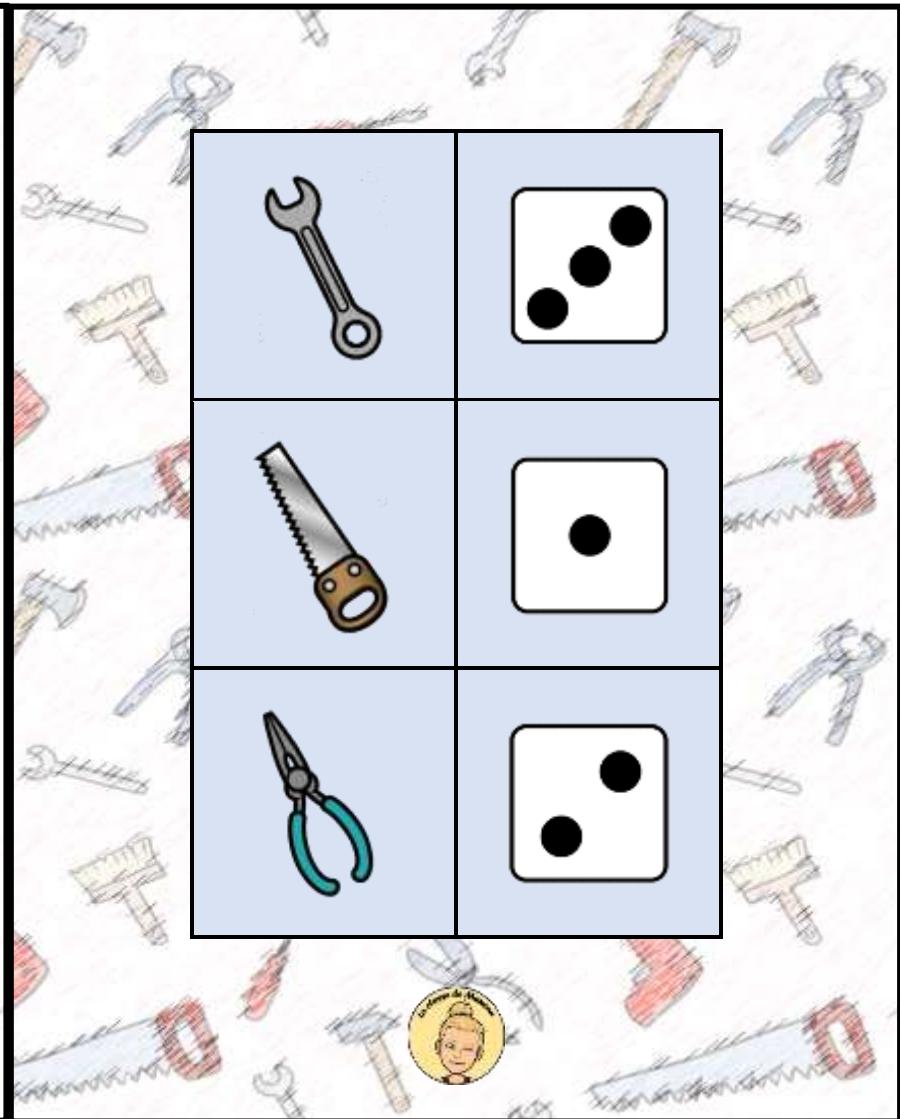

	2
	5
	3

	4
	1
	2

	5
	1
	1

	2
	1
	4

A 3x2 grid of tool icons and dice faces on a patterned background. The background features faint, repeating illustrations of various tools including hammers, wrenches, pliers, saws, and brushes. The grid is divided into six cells:

A small circular logo with a portrait is located at the bottom center of the page.

A 3x2 grid of tool icons and dice faces on a patterned background. The background features faint, repeating illustrations of various tools including hammers, wrenches, pliers, saws, and brushes. The grid is divided into six cells:

A small circular logo with a portrait is located at the bottom center of the page.

A 3x2 grid of icons on a background patterned with various tools. The left column contains three tool icons: a pair of blue-handled pliers, a silver adjustable wrench, and a claw hammer with a wooden handle. The right column contains three dice faces, each with three black dots arranged in a triangular pattern. At the bottom center of the grid is a circular logo featuring a woman's face and the text "Mrs. [unreadable]".

A 3x2 grid of icons on a background patterned with various tools. The left column contains three tool icons: a silver open-end wrench, a pair of blue-handled pliers, and a hand saw with a wooden handle. The right column contains three dice faces: the top one has two black dots, the middle one has three black dots, and the bottom one has one black dot. At the bottom center of the grid is a circular logo featuring a woman's face and the text "Mrs. [unreadable]".