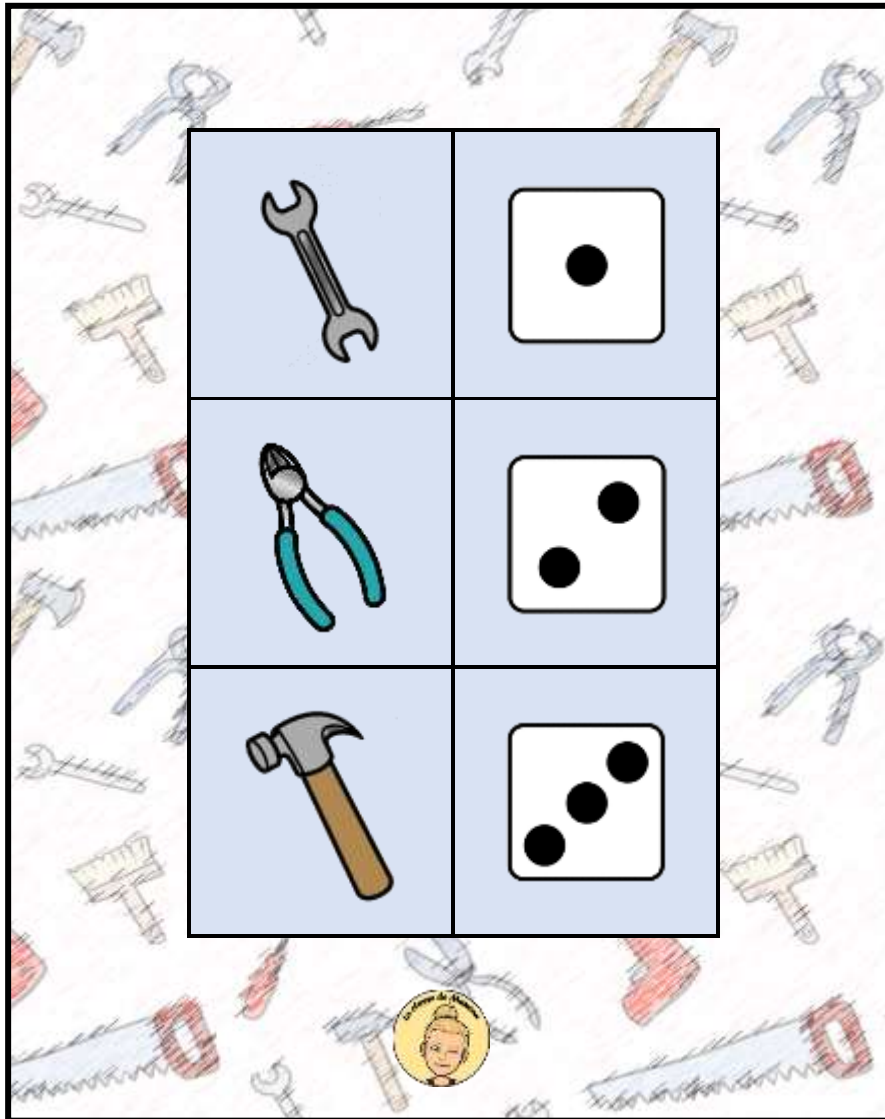

	2
	5
	3

	4
	1
	2

	5
	1
	1

	2
	1
	4

A 3x2 grid of tool icons and dice faces on a patterned background. The background features faint, repeating illustrations of various tools including hammers, wrenches, pliers, saws, and brushes. The grid is divided into six cells:

A small circular logo with a portrait is located at the bottom center of the page.

A 3x2 grid of tool icons and dice faces on a patterned background. The background features faint, repeating illustrations of various tools including hammers, wrenches, pliers, saws, and brushes. The grid is divided into six cells:

A small circular logo with a portrait is located at the bottom center of the page.

A 3x2 grid of icons on a background patterned with various tools. The left column contains three tool icons: a pair of blue-handled pliers, a silver adjustable wrench, and a claw hammer with a wooden handle. The right column contains three dice faces, each with three black dots arranged in a triangular pattern. At the bottom center of the grid is a circular logo featuring a woman's face and the text "Mrs. [unreadable]".

A 3x2 grid of icons on a background patterned with various tools. The left column contains three tool icons: a silver open-end wrench, a pair of blue-handled pliers, and a hand saw with a wooden handle. The right column contains three dice faces: the top one has two black dots, the middle one has three black dots, and the bottom one has one black dot. At the bottom center of the grid is a circular logo featuring a woman's face and the text "Mrs. [unreadable]".