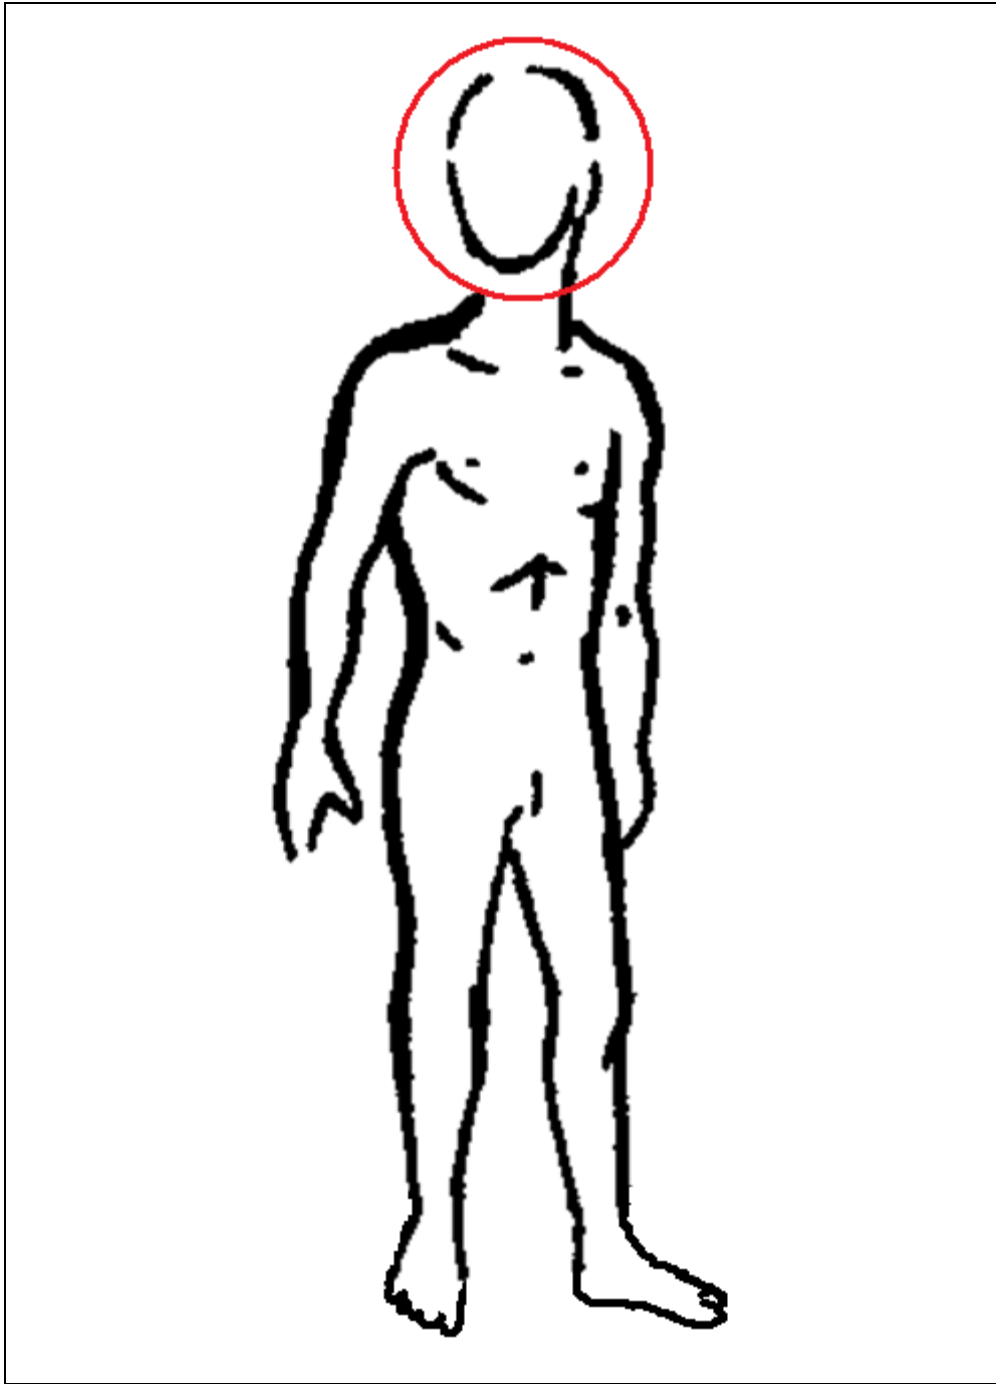

Flash cards Mitsouko au CP

Flash cards Mitsouko au CP