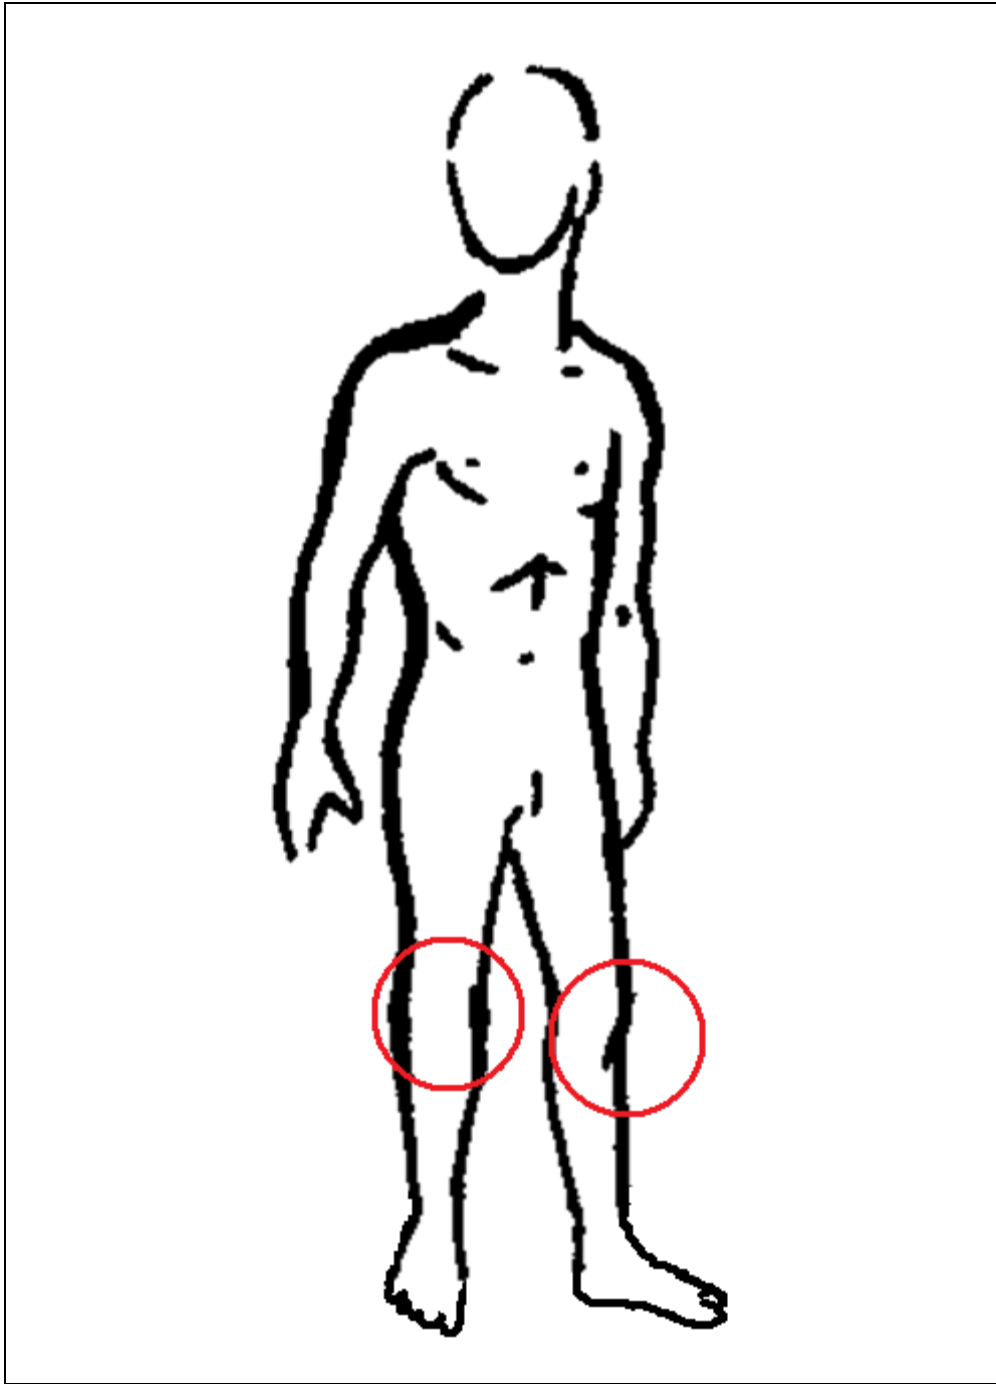

Flash cards Mitsouko au CP

Flash cards Mitsouko au CP