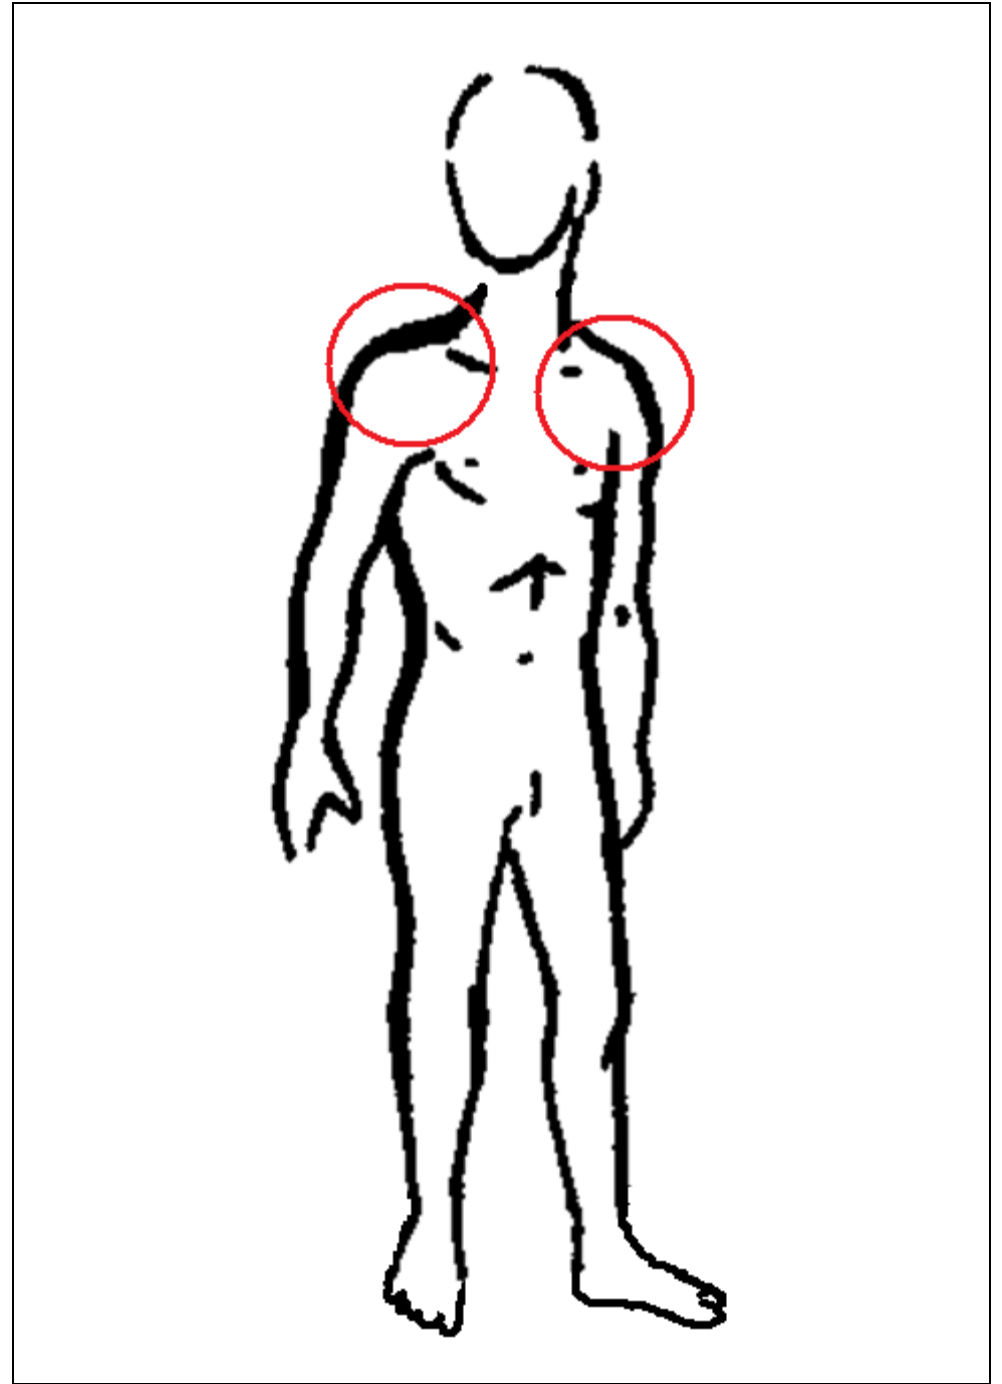

Flash cards Mitsouko au CP

Flash cards Mitsouko au CP