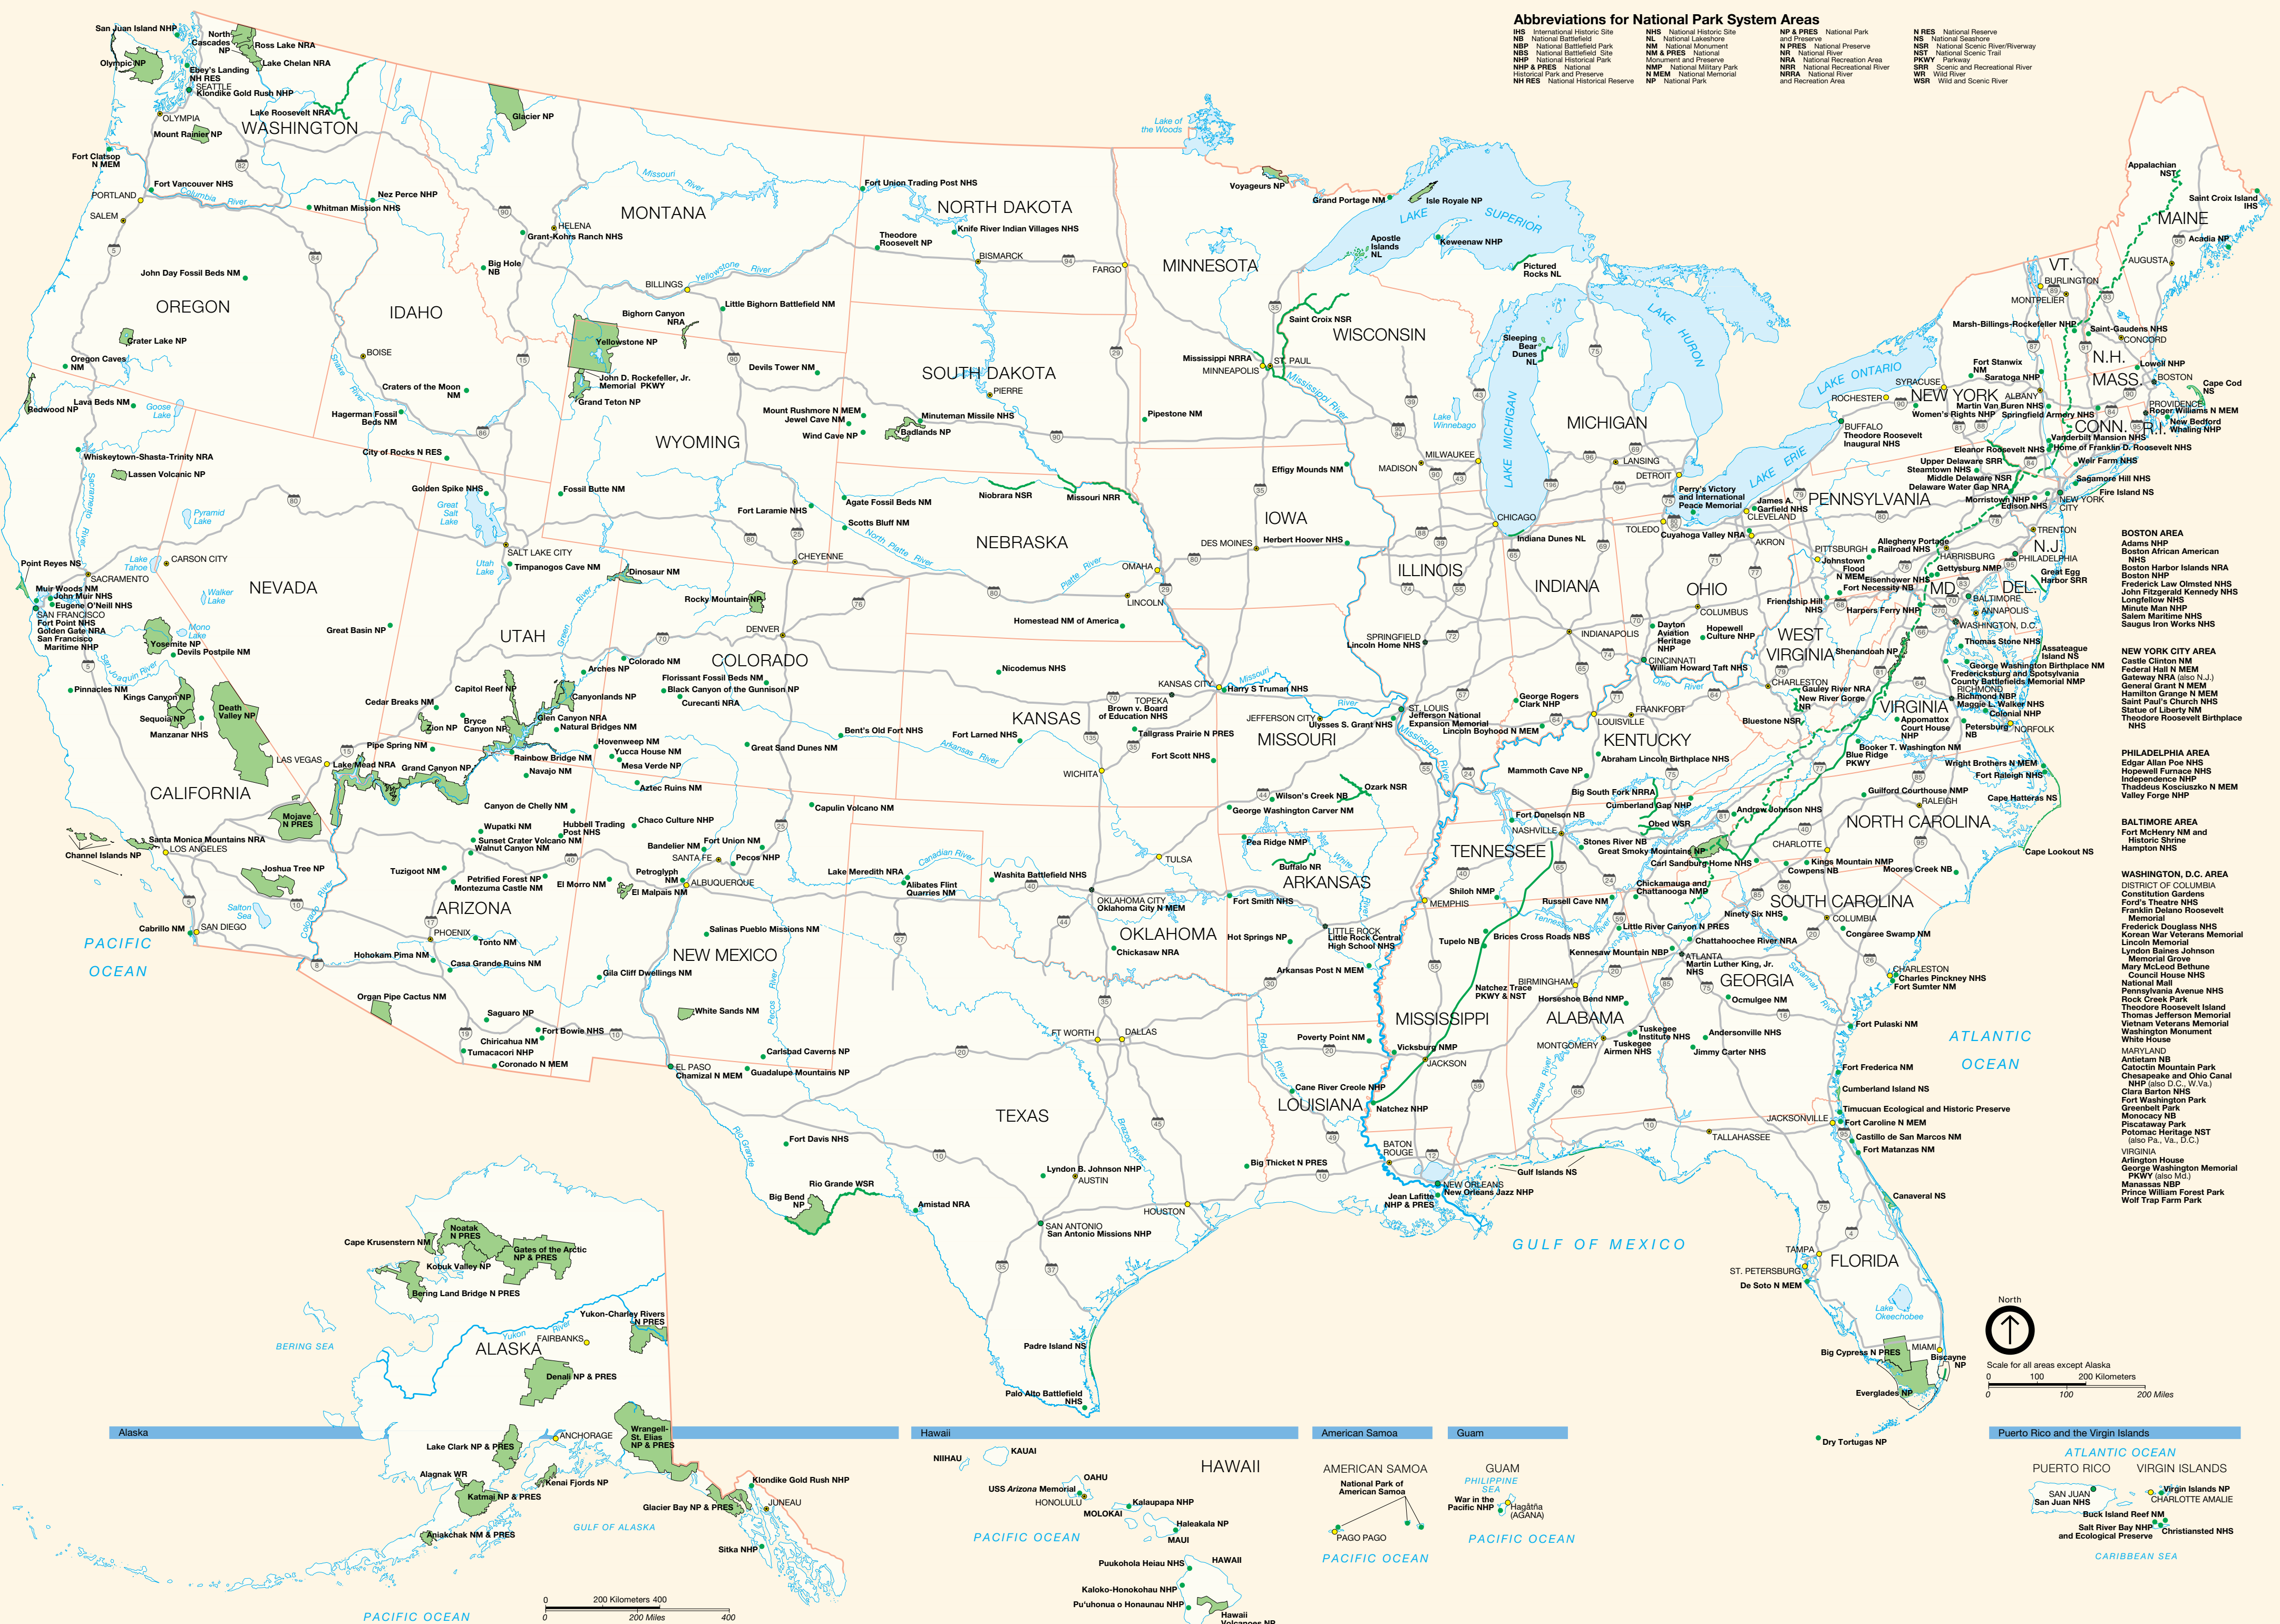

Abbreviations for National Park System Areas

BOSTON AREA
Adams NHP
Boston African American NHP
Boston Harbor Islands NRA
Boston NHP
Frederick Law Olmsted NHS
John Fitzgerald Kennedy NHS
Longfellow NHS
Minute Man NHP
Salem Maritime NHS
Saugus Iron Works NHS