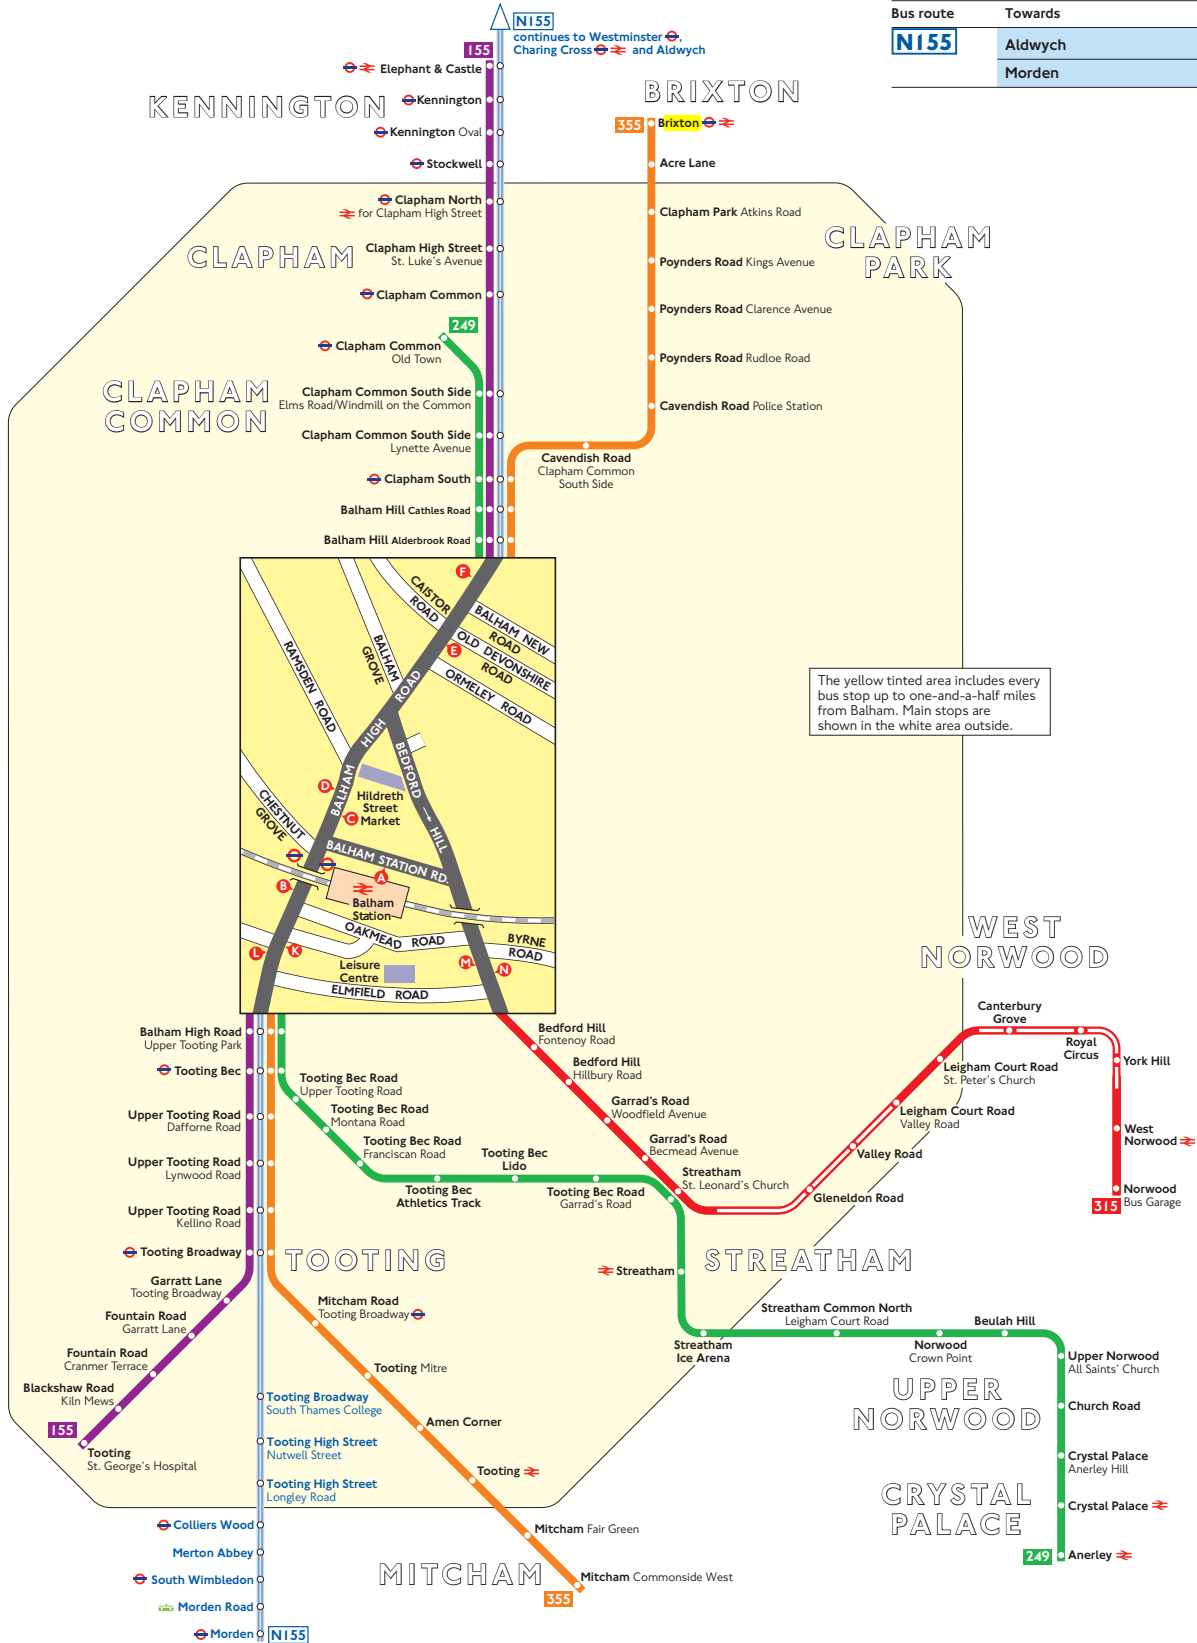

Buses from Balham

Key

-  Connections with Underground
-  Connections with National Rail

 Red discs show the bus stop you need for your chosen bus service. The disc **A** appears on the top of the bus stop in the street (see map of town centre in centre of diagram).

Route finder

Day buses

Bus route	Towards	Bus stops
155	Elephant & Castle	B D F L
	Tooting	C E K
249	Anerley	C E K
	Clapham Common	B D F L
315	Norwood	A D N
355	Brixton	B D F L
	Mitcham	C E K

Night buses

Bus route	Towards	Bus stops
N155	Aldwych	B D F L
	Morden	C E K

The yellow tinted area includes every bus stop up to one-and-a-half miles from Balham. Main stops are shown in the white area outside.