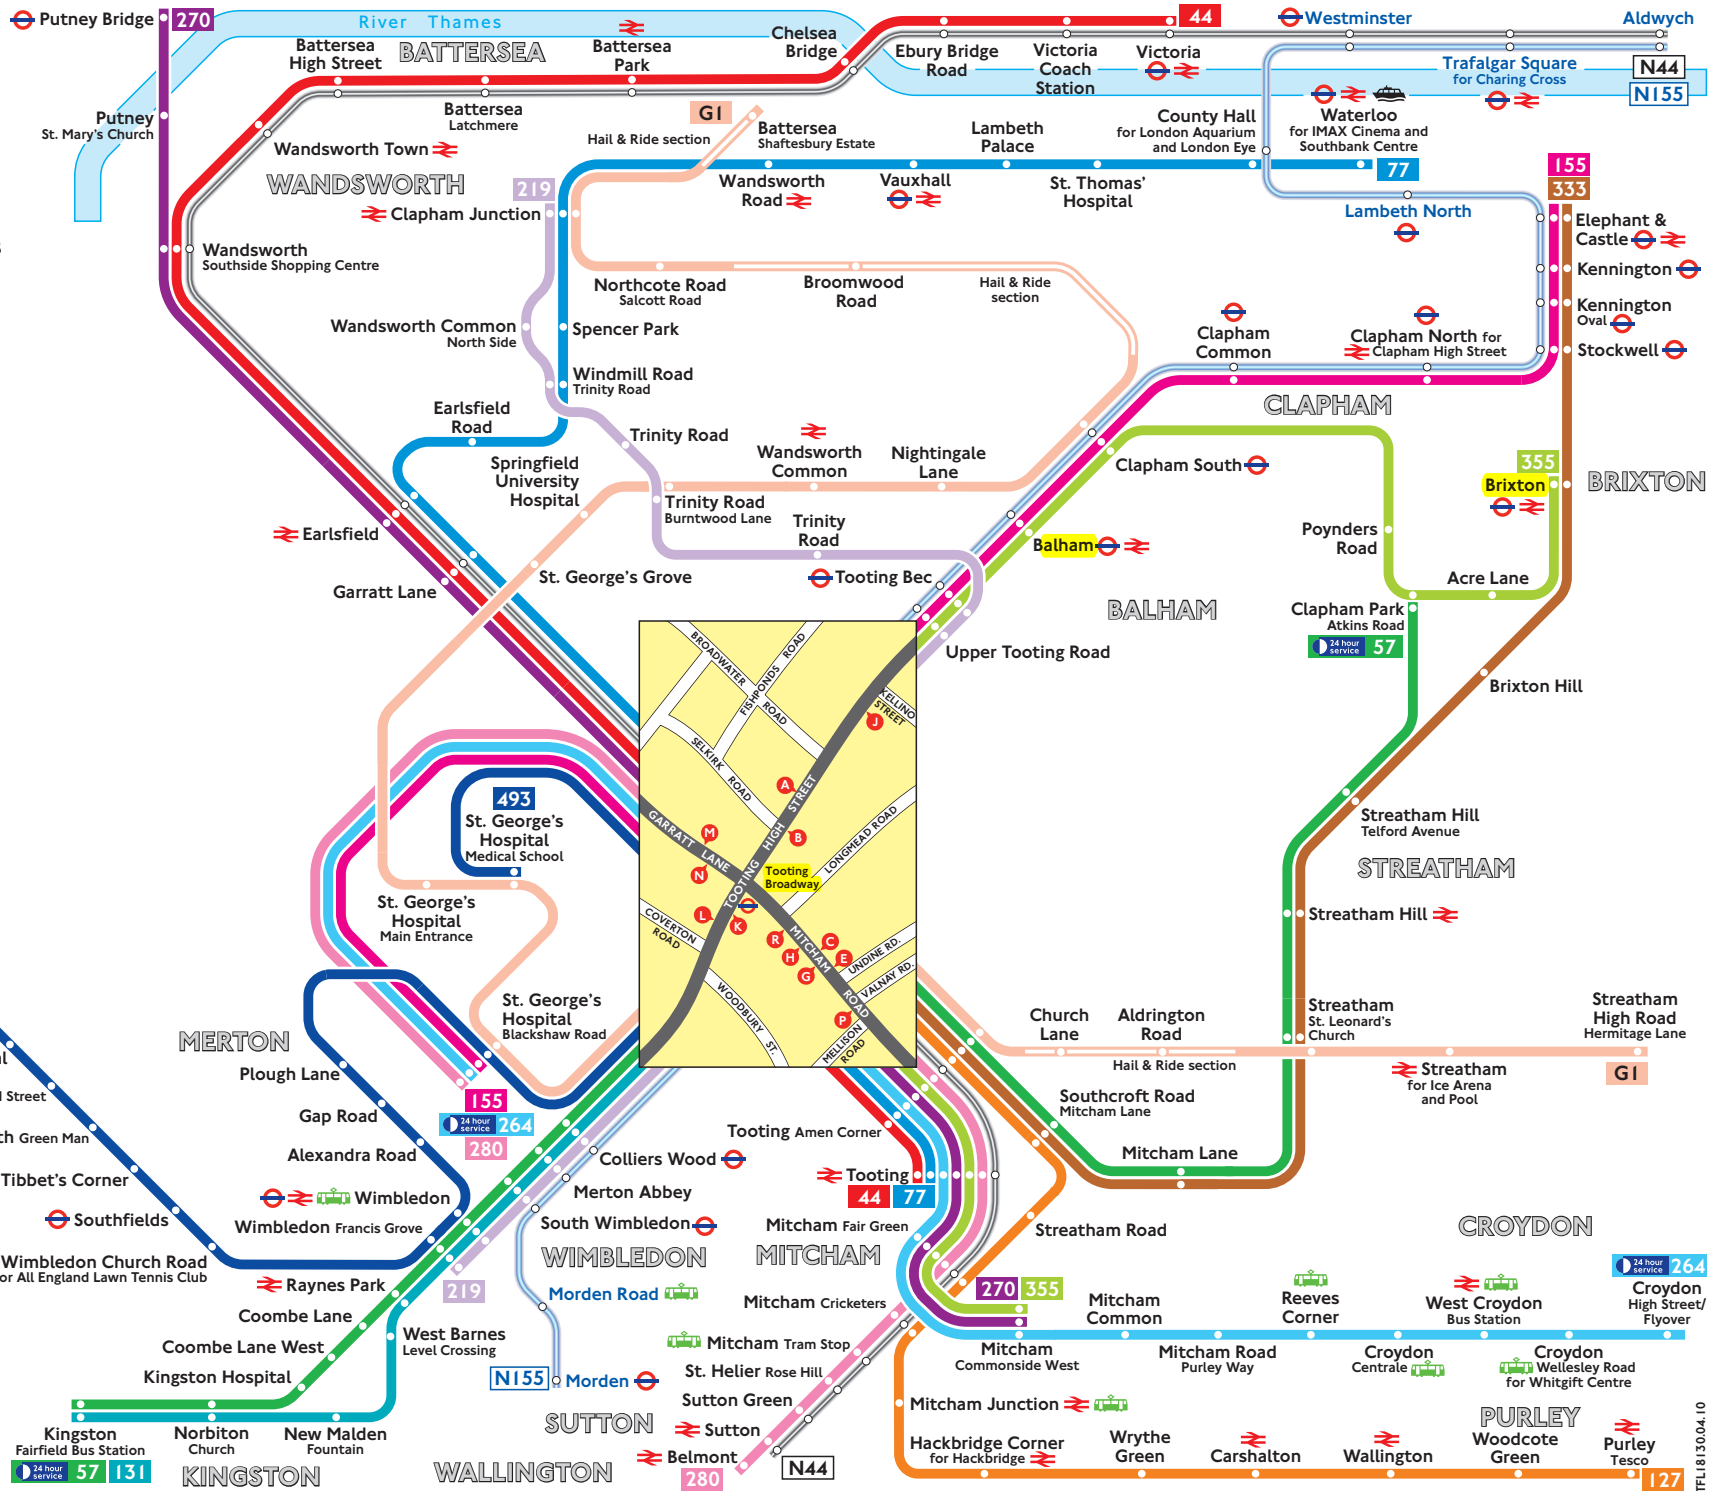

# Buses from Tooting Broadway

## Route finder

Day buses including 24 - hour routes

Bus route	Towards	Bus stops
44	Tooting Victoria	EM HNP
57	Clapham Park Kingston	CL KP
77	Tooting Waterloo	EM HNP
127	Purley	C
131	Kingston	K
155	Elephant & Castle St. George's Hospital	AL BIN
219	Clapham Junction Wimbledon	AL BCK
264	Croydon St. George's Hospital	EL HNP
270	Mitcham Putney Bridge	EM HNP
280	Belmont St. George's Hospital	EL HNP
333	Elephant & Castle	C
355	Brixton Mitcham	AGP DEJ
493	Richmond St. George's Hospital	KM LN
GI	Battersea Streatham	HKP GL

Bus route	Towards	Bus stops
N44	Aldwych Sutton	HNP EM
N155	Aldwych Morden	AL BCK

## Night buses

Bus route	Towards	Bus stops
N44	Aldwych Sutton	HNP EM
N155	Aldwych Morden	AL BCK

© copyright Transport for London  
Information correct from 1 May 2010

TFL18130.04.10