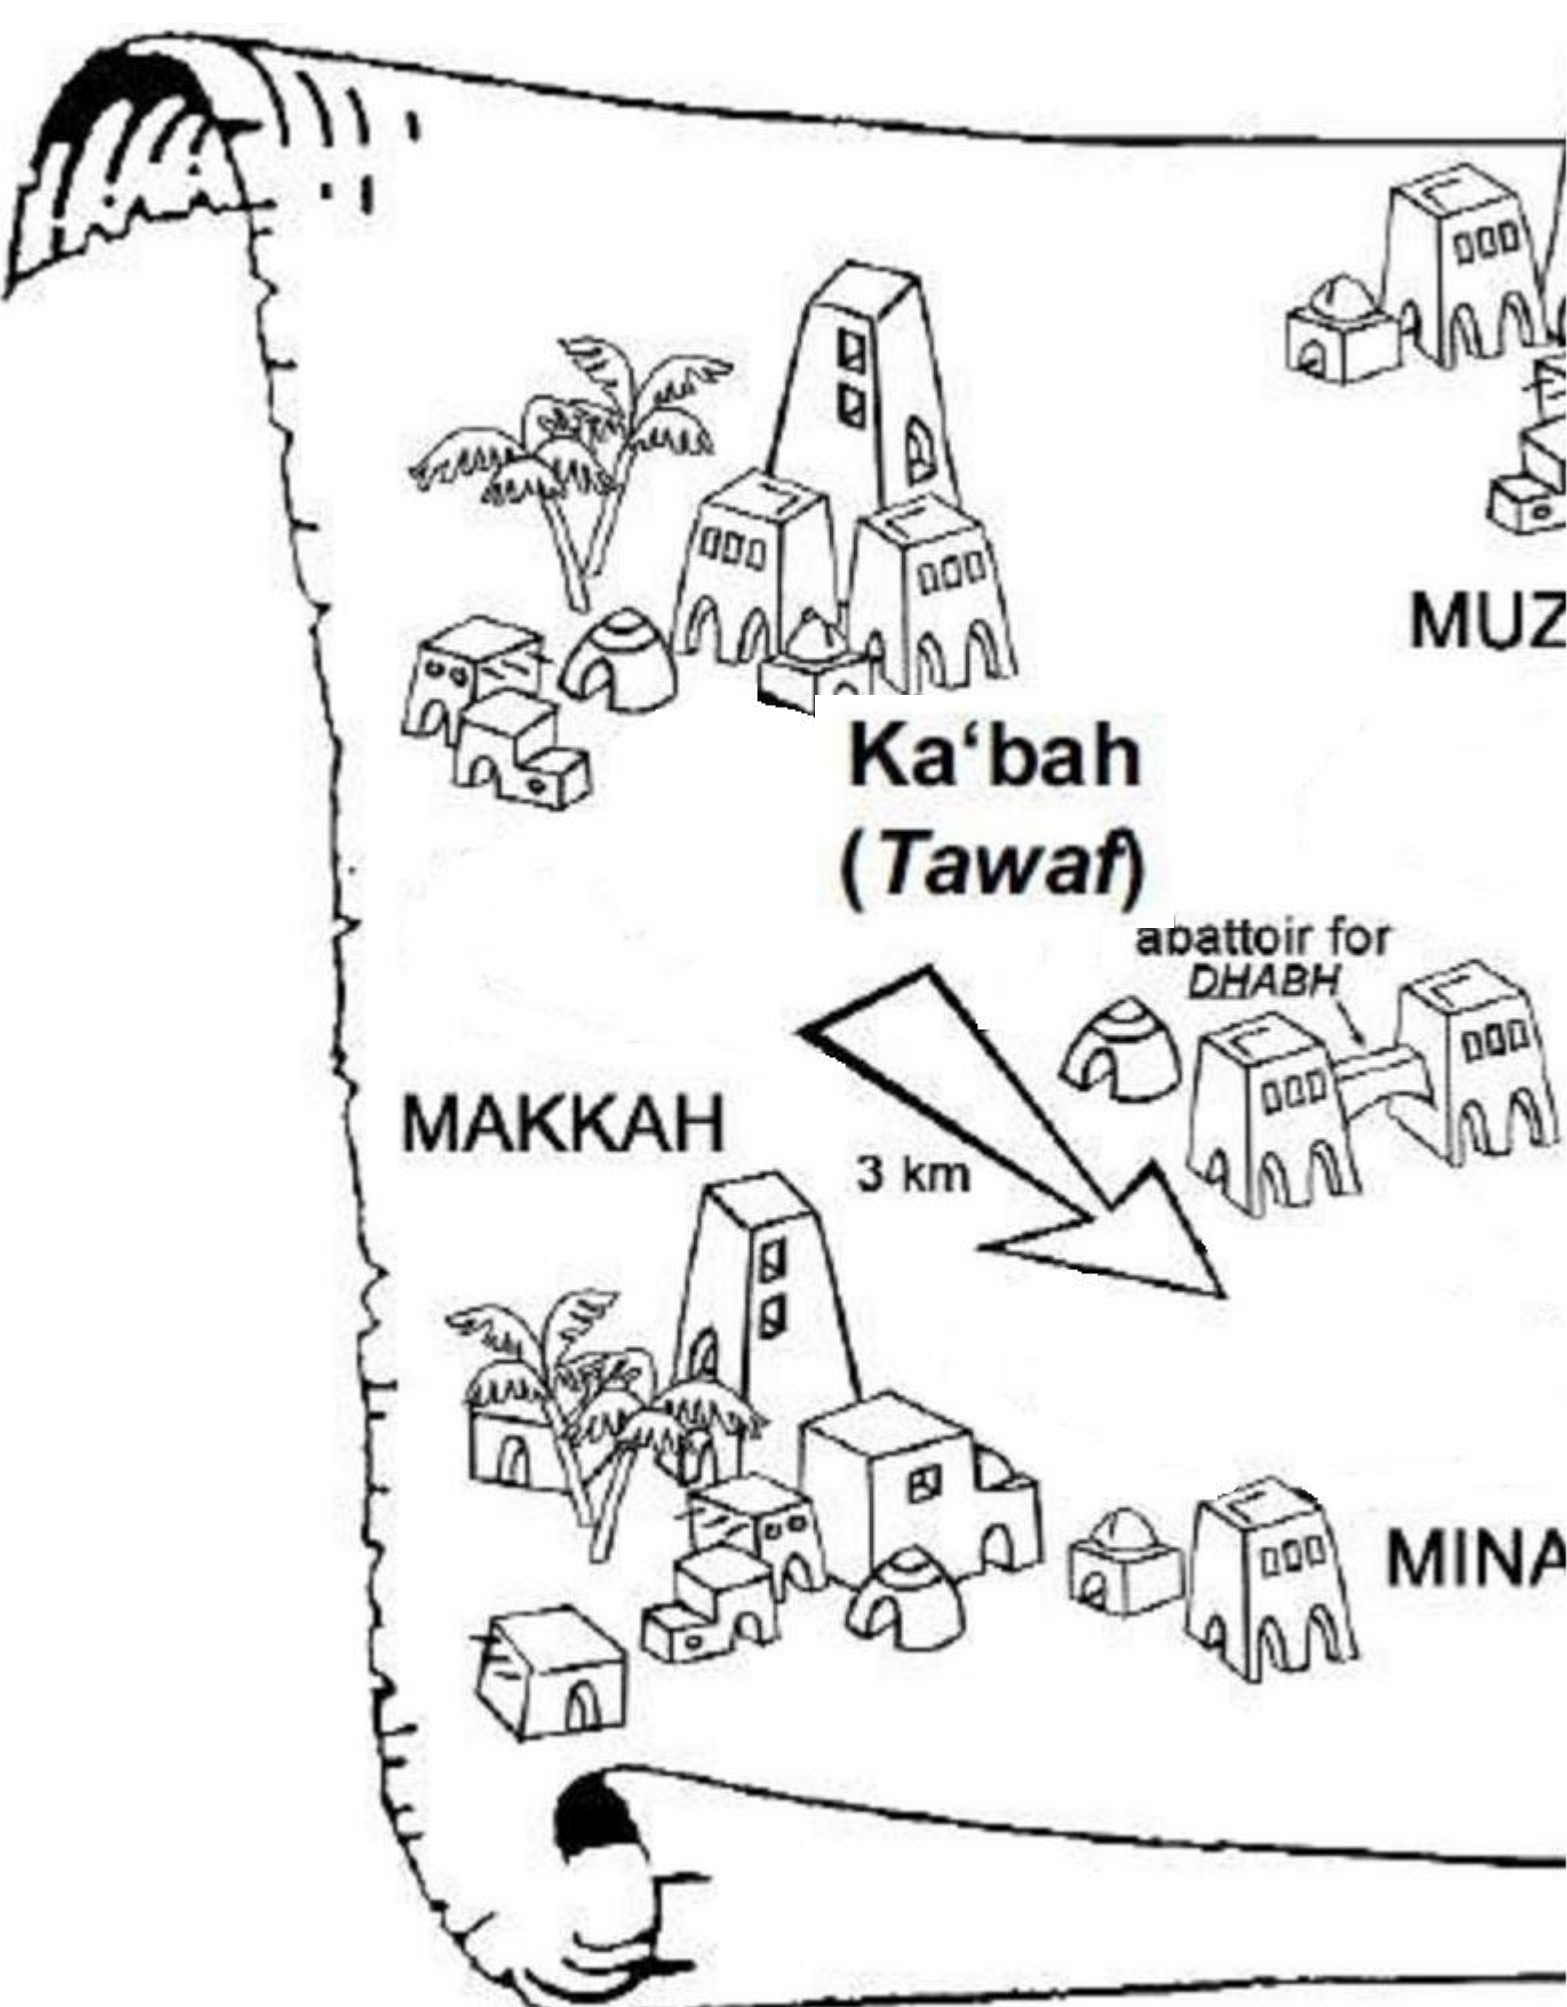

Hajj Map

Bulletin board addition.

This is a map to show basic actions that are performed during Hajj insha Allah.

Print Map on paper of your choice and place on bulletin board insha Allah

The Map graphic was found on : www.freeislamicstudiestextbooks.com

MUZ

Ka'bah
(Tawaf)

abattoir for
DHABH

MAKKAH

3 km

MINA

DALIFAH

5 km

Mount of
Mercy

stone pillars
(Jamarat)

ARAFAH

Cut around the dotted lines and place onto map

Kaba

Tents at Mina

Animals for Dhabh

Pillar of Arafat