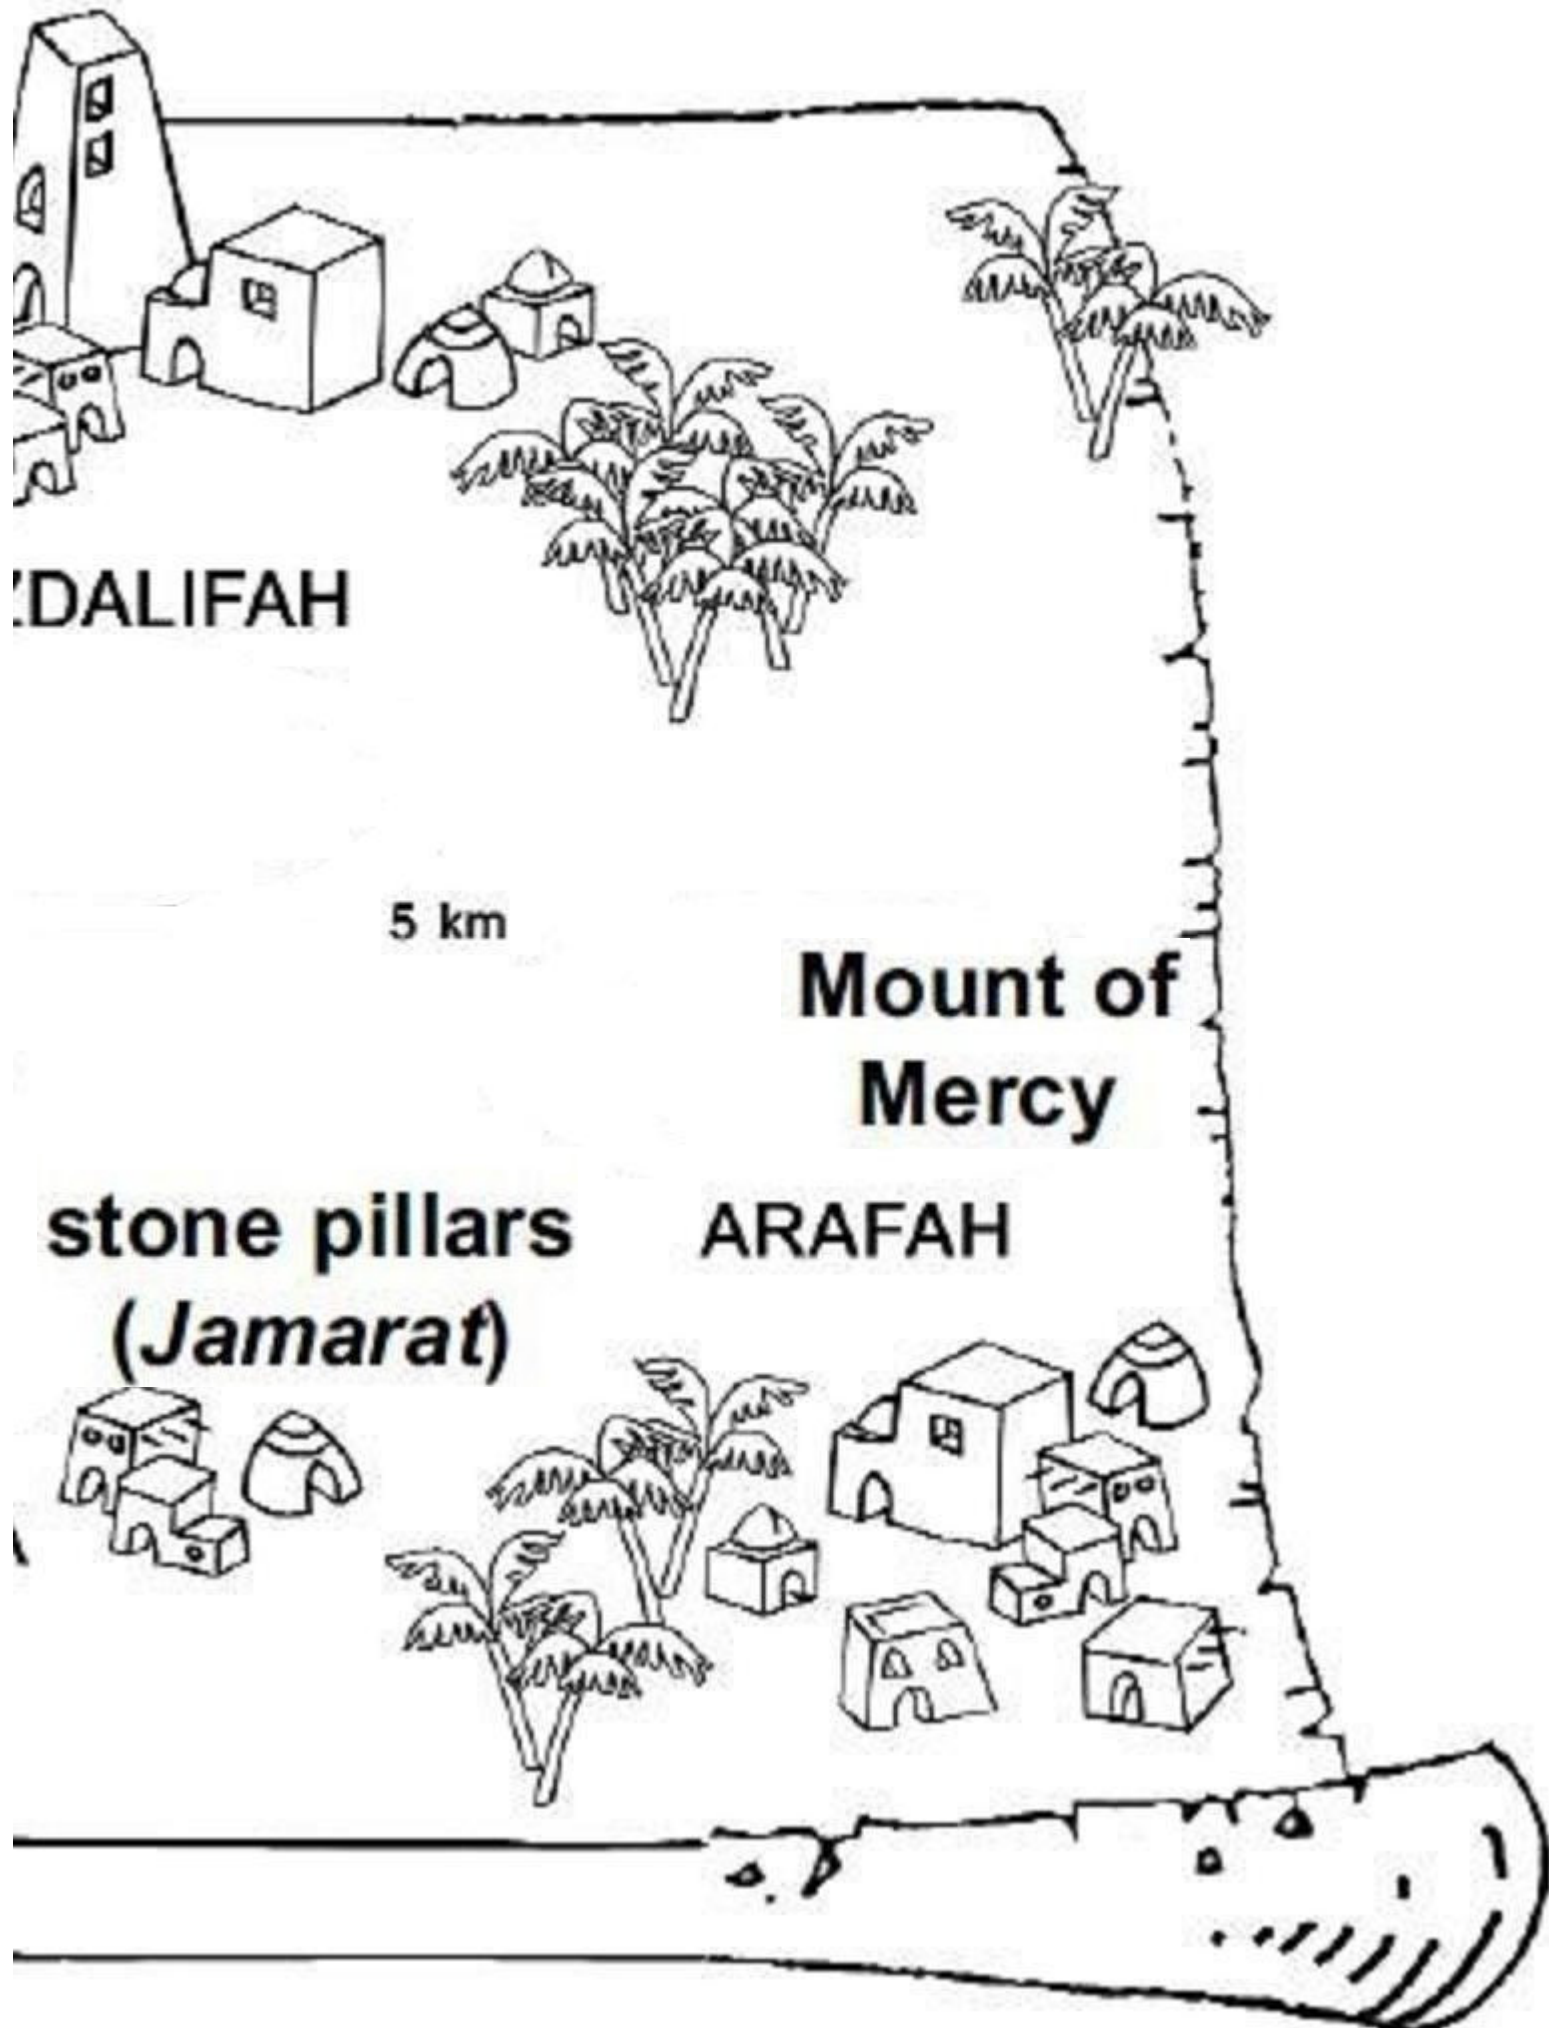

Hajj Map

Bulletin board addition.

This is a map to show basic actions that are performed during Hajj insha Allah.

Print Map on paper of your choice and place on bulletin board insha Allah

The Map graphic was found on : www.freeislamicstudiestextbooks.com

MUZ

Ka'bah
(Tawaf)

abattoir for
DHABH

MAKKAH

3 km

MINA

DALIFAH

5 km

Mount of
Mercy

stone pillars
(Jamarat)

ARAFAH

Cut around the dotted lines and place onto map

Kaba

Tents at Mina

Animals for Dhabh

Pillar of Arafat

Ramy stones

Safa & Marwa hillocks