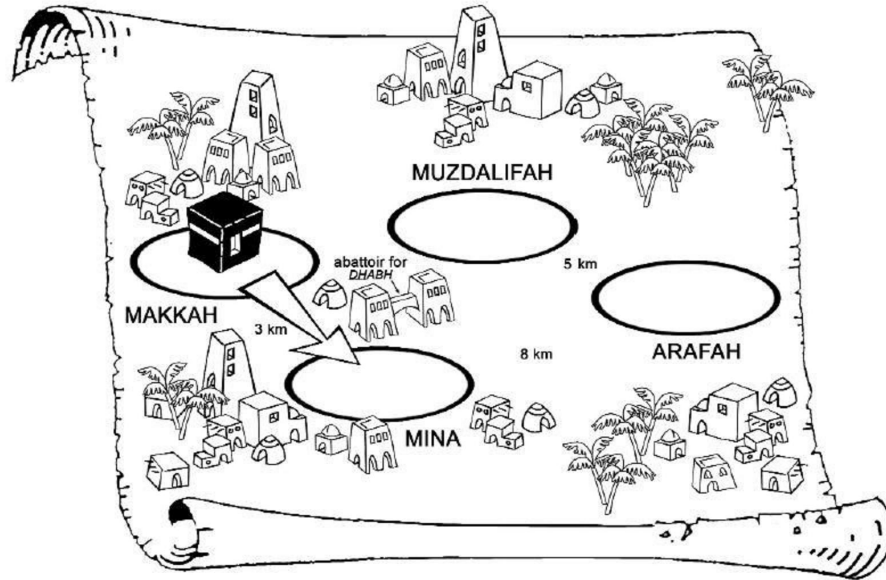

Hajj Map

Bulletin board addition.

This is a map to show basic actions that are performed during Hajj insha Allah.

Print Map on paper of your choice and place on bulletin board insha Allah

The Map graphic was found on : www.freeislamicstudiestextbooks.com

MUZ

Ka'bah
(Tawaf)

abattoir for
DHABH

MAKKAH

3 km

MINA

DALIFAH

5 km

Mount of
Mercy

stone pillars
(Jamarat)

ARAFAH

Cut around the dotted lines and place onto map

Kaba

Tents at Mina

Animals for Dhabh

Pillar of Arafat