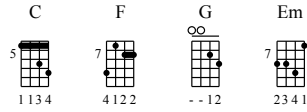

The Lucky seven ou Jig Of Slurs en Do et sol

Piste 1
Standard Tuning
① = E ③ = D
② = A ④ = G

Moderately Fast ♩ = 120

Chords: C F C F C F G C F C F G C C Em F G

Chords: C Em F G

Musical notation for the third system, measures 26-30. It shows a treble clef staff with a 6/8 time signature. The melody continues with eighth-note patterns. Below the staff is a bass staff with fret numbers: 5 0 0 0 5 2 | 5 2 2 2 5 5 | 5 0 0 0 2 3 | 5 2 2 2 5 5 | 5 0 0 0 5 2 | 0 0 0 2 3 | 2 0 5 0.