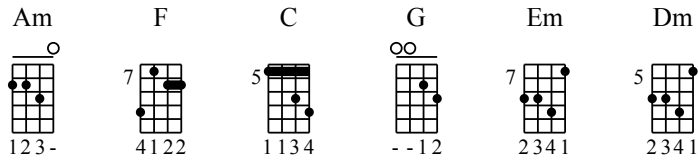

The star of the county down (valse)

Piste 1
 Standard Tuning

- ① = E ③ = D
- ② = A ④ = G

Moderate ♩ = 140

Am F C G C 1.3. Am Em 2.4. Dm Am

C G Am E Am F C

G Am Dm Am

13