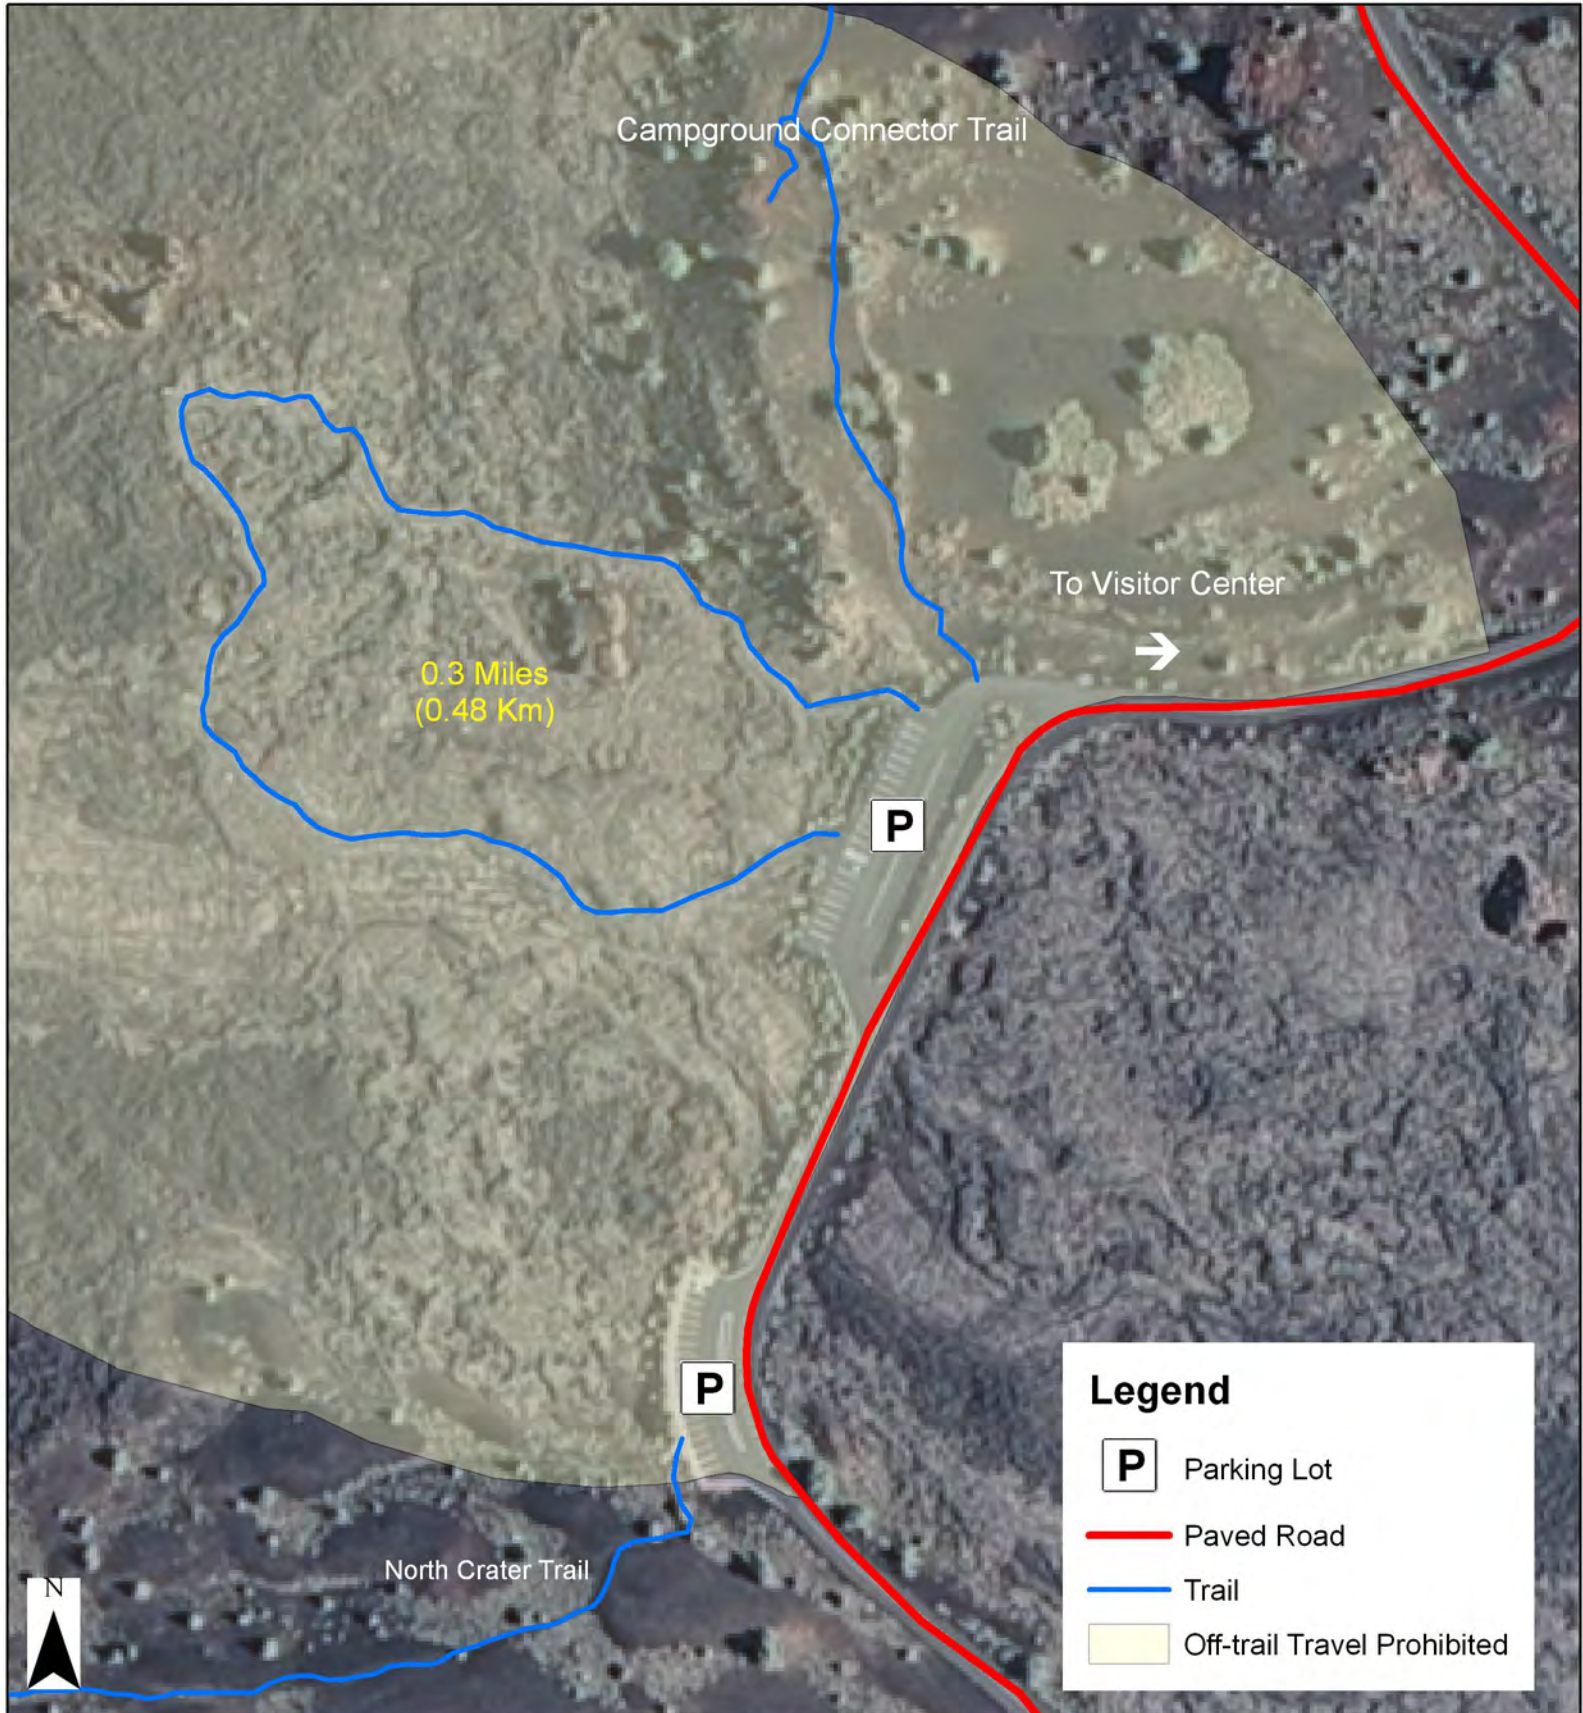

North Crater Flow Trail

Campground Connector Trail

0.3 Miles
(0.48 Km)

To Visitor Center

P

P

North Crater Trail

Legend

- Parking Lot
- Paved Road
- Trail
- Off-trail Travel Prohibited

0 0.015 0.03 0.06 Miles

0 0.015 0.03 0.06 Kilometers

1:2,000