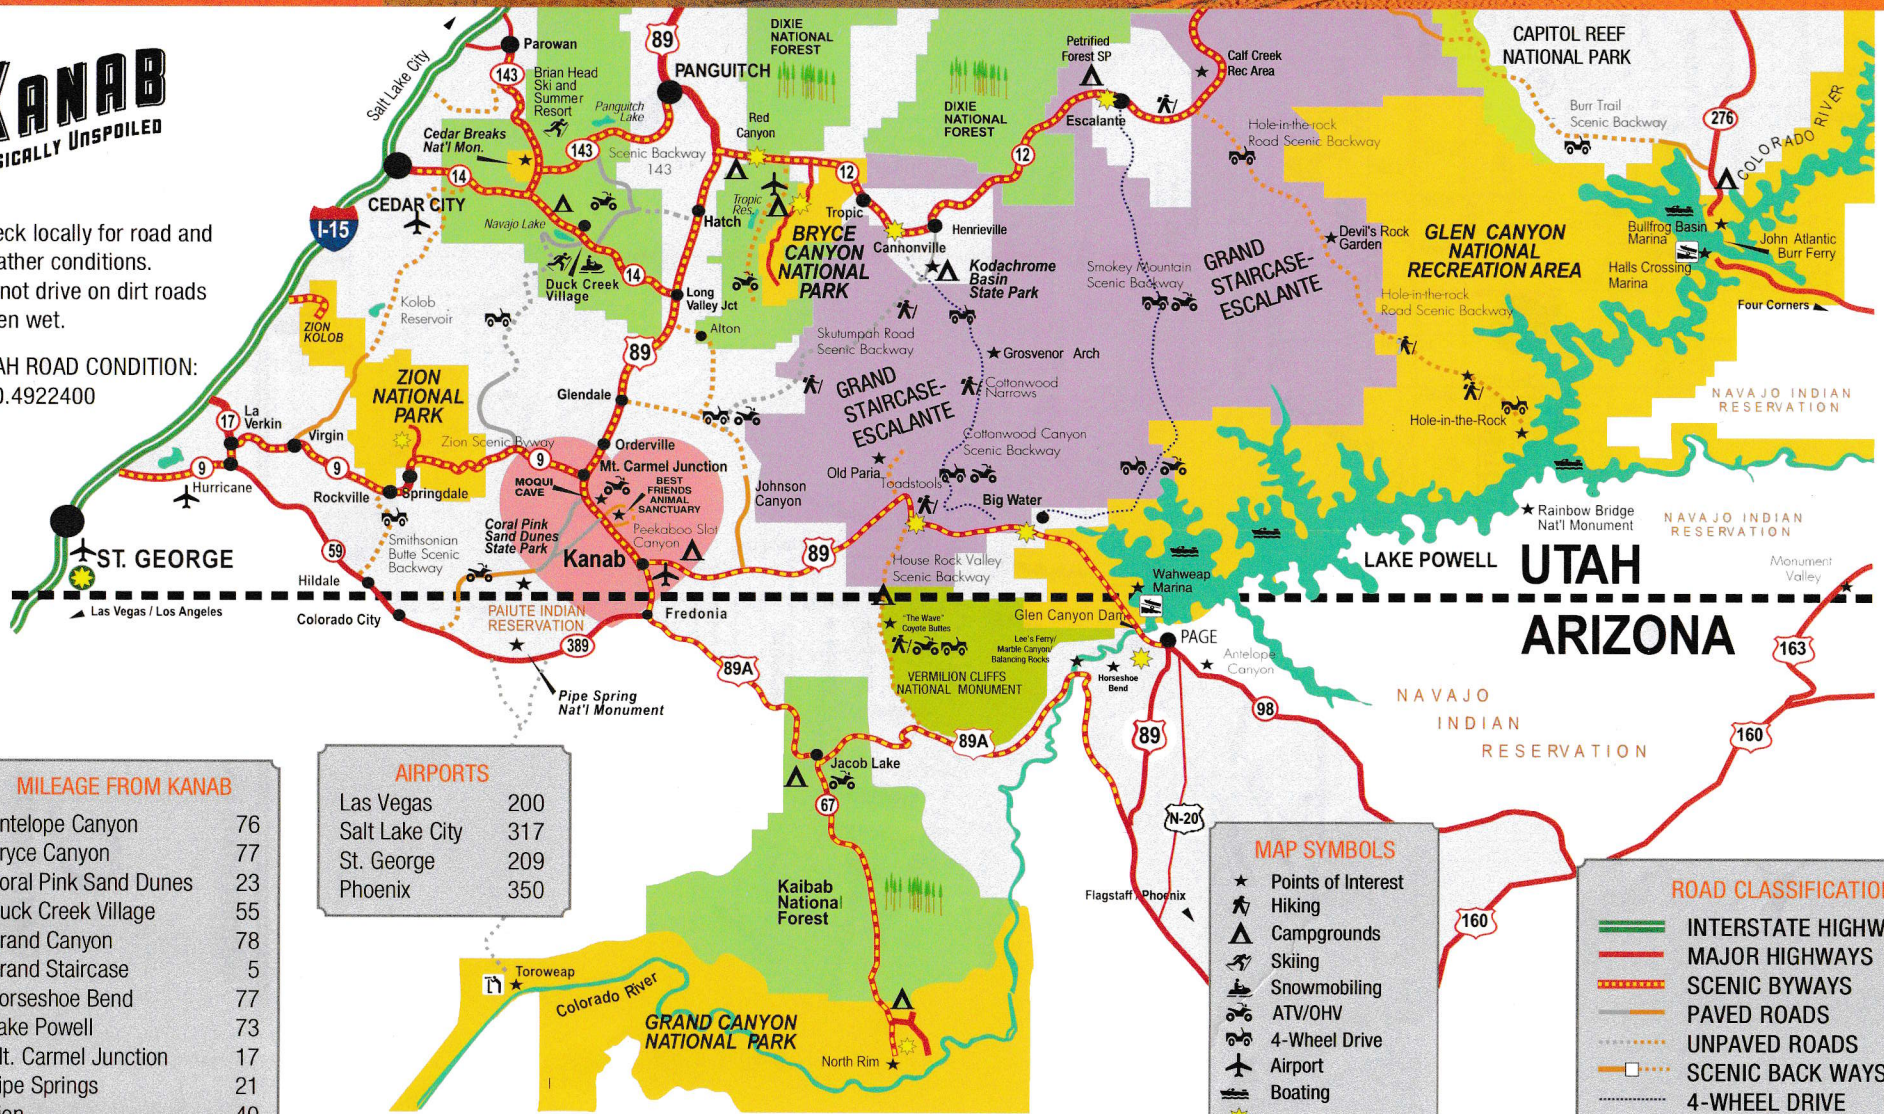

GREATER SOUTHERN UTAH AREA MAP

VisitSouthernUtah.com

LIFE
UTAH
ELEVATED

KANAB
MAGICALLY UNSPOILED

Check locally for road and weather conditions.
Do not drive on dirt roads when wet.

UTAH ROAD CONDITION:
800.4922400

MILEAGE FROM KANAB	
Antelope Canyon	76
Bryce Canyon	77
Coral Pink Sand Dunes	23
Duck Creek Village	55
Grand Canyon	78
Grand Staircase	5
Horseshoe Bend	77
Lake Powell	73
Mt. Carmel Junction	17
Pipe Springs	21
Zion	40

AIRPORTS	
Las Vegas	200
Salt Lake City	317
St. George	209
Phoenix	350

MAP SYMBOLS	
★	Points of Interest
▲	Hiking
▲	Campgrounds
⛷	Skiing
⛶	Snowmobiling
🚙	ATV/OHV
🚙	4-Wheel Drive
✈	Airport
⚓	Boating
☀	Information

ROAD CLASSIFICATIONS	
— (thick green)	INTERSTATE HIGHWAYS
— (thick red)	MAJOR HIGHWAYS
— (dotted red)	SCENIC BYWAYS
— (solid grey)	PAVED ROADS
— (dotted grey)	UNPAVED ROADS
— (dashed grey)	SCENIC BACK WAYS
— (dotted grey)	4-WHEEL DRIVE