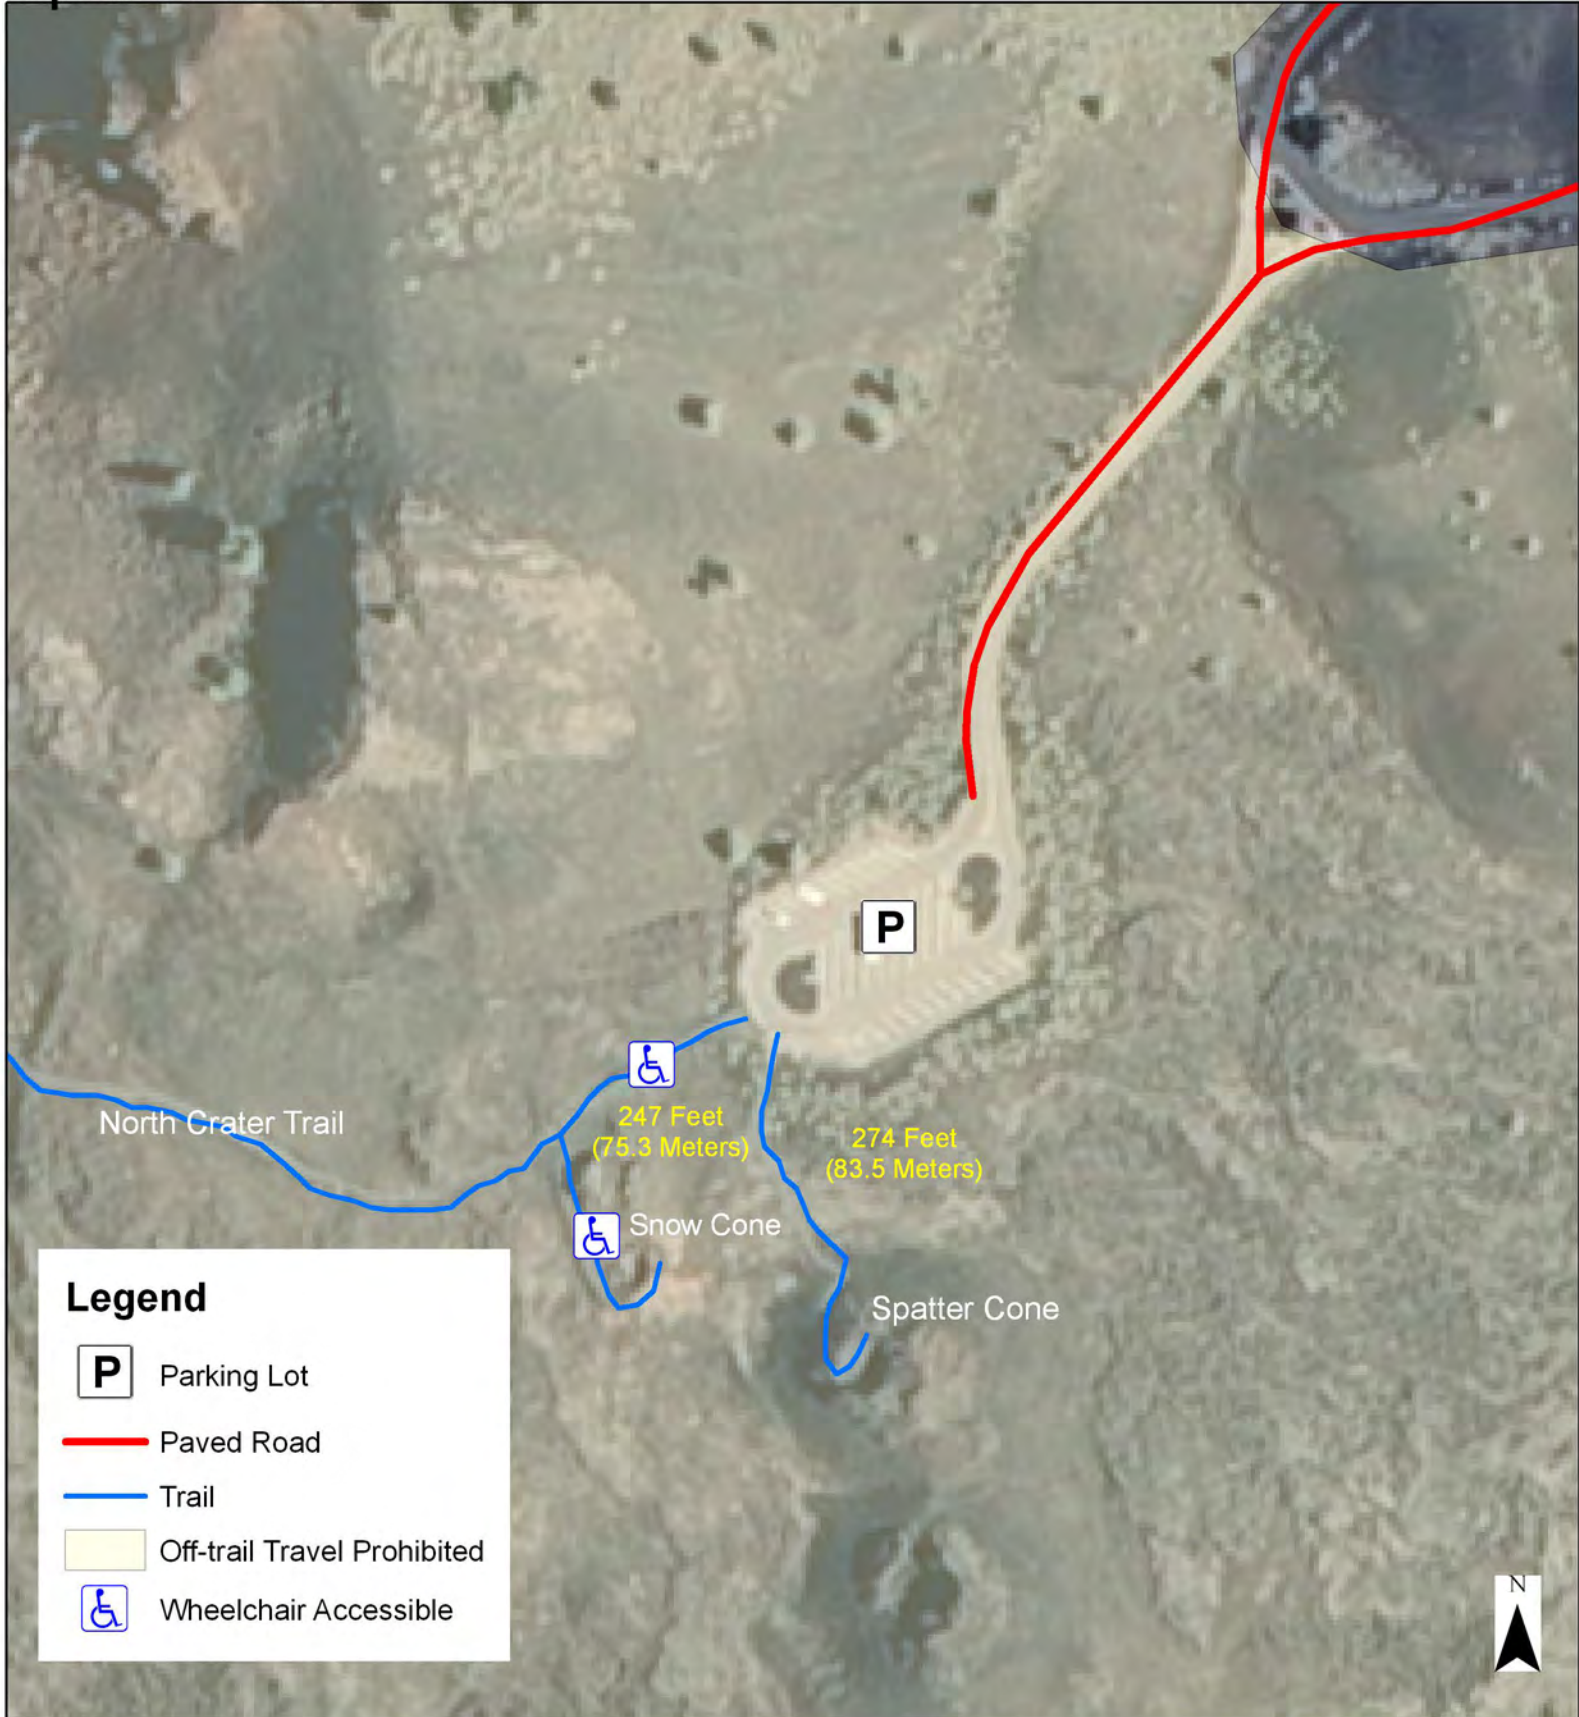

Spatter Cones Trail

Legend

- Parking Lot
- Paved Road
- Trail
- Off-trail Travel Prohibited
- Wheelchair Accessible