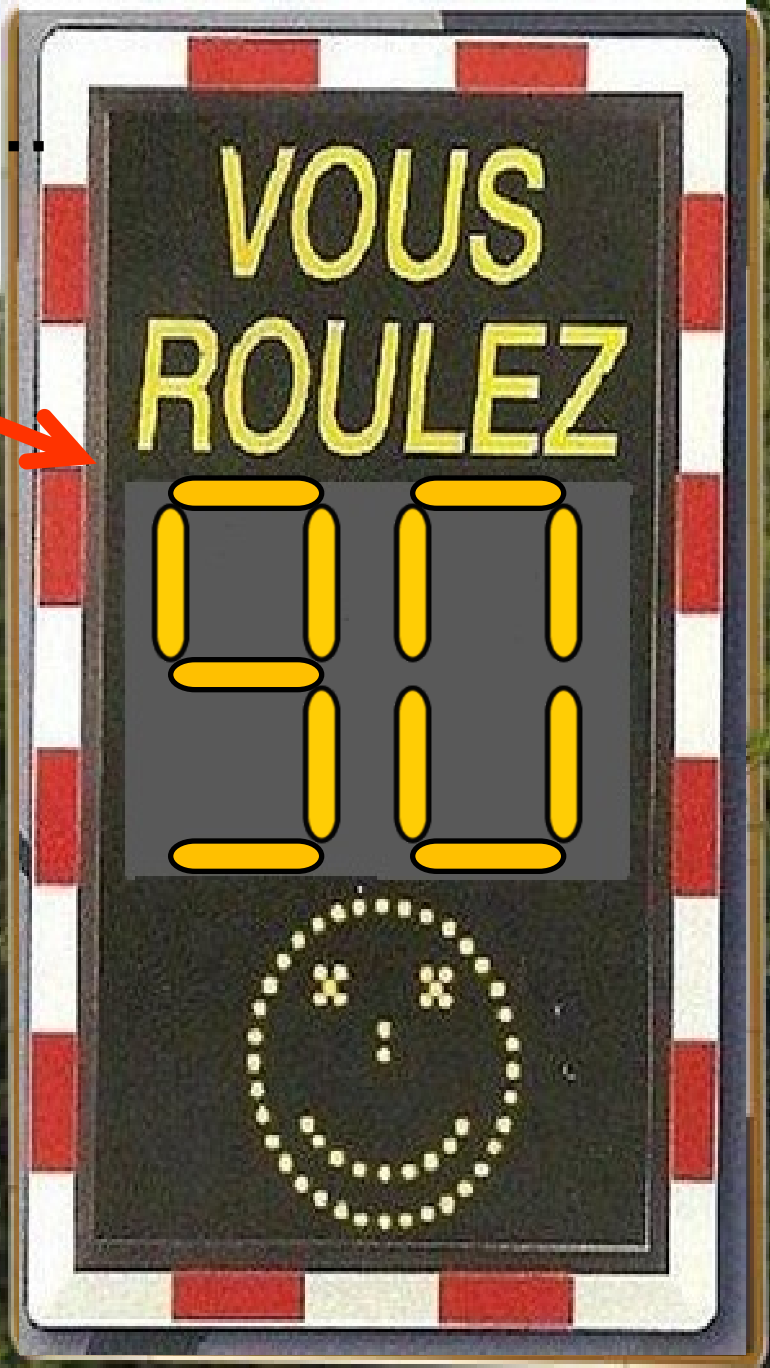

A street scene in a town with brick buildings, parked cars, and a cloudy sky. The street is paved and has a white line marking. There are several cars parked along the side of the road. The buildings are made of red brick and have white window frames. The sky is overcast and grey. A bird is flying in the sky. The text "La nouvelle tactique du gendarme" is overlaid on the bottom of the image in a blue, bold, sans-serif font with a white outline.

La nouvelle tactique du gendarme

Bientôt il y aura des panneaux pédagogiques.

C'est la fin de ceux-ci...

Vous aurez ceux-là à la place...

Et plus vous ralentirez,
plus vous serez récompensé...

À 70 Km / heure