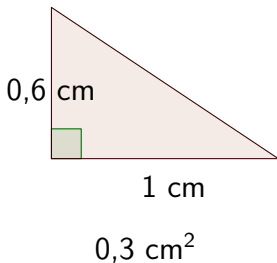

Carré de 3 cm de côté
 9 cm^2

Rectangle de 5m par 8m
 40 m^2