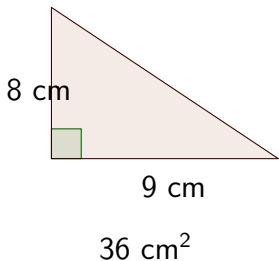

Rectangle de 6m par 7m
 42 m^2

Carré de 8 cm de côté
 64 cm^2

	 <p>The diagram shows a triangle with vertices labeled A, B, and C. A vertical line segment is drawn from vertex C to the base AB. This segment is labeled "3 cm". The base AB is also labeled "3 cm". A small green square is drawn at the intersection of the vertical line and the base AB, indicating a right angle.</p>

Carré de 7 cm de côté 49 cm^2	Cercle de 4 cm de diamètre $4\pi \text{ cm}^2$
Rectangle de 8m par 9m 72 m^2	
 <p>8 cm</p> <p>9 cm</p> <p>36 cm^2</p>	

Carré de 7 cm de côté
 49 cm^2

Cercle de 4 cm de diamètre
 $4\pi \text{ cm}^2$

Rectangle de 8m par 9m
 72 m^2

Carré de 0,5 cm de côté
 $0,25 \text{ cm}^2$

Carré de 7 cm de côté
 49 cm^2

Cercle de 4 cm de diamètre
 $4\pi \text{ cm}^2$

Rectangle de 8m par 9m
 72 m^2

Carré de 0,5 cm de côté
 $0,25 \text{ cm}^2$

	 <p>A diagram of a triangle with vertices labeled A, B, and C. The base of the triangle is a horizontal line segment AB, with a tick mark at each end. Below the base, the text "7 cm" is written. A vertical line segment from vertex C to the base AB represents the height, with a tick mark at C and a small green square at the intersection with the base indicating a right angle. To the right of this vertical line, the text "5 cm" is written. The triangle is shaded in a light tan color.</p>