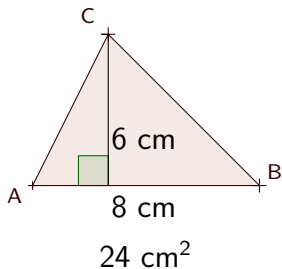

Rectangle de 6m par 7m
 42 m^2

Carré de 8 cm de côté
 64 cm^2

	 <p>The diagram shows a triangle with vertices labeled A, B, and C. A vertical line segment is drawn from vertex C to the base AB. This segment is labeled "3 cm". The base AB is also labeled "3 cm". A small green square is drawn at the intersection of the vertical line and the base AB, indicating a right angle.</p>

Carré de 7 cm de côté 49 cm^2	Cercle de 4 cm de diamètre $4\pi \text{ cm}^2$
Rectangle de 8m par 9m 72 m^2	
 <p>8 cm</p> <p>9 cm</p> <p>36 cm^2</p>	

Carré de 7 cm de côté
 49 cm^2

Cercle de 4 cm de diamètre
 $4\pi \text{ cm}^2$

Rectangle de 8m par 9m
 72 m^2

Carré de 0,5 cm de côté
 $0,25 \text{ cm}^2$

Carré de 7 cm de côté
 49 cm^2

Cercle de 4 cm de diamètre
 $4\pi \text{ cm}^2$

Rectangle de 8m par 9m
 72 m^2

Carré de 0,5 cm de côté
 $0,25 \text{ cm}^2$

	 <p>A diagram of a triangle with vertices labeled A, B, and C. The base of the triangle is a horizontal line segment AB, with a tick mark at each end. Below the base, the text "7 cm" is written. A vertical line segment from vertex C to the base AB represents the height, with a tick mark at C and a small green square at the intersection with the base indicating a right angle. To the right of this vertical line, the text "5 cm" is written. The triangle is shaded in a light tan color.</p>