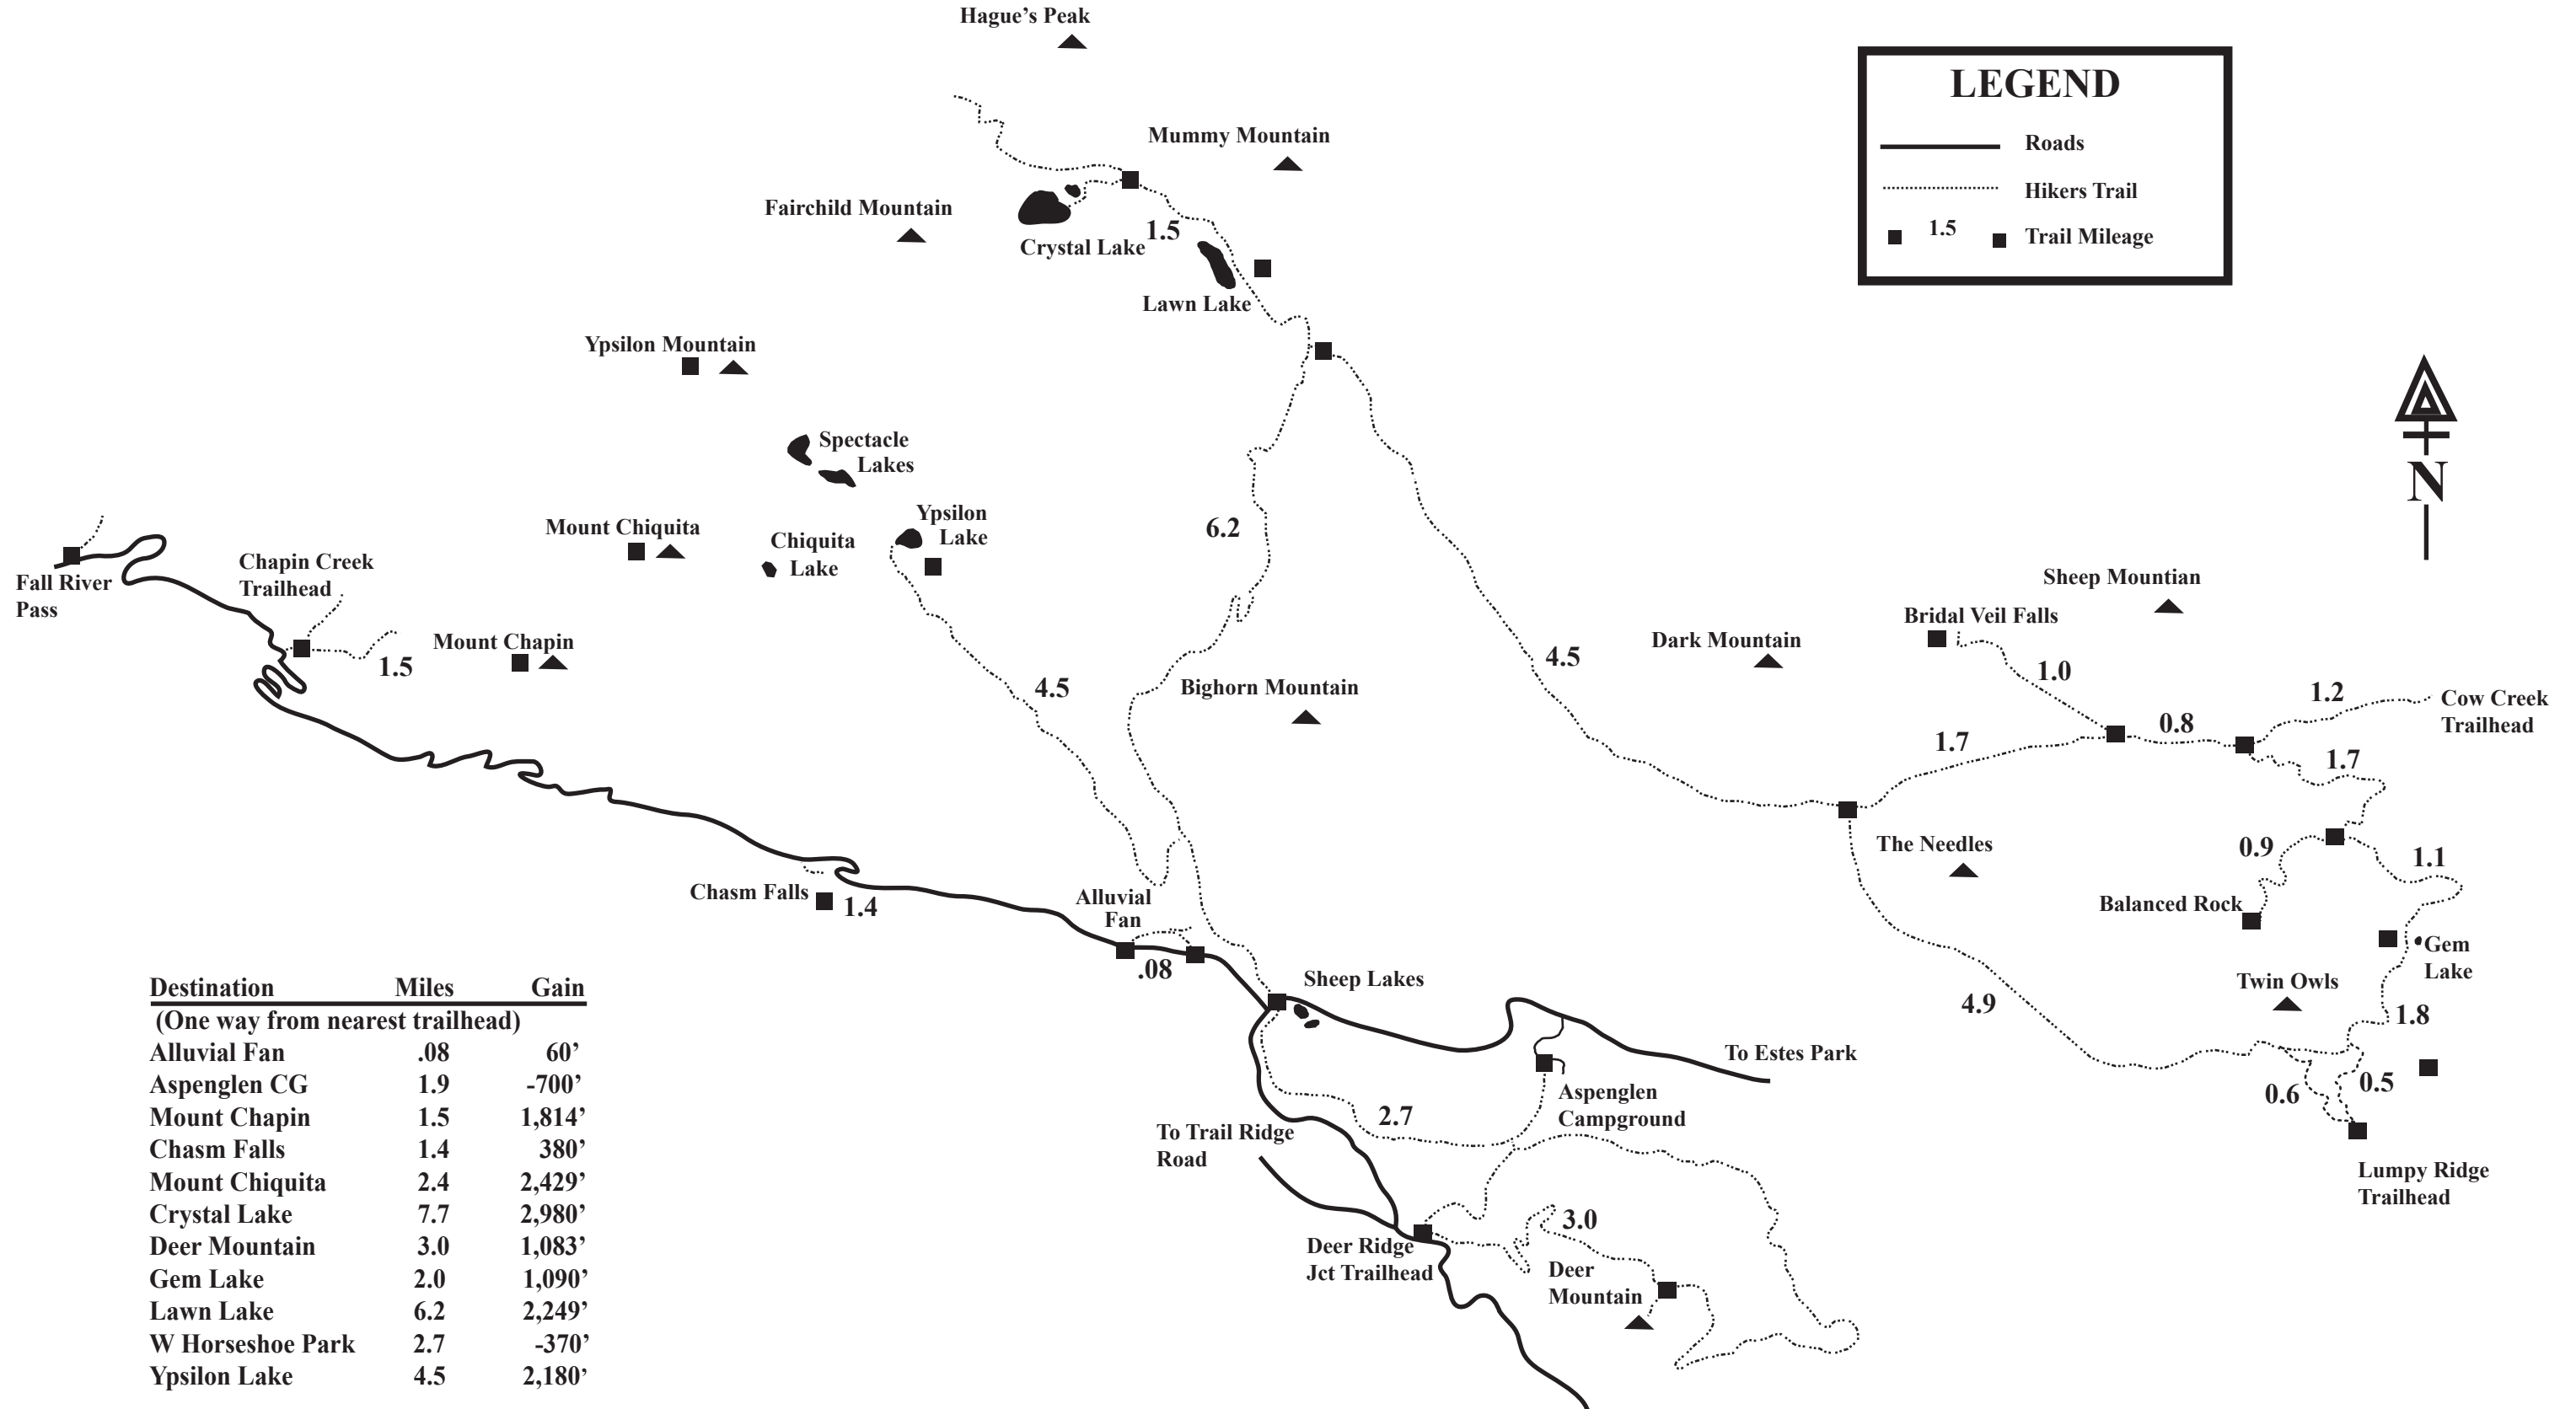

Fall River Area Trails

LEGEND

- Roads
- ⋯ Hikers Trail
- 1.5 ■ Trail Mileage

Destination	Miles	Gain
(One way from nearest trailhead)		
Alluvial Fan	.08	60'
Aspenglen CG	1.9	-700'
Mount Chapin	1.5	1,814'
Chasm Falls	1.4	380'
Mount Chiquita	2.4	2,429'
Crystal Lake	7.7	2,980'
Deer Mountain	3.0	1,083'
Gem Lake	2.0	1,090'
Lawn Lake	6.2	2,249'
W Horseshoe Park	2.7	-370'
Ypsilon Lake	4.5	2,180'