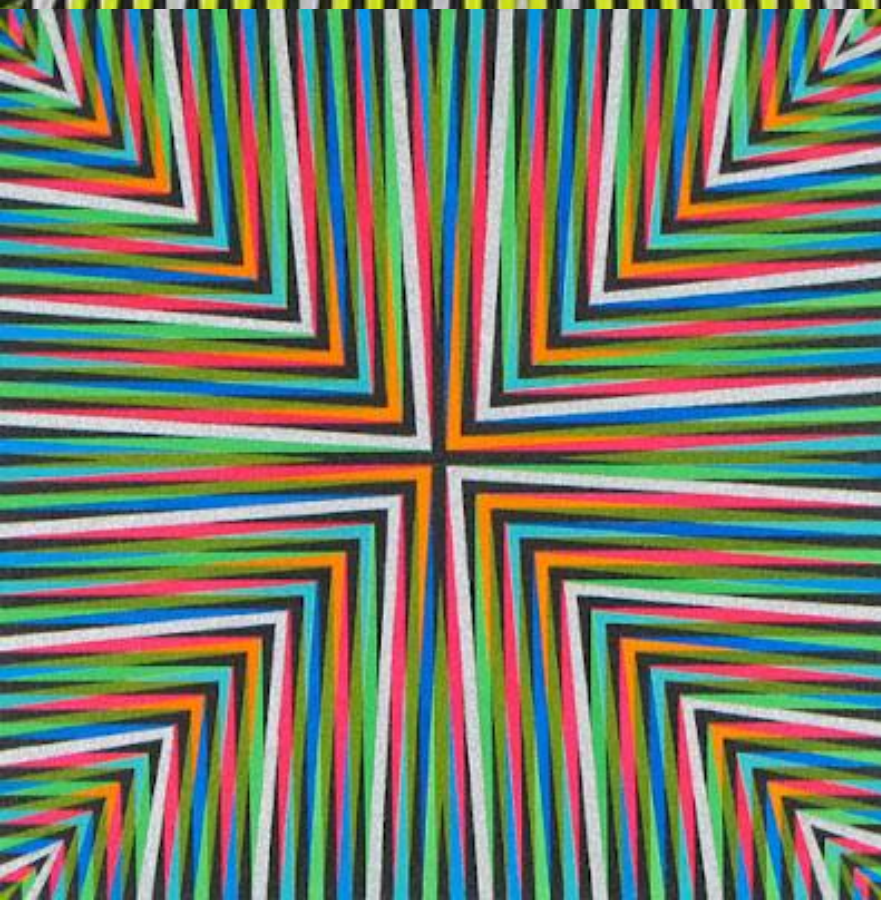

Gilbert Hsiao,  
Encounter, 2006

**Gilbert Hsaio, Op**  
Art today

*Convergence II, 2006,  
sprayed acrylic on wood  
panel*

Gabriele Evertz,  
Motion Parallax,  
1998

Zig zag" Paula Aspery

**"Socle" Constantin Brancusi**

# Farbmalerei Color Painting: Gabriele **Evertz**

8-12-66

BUSTE DE FEMME AU CHAPEAU RAYÉ  
PICASSO 1939

Picasso

Delaunay

Composition in Red, Yellow, and Blue