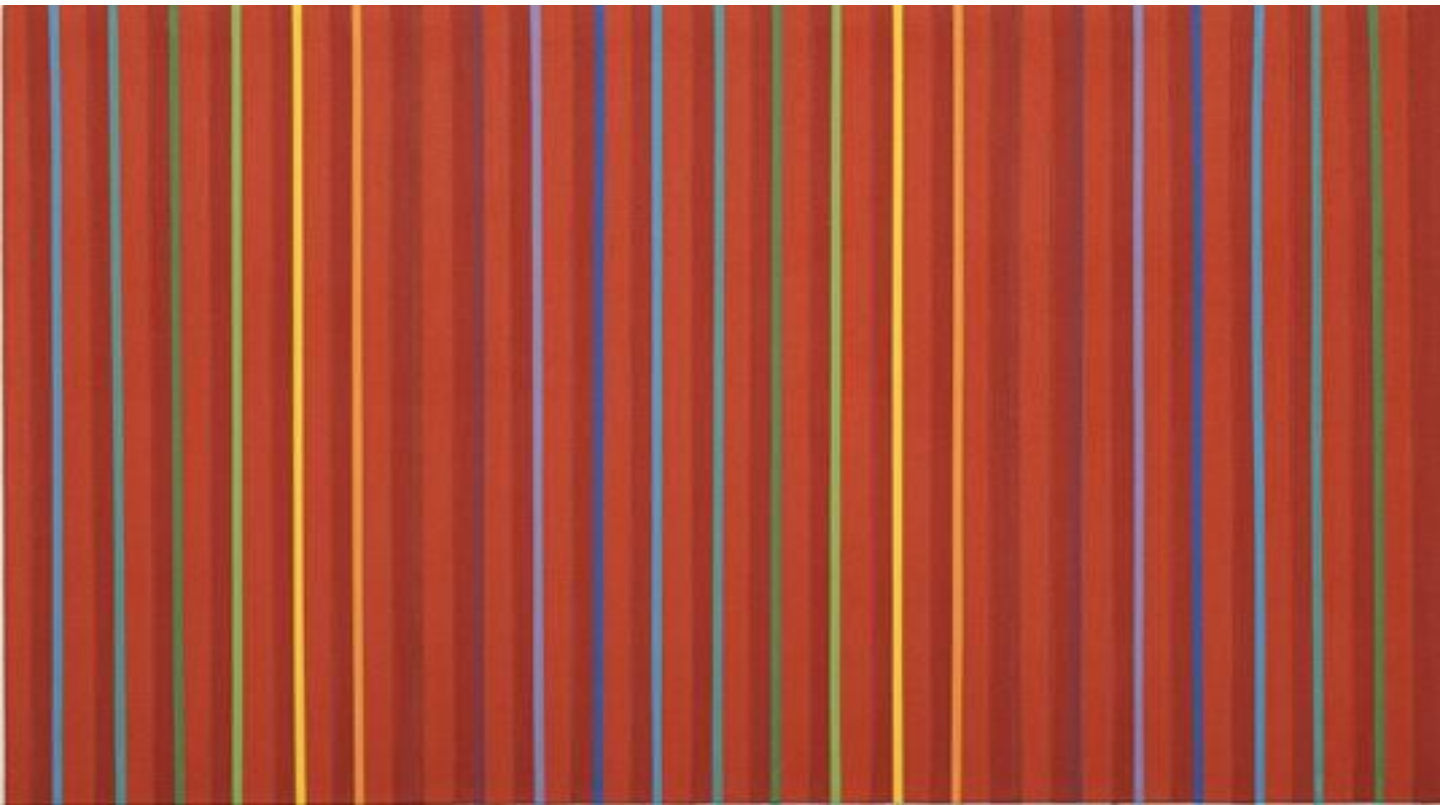

Gilbert Hsiao,  
Encounter, 2006

**Gilbert Hsaio, Op**  
Art today

*Convergence II, 2006,  
sprayed acrylic on wood  
panel*

Gabriele Evertz,  
Motion Parallax,  
1998

Zig zag" Paula Aspery

**"Socle" Constantin Brancusi**

# Farbmalerei Color Painting: Gabriele **Evertz**

8-12-66

BUSTE DE FEMME AU CHAPEAU RAYÉ  
PICASSO 1939

Picasso

Delaunay

Composition in Red, Yellow, and Blue