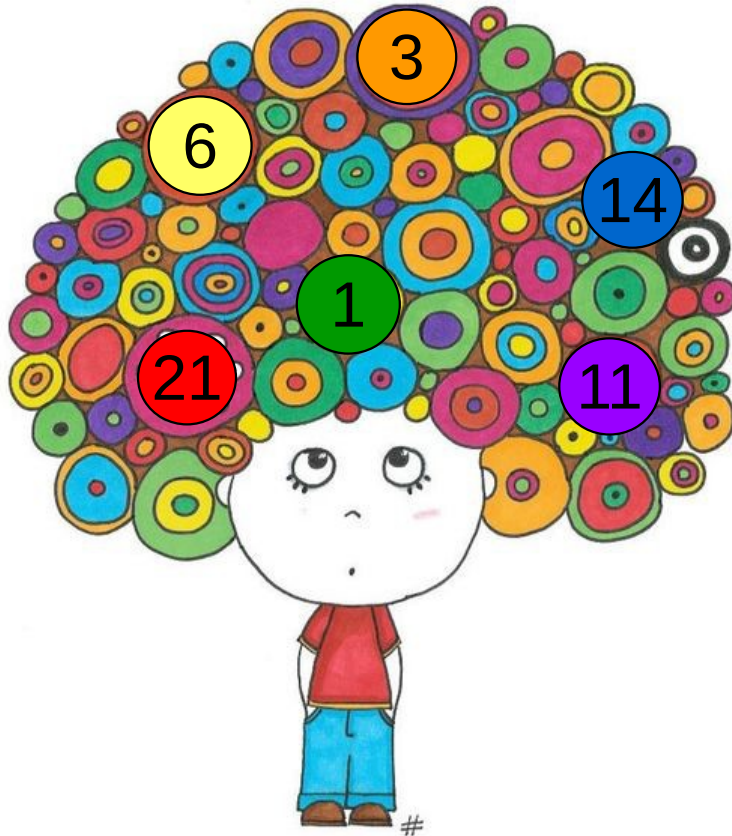

Plier avant de plastifier

HAUT

Associe.

$30 - 9 =$

$10 - 9 =$

$12 - 9 =$

$25 - 9 =$

$20 - 9 =$