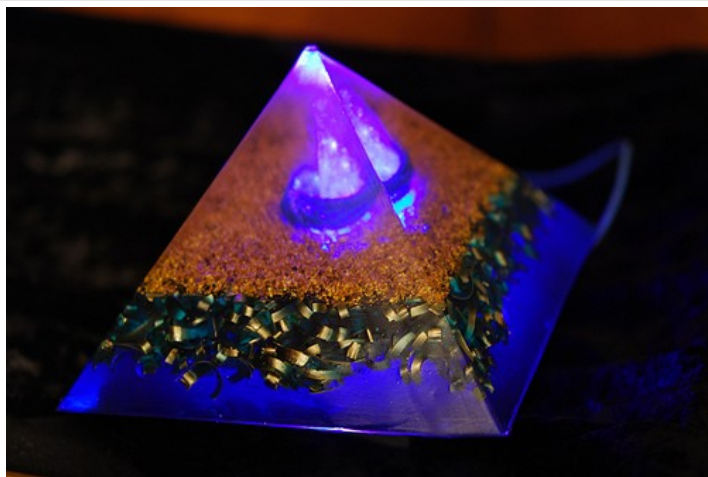

<http://www.orgonecrystals.com/catalog/new__orgone_nano_shield.html>