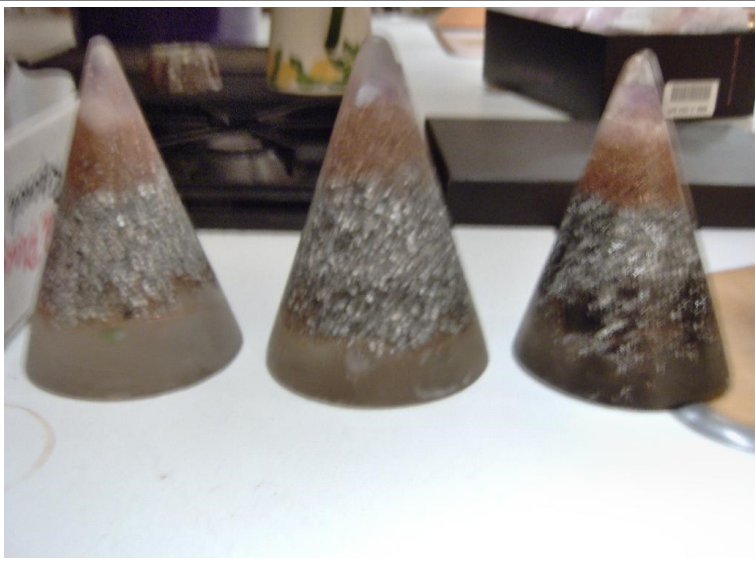

47,000 Bovis

LordZoma's HHGs

<http://warriormatrix.com/viewtopic.php?t=6100>

52,000 Bovis

Cosmic Sage's Star with
DT Tibetan Quartz,
tourmaline, amethyst, kyanite, malchite,
and moonstone in the points

<http://warriormatrix.com/viewtopic.php?t=6037>