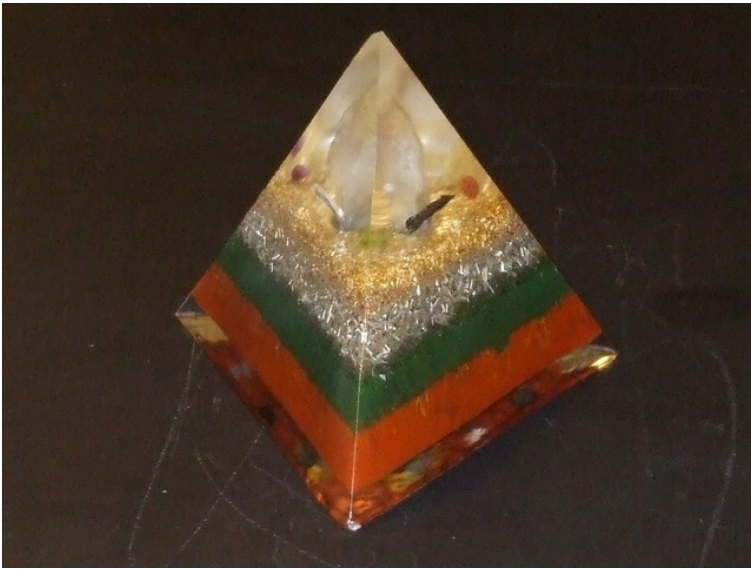

72-76,000 Bovis

Sensei's Nano Pendant

<http://warriormatrix.com/viewtopic.php?t=6111>