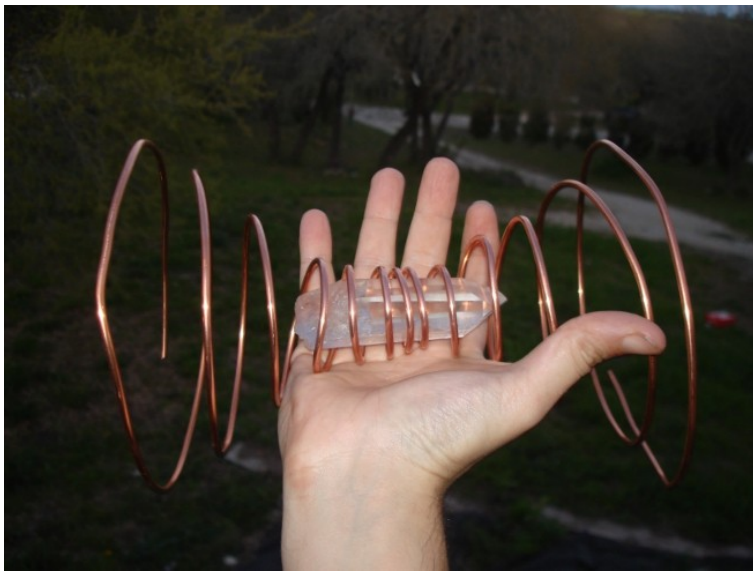

65,000 Bovis*

Starseed's Induction Earthpipe

<http://www.warriormatrix.com/viewtopic.php?t=6633&start=30>