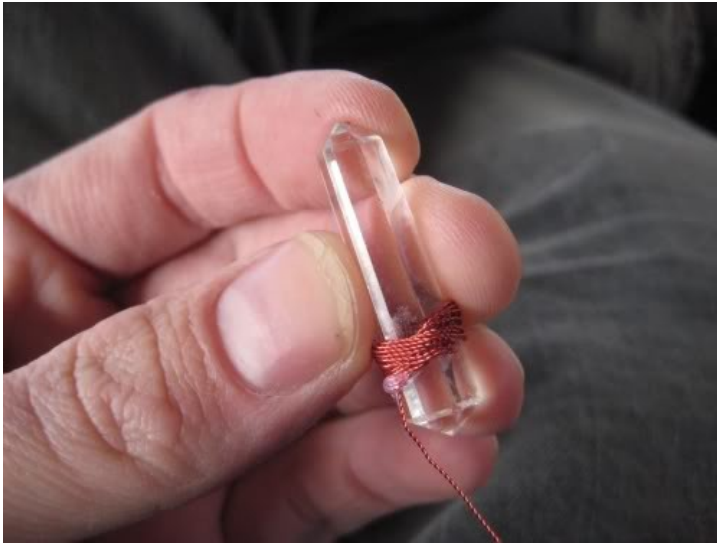

8-10,000 Bovis

Human Baseline

16-23,000 Bovis

Average Succor Punch (SP)

16-53,000 Bovis

Lesenthe's Succor Punch

16,000 Unpowered

53,000 Powered